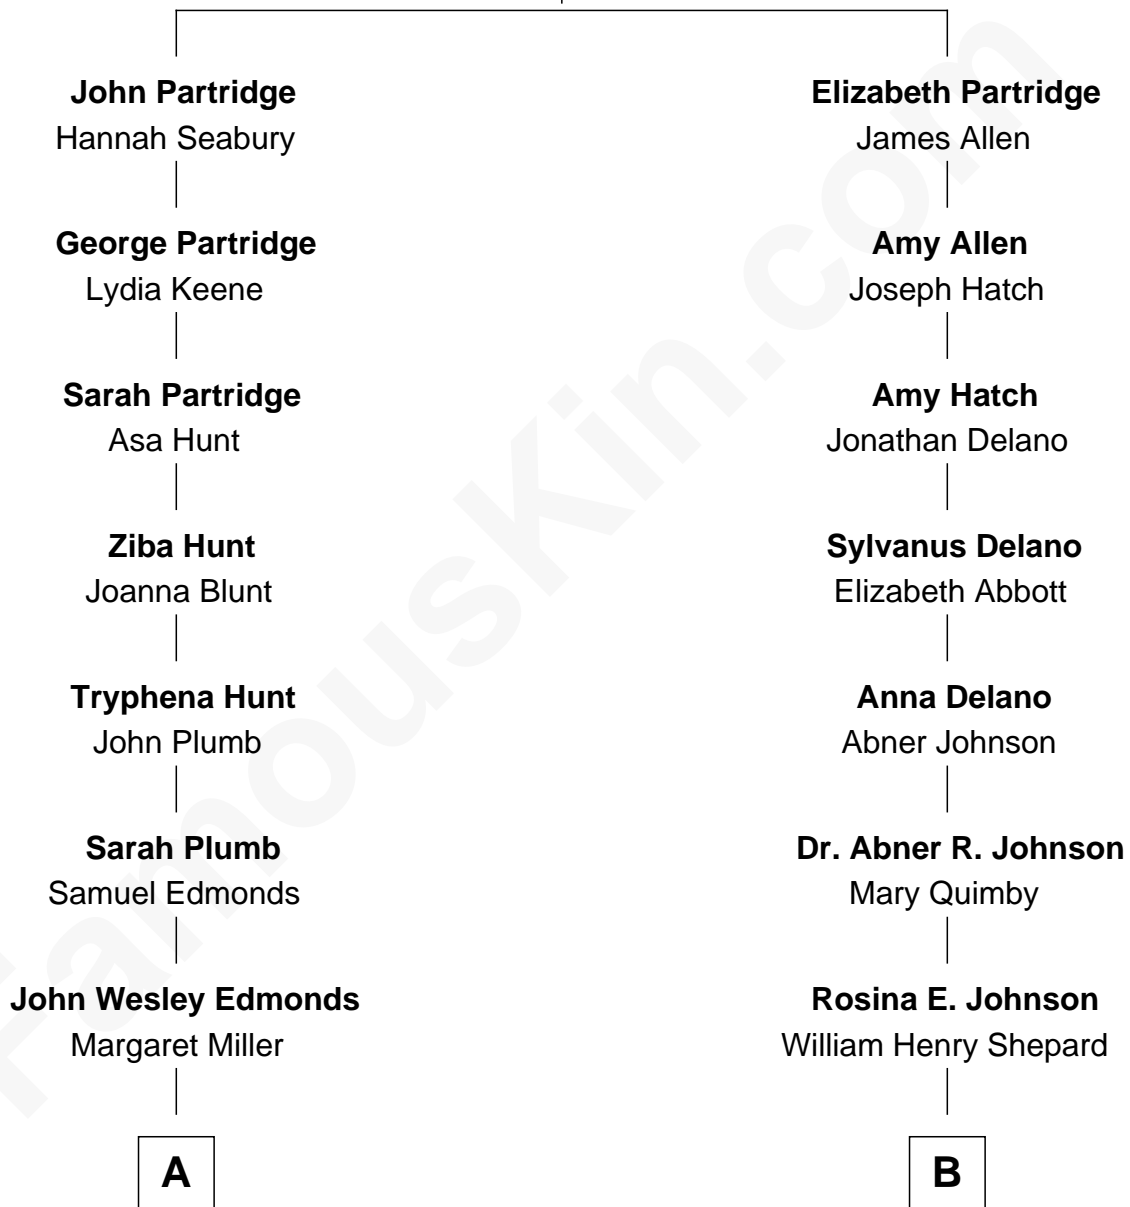

FamousKin.com

Relationship Chart of Ernest Hemingway

Author of The Sun Also Rises

9th cousin of

Alan Shepard

Mercury and Apollo Astronaut

George Partridge

Sarah Tracy

FamousKin.com