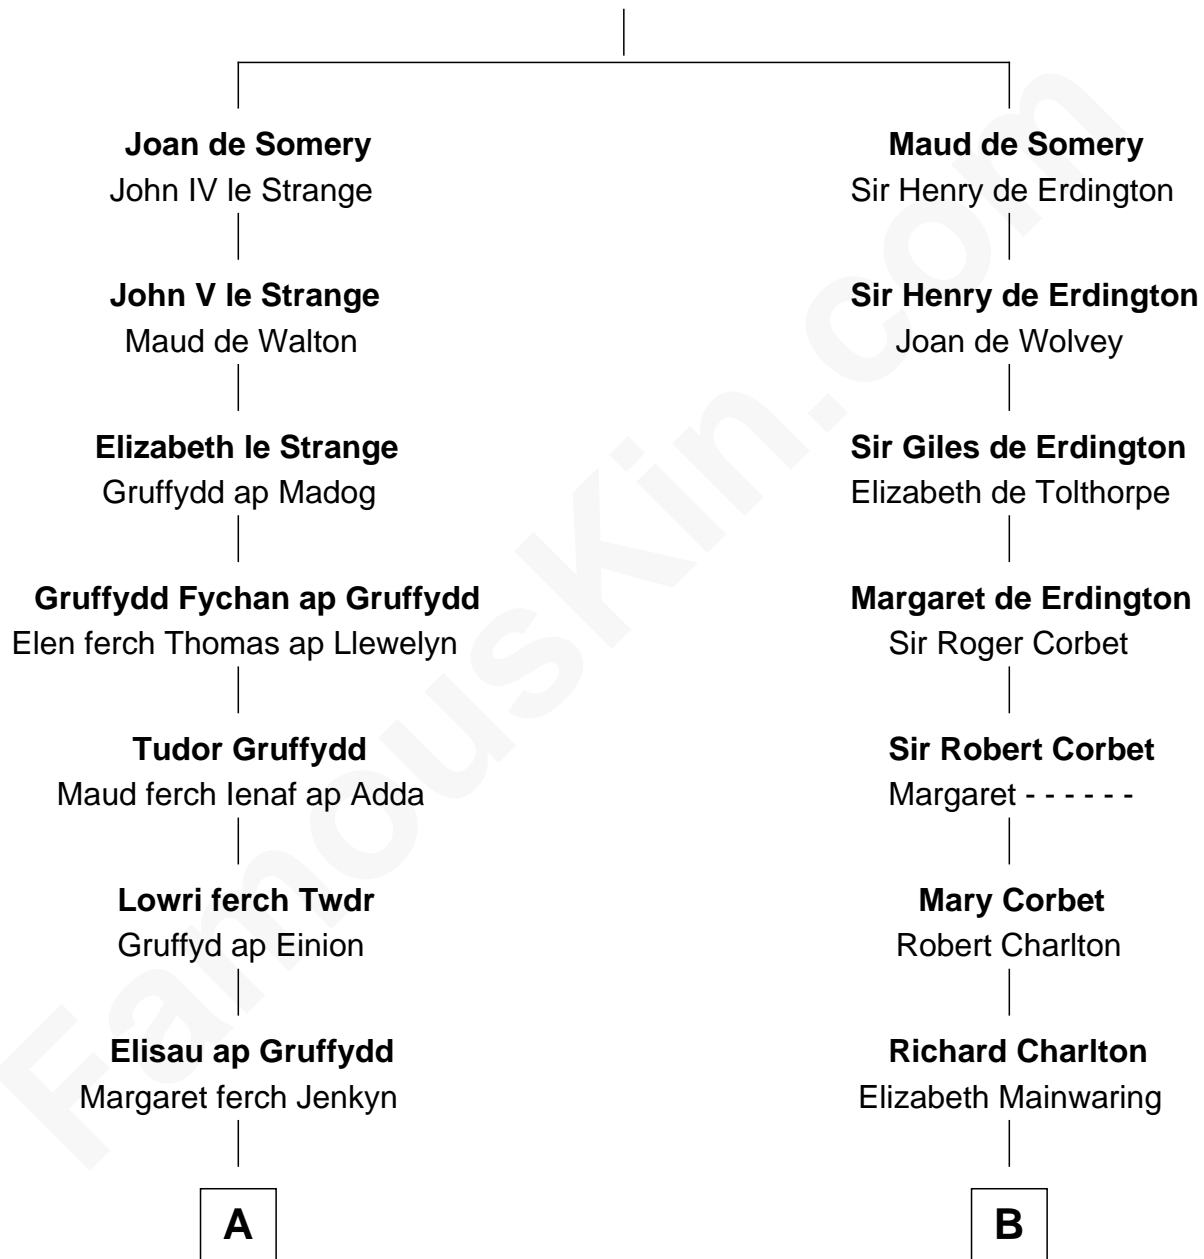

## Relationship Chart of Ernest Hemingway

*Author of The Sun Also Rises*

20th cousin of

**Alan Shepard**

*Mercury and Apollo Astronaut*

**Sir Roger de Somery**

Nichole d'Aubenev

**C**

**Allen Hemingway**  
Harriet Louisa Tyler

**Anson Tyler Hemingway**  
Adelaide Edmonds

**Clarence Edmonds Hemingway**  
Grace H. Hall

**Ernest Hemingway**  
*Author of The Sun Also Rises*

**D**

**Charles Stillman Emerson**  
Hannah Maria Emmons

**Charles Stillman Emerson**  
Belle Winslow

**Pauline Renza Emerson**  
Alan Bartlett Shepard

**Alan Shepard**  
*Mercury and Apollo Astronaut*

FamousKin.com