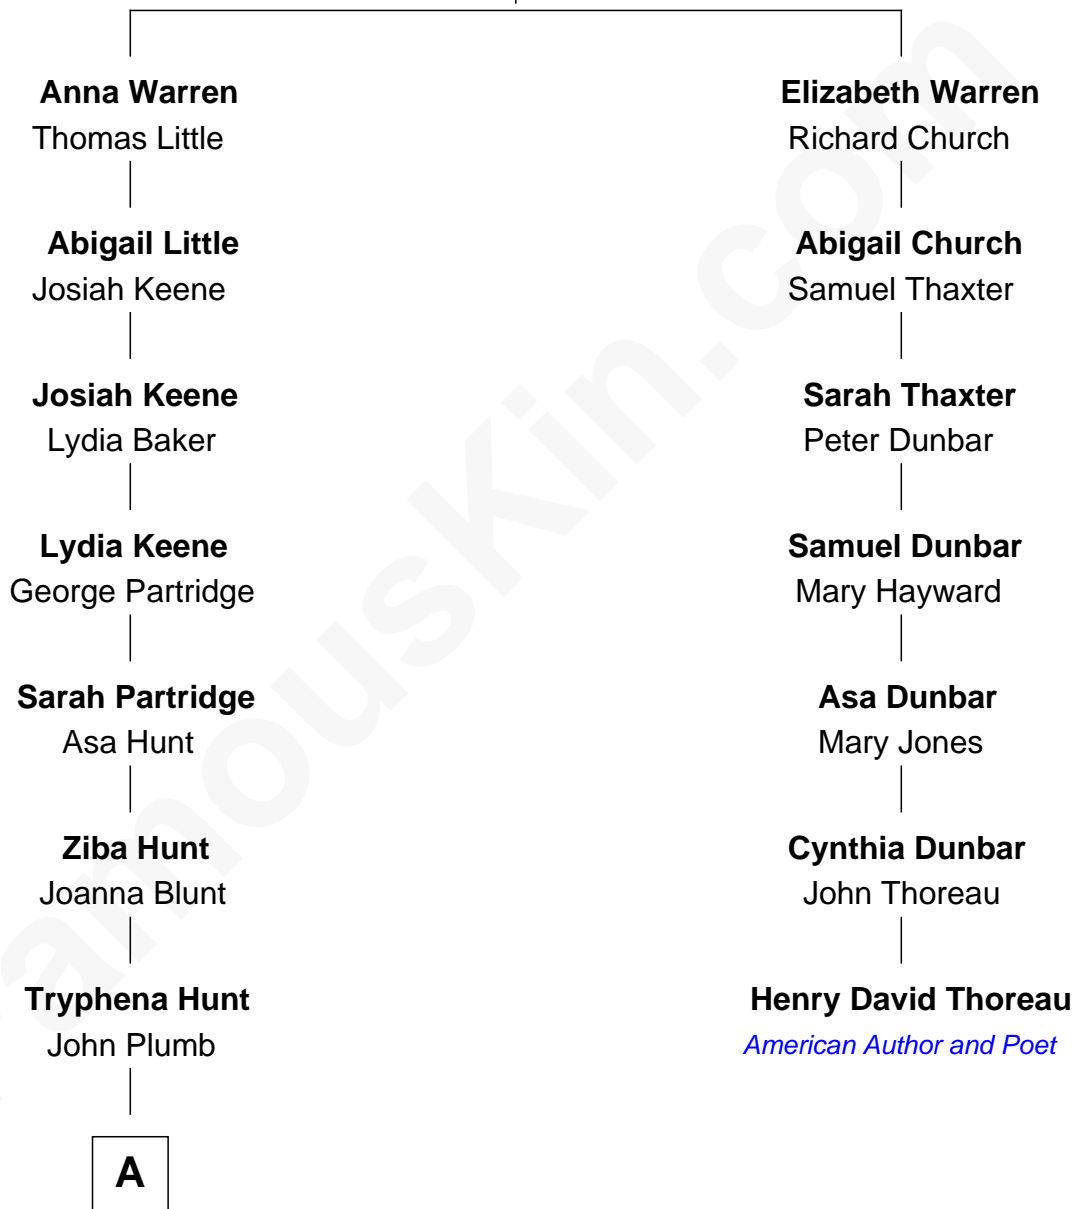

## Relationship Chart of Ernest Hemingway

*Author of The Sun Also Rises*

6th cousin 5 times removed of

**Henry David Thoreau**

*American Author and Poet*

**Richard Warren**  
Elizabeth Walker

**A**

—  
**Sarah Plumb**

Samuel Edmonds

—  
**John Wesley Edmonds**

Margaret Miller

—  
**Adelaide Edmonds**

Anson Tyler Hemingway

—  
**Clarence Edmonds Hemingway**

Grace H. Hall

—  
**Ernest Hemingway**