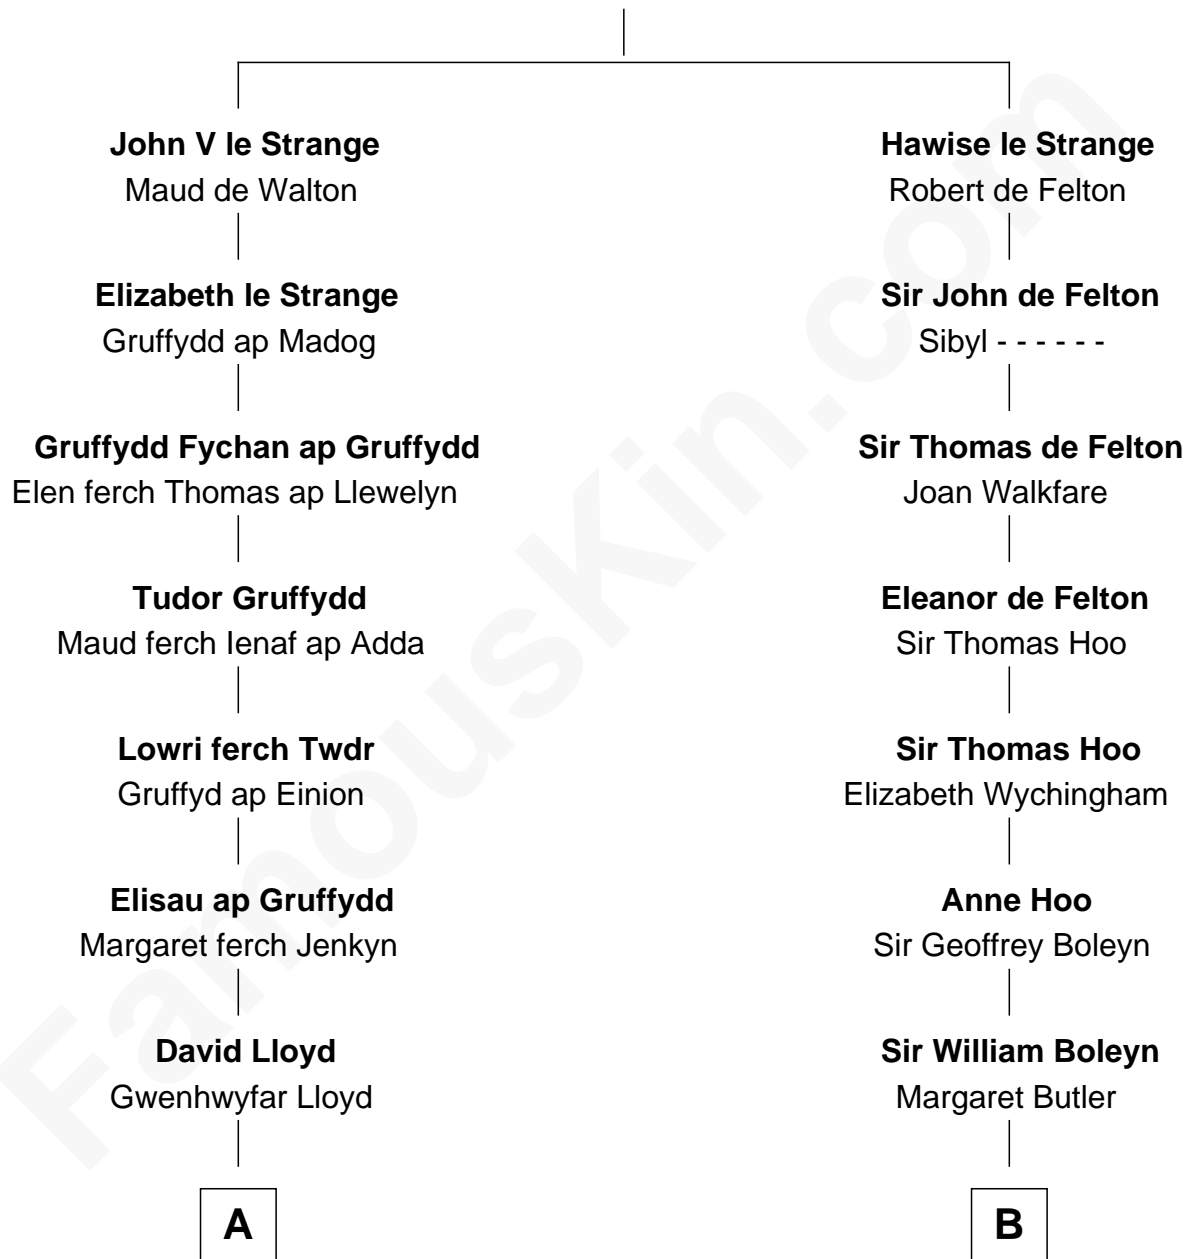

FamousKin.com
Relationship Chart of
Ernest Hemingway

Author of The Sun Also Rises

18th cousin 1 time removed of

Charles Darwin

Theory of Evolution

John IV le Strange

Joan de Somery

FamousKin.com