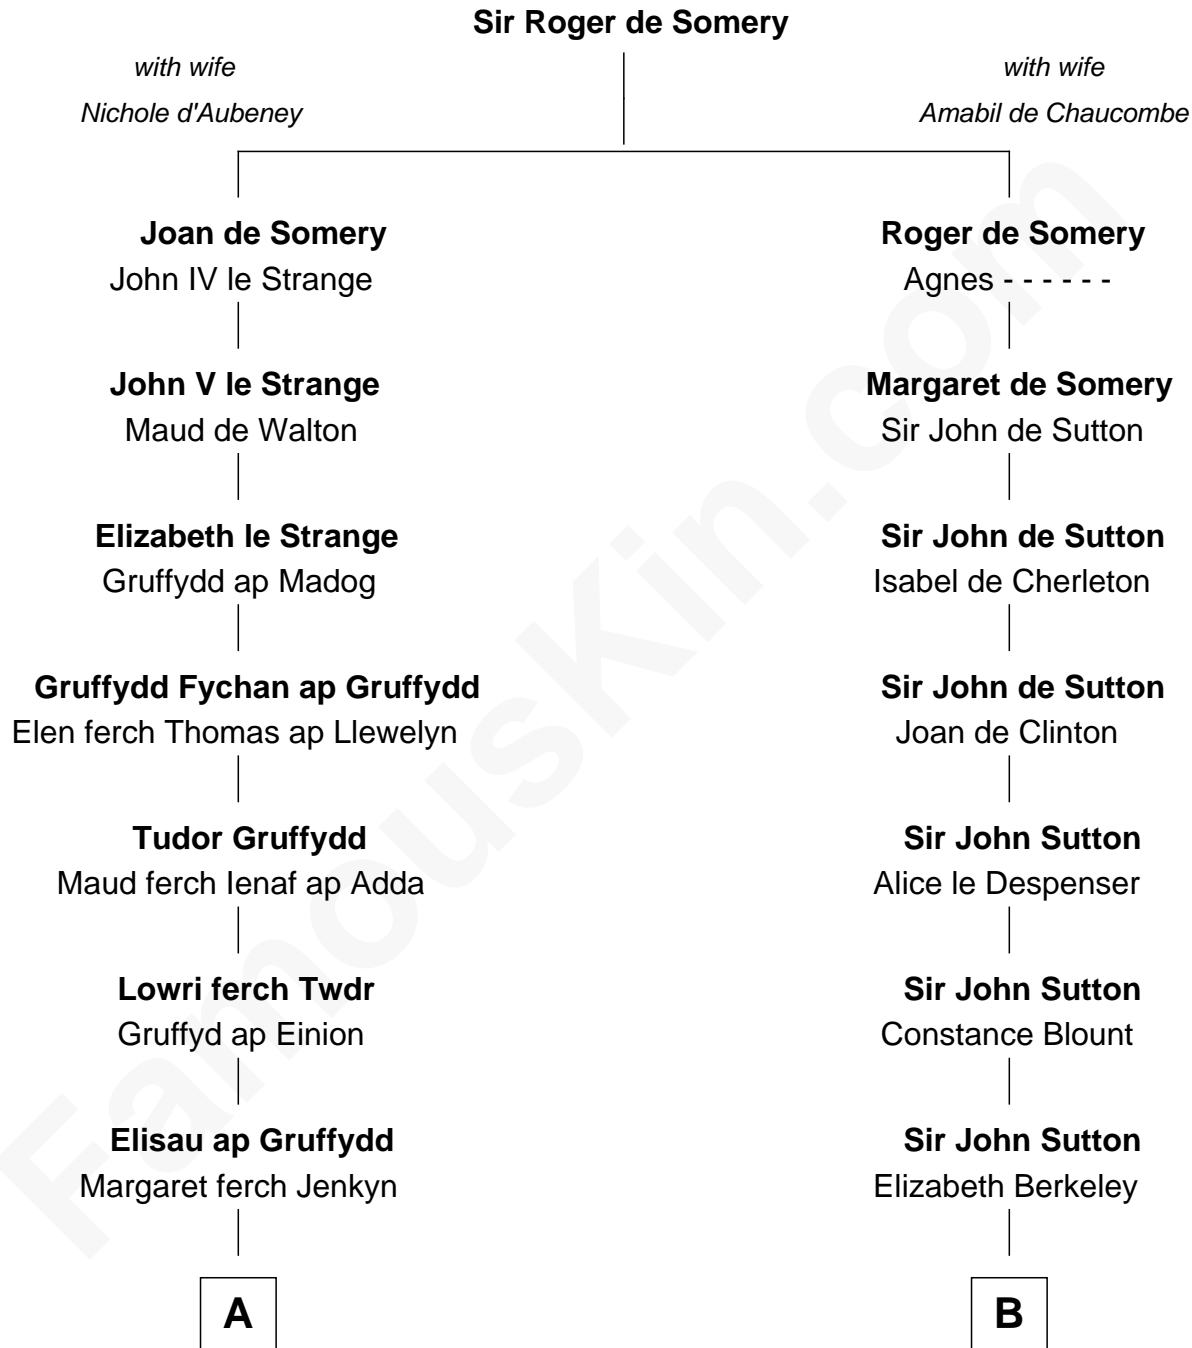

FamousKin.com

Relationship Chart of Ernest Hemingway

Author of The Sun Also Rises

20th cousin 1 time removed of

John Kerry

68th U.S. Secretary of State

C

Allen Hemingway
Harriet Louisa Tyler