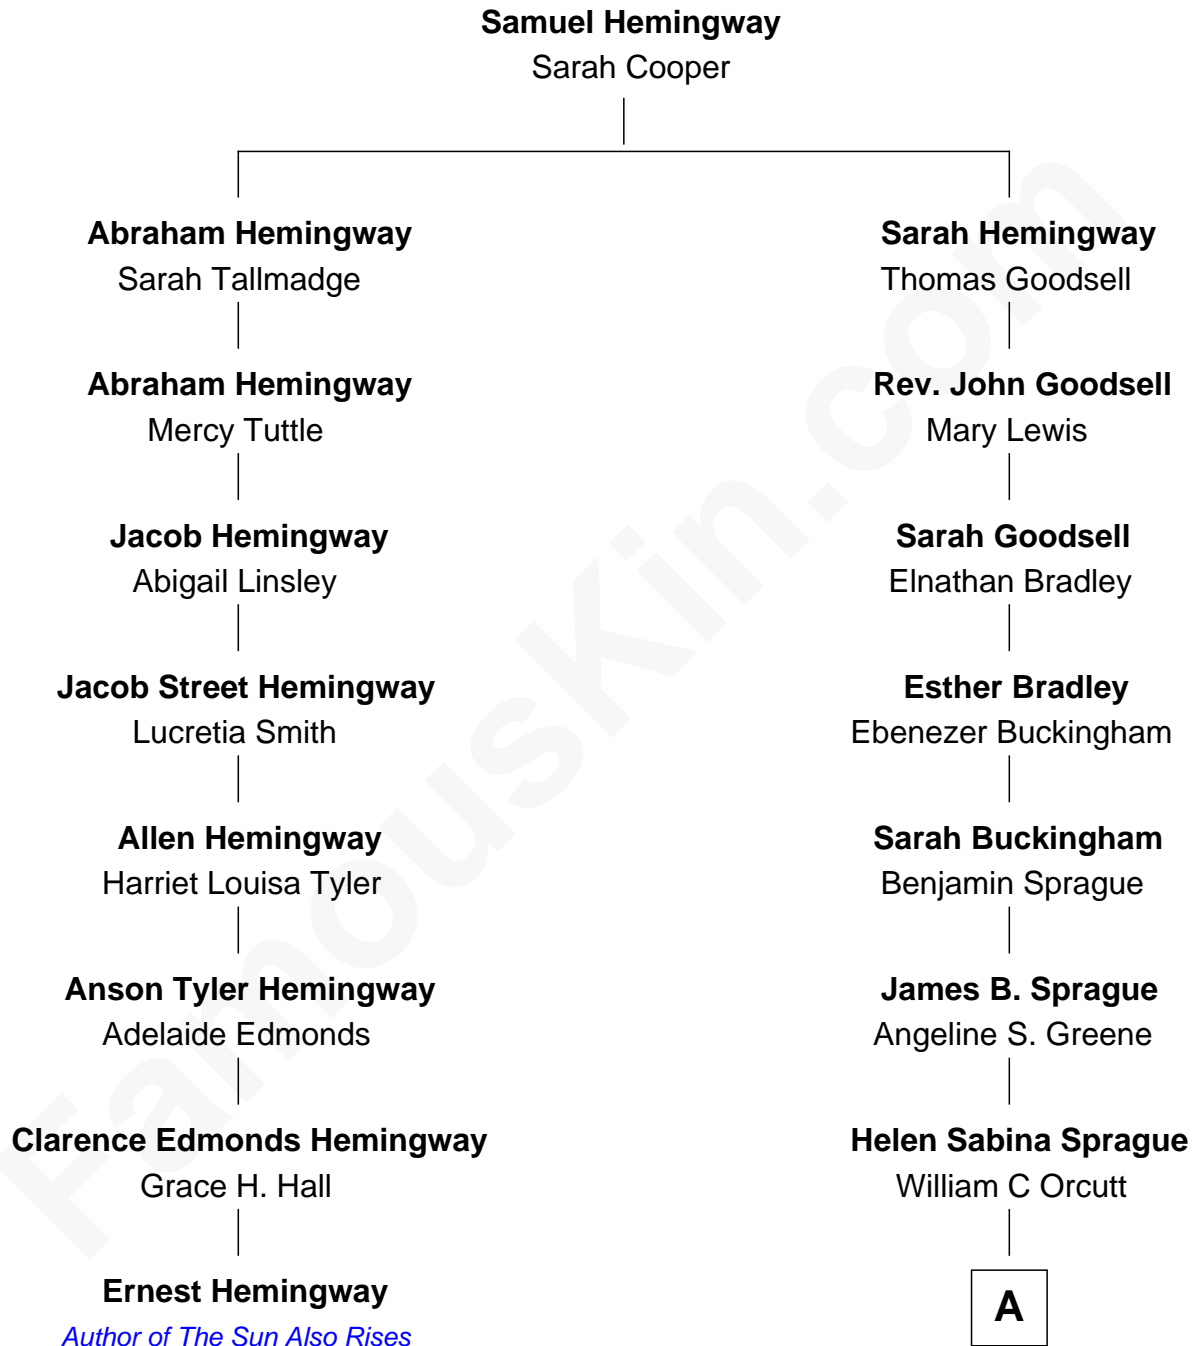

# FamousKin.com

## Relationship Chart of Ernest Hemingway

*Author of The Sun Also Rises*

7th cousin 2 times removed of

**Lucille Ball**

*TV Actress - "I Love Lucy"*

A

Flora Belle Orcutt  
Frederick Charles Hunt

Desiree Evelyn Hunt  
Henry Durrell Ball