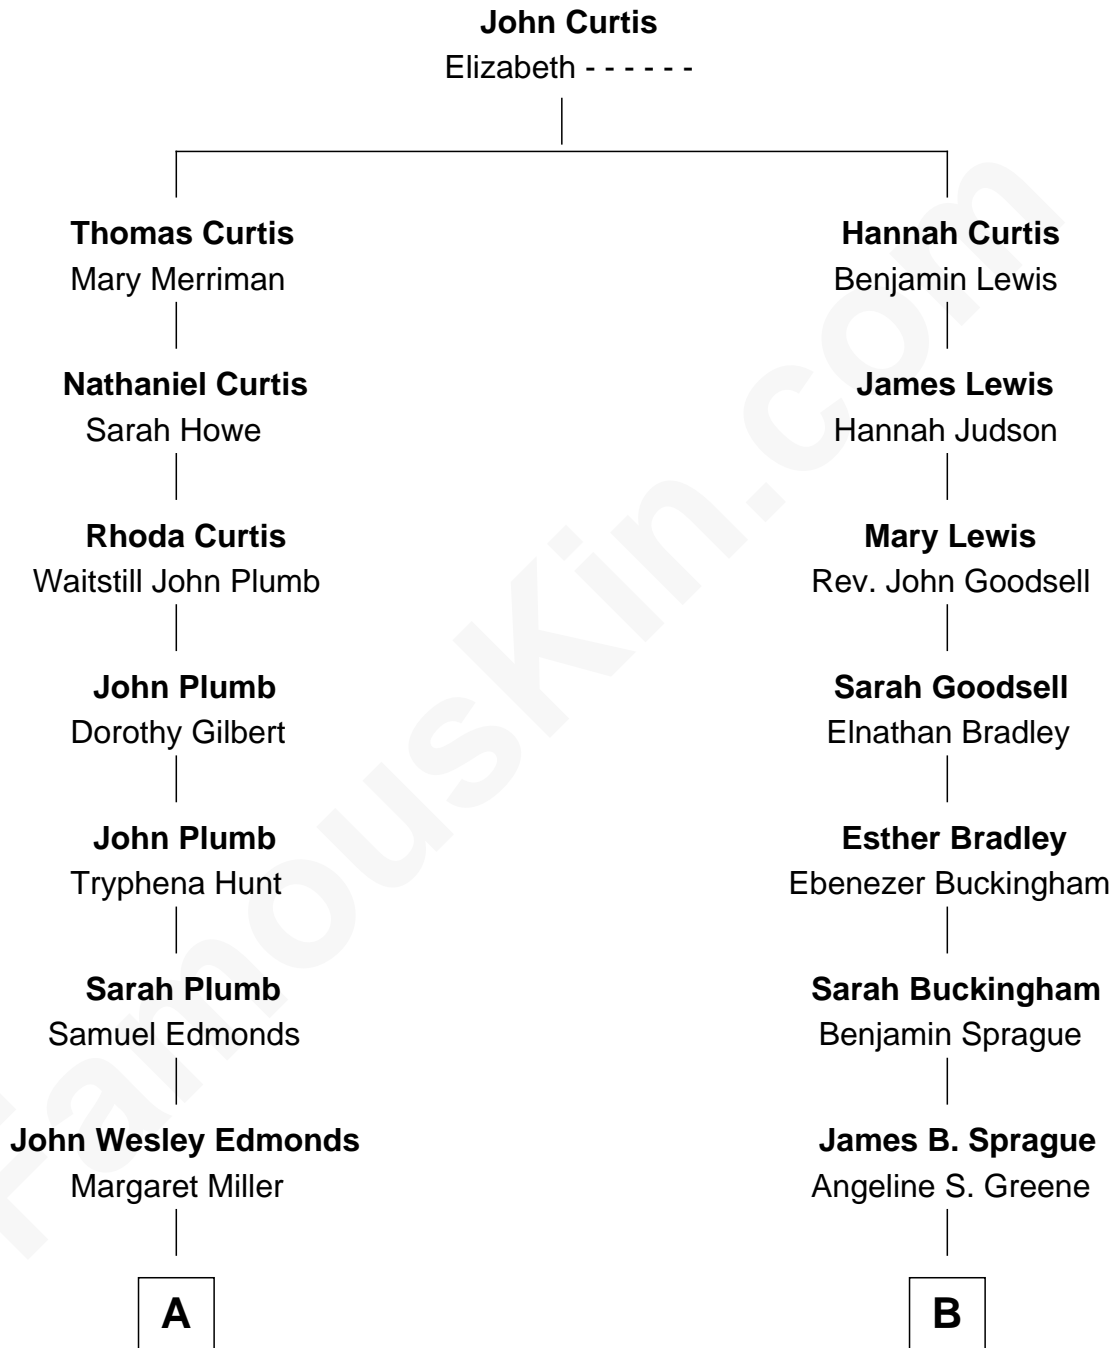

FamousKin.com

Relationship Chart of Ernest Hemingway

Author of The Sun Also Rises

9th cousin 1 time removed of

Lucille Ball

TV Actress - "I Love Lucy"

A

Adelaide Edmonds
Anson Tyler Hemingway

Clarence Edmonds Hemingway
Grace H. Hall

Ernest Hemingway
Author of [The Sun Also Rises](#)

B

Helen Sabina Sprague
William C Orcutt

Flora Belle Orcutt
Frederick Charles Hunt

Desiree Evelyn Hunt
Henry Durrell Ball

Lucille Ball
TV Actress - "[I Love Lucy](#)"