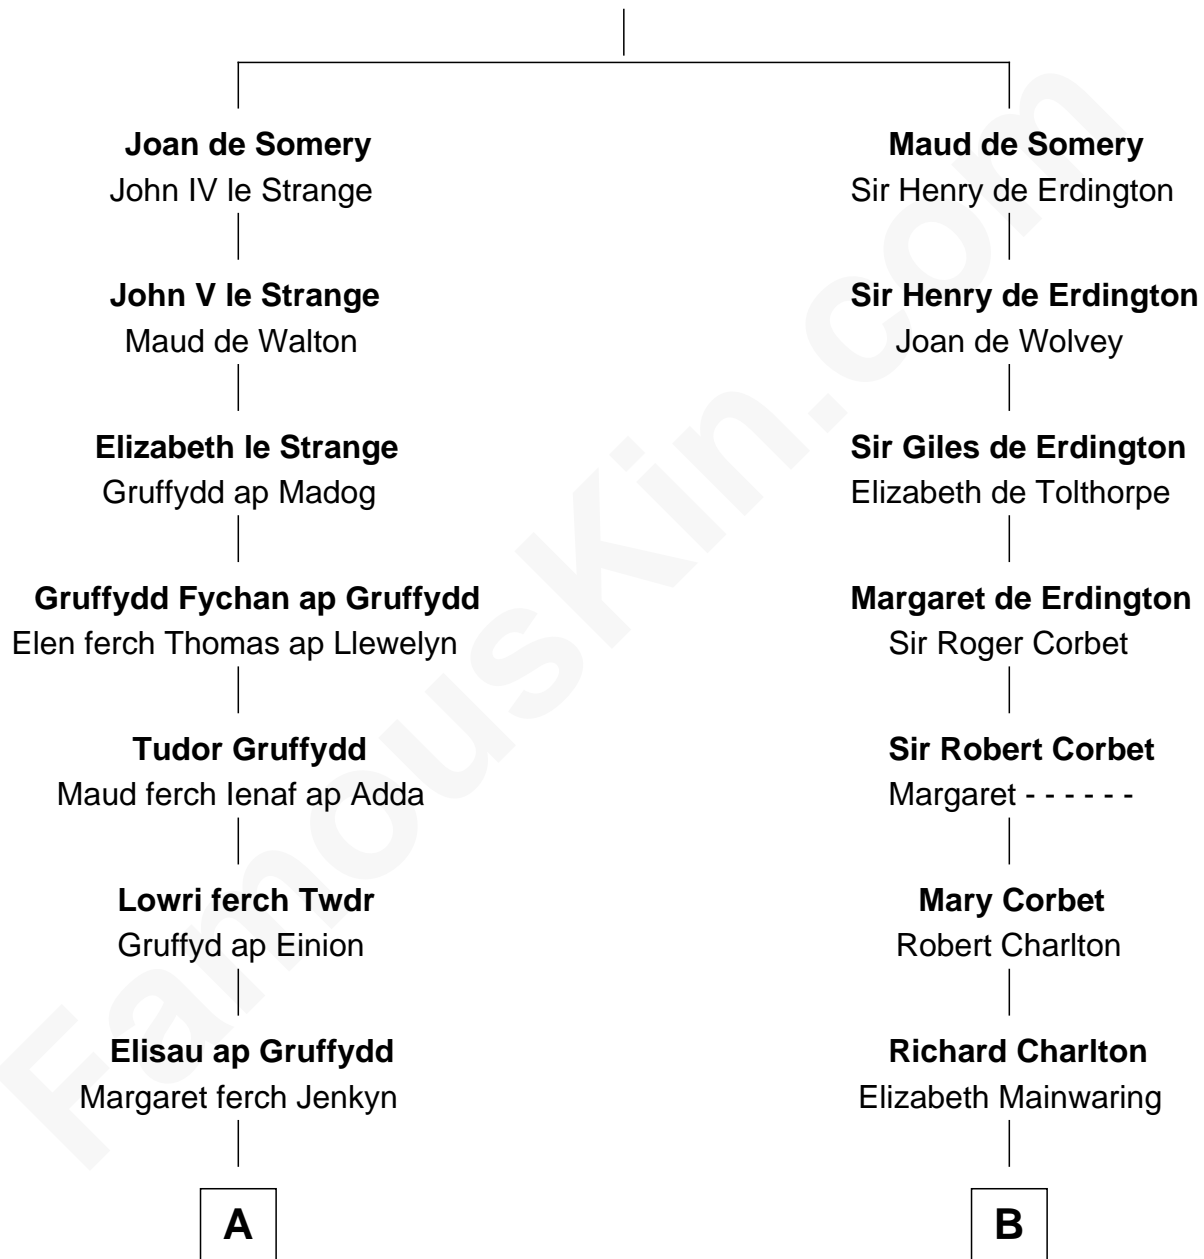

# FamousKin.com Relationship Chart of

**Ernest Hemingway**

*Author of The Sun Also Rises*

20th cousin of

**Thomas Pynchon**

*American Novelist*

**Sir Roger de Somery**

Nichole d'Aubenev

**C**

**Allen Hemingway**  
Harriet Louisa Tyler

**Anson Tyler Hemingway**  
Adelaide Edmonds

**Clarence Edmonds Hemingway**  
Grace H. Hall

**Ernest Hemingway**  
*Author of The Sun Also Rises*

**D**

**William Lyon Pynchon**  
Annie Payne Cogswell