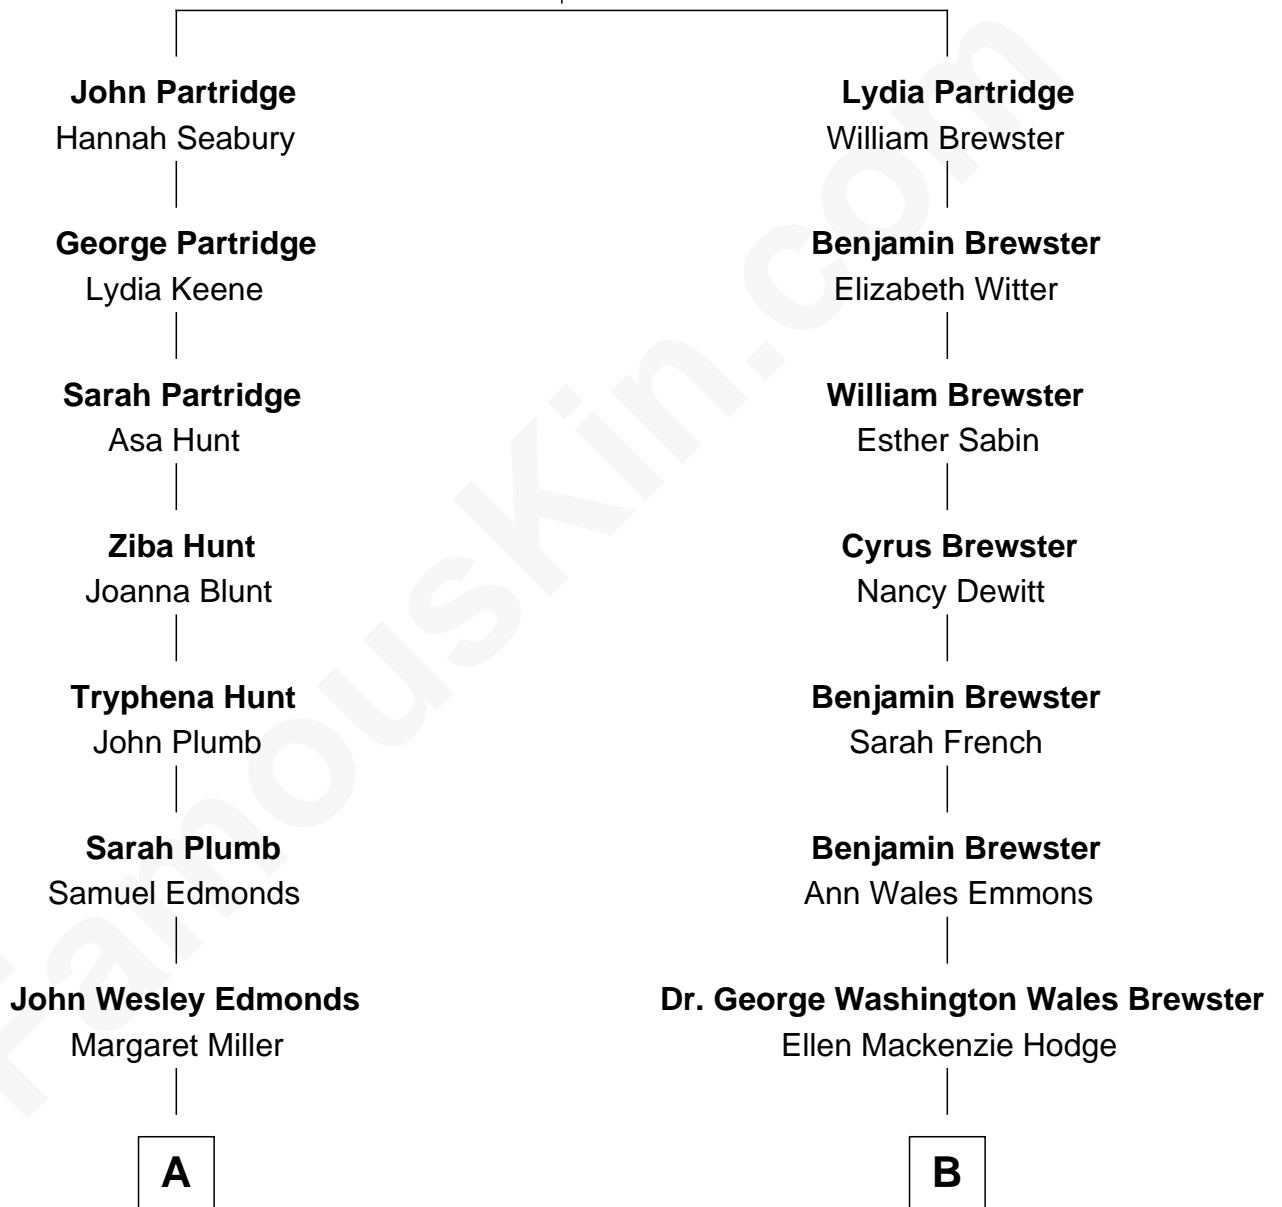

FamousKin.com Relationship Chart of

Ernest Hemingway

Author of The Sun Also Rises

9th cousin of

Paget Brewster

TV Actress

George Partridge

Sarah Tracy

FamousKin.com