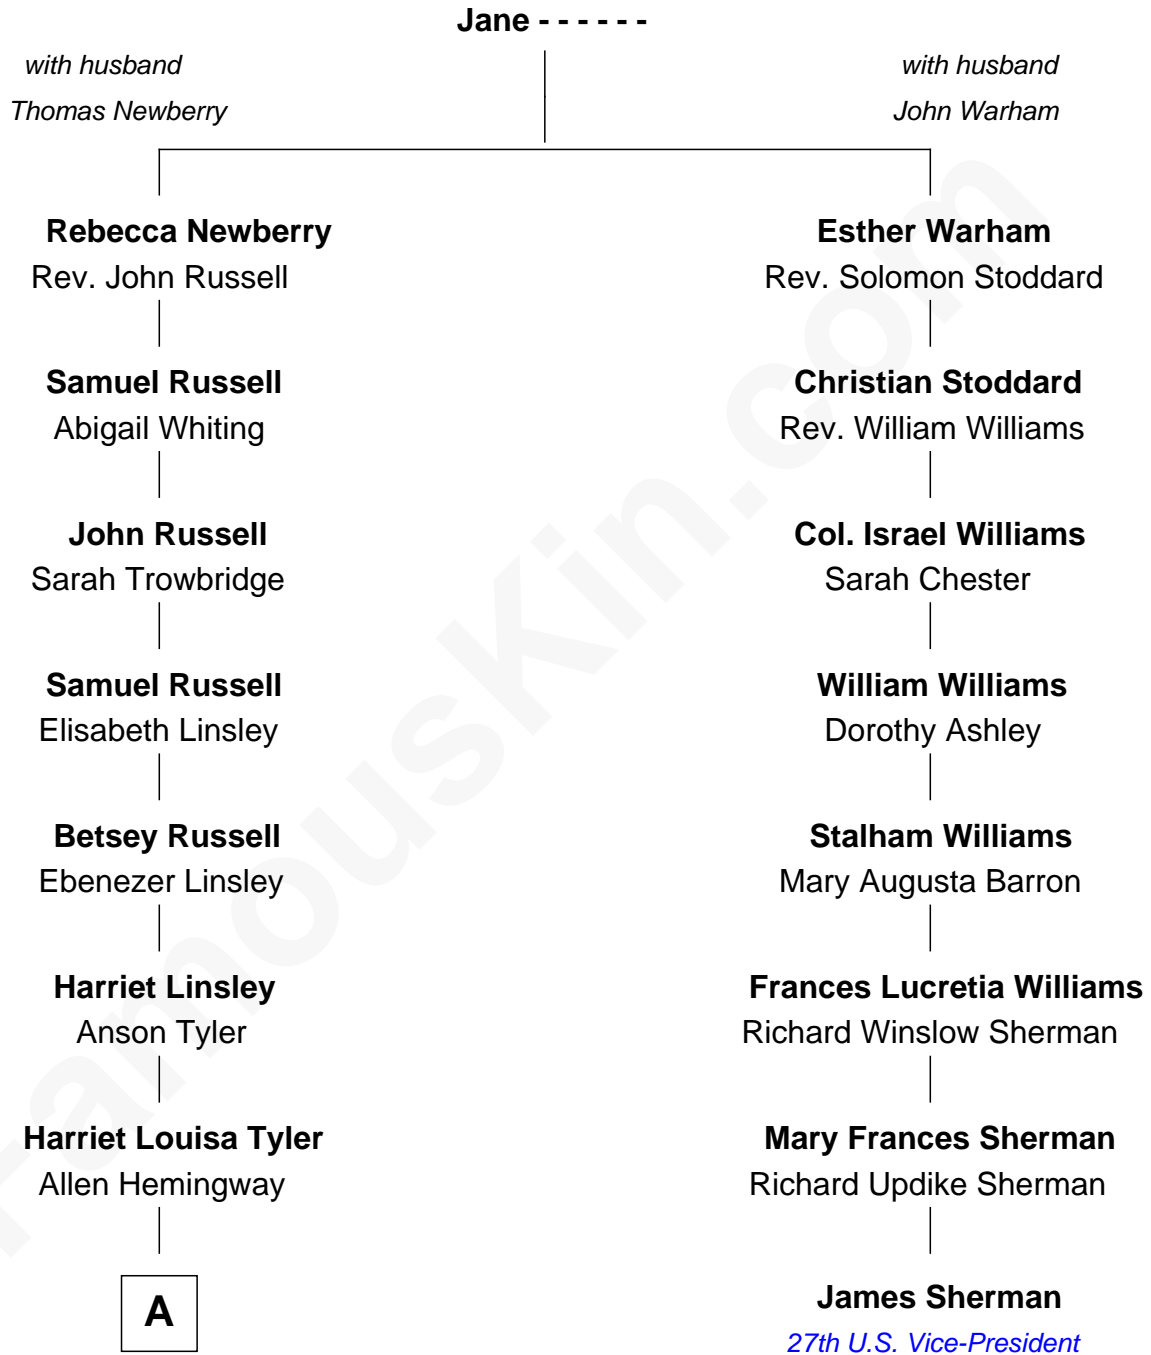

# FamousKin.com

## Relationship Chart of Ernest Hemingway

*Author of The Sun Also Rises*

7th cousin 2 times removed of

**James Sherman**

*27th U.S. Vice-President*

**A**

—  
**Anson Tyler Hemingway**

Adelaide Edmonds