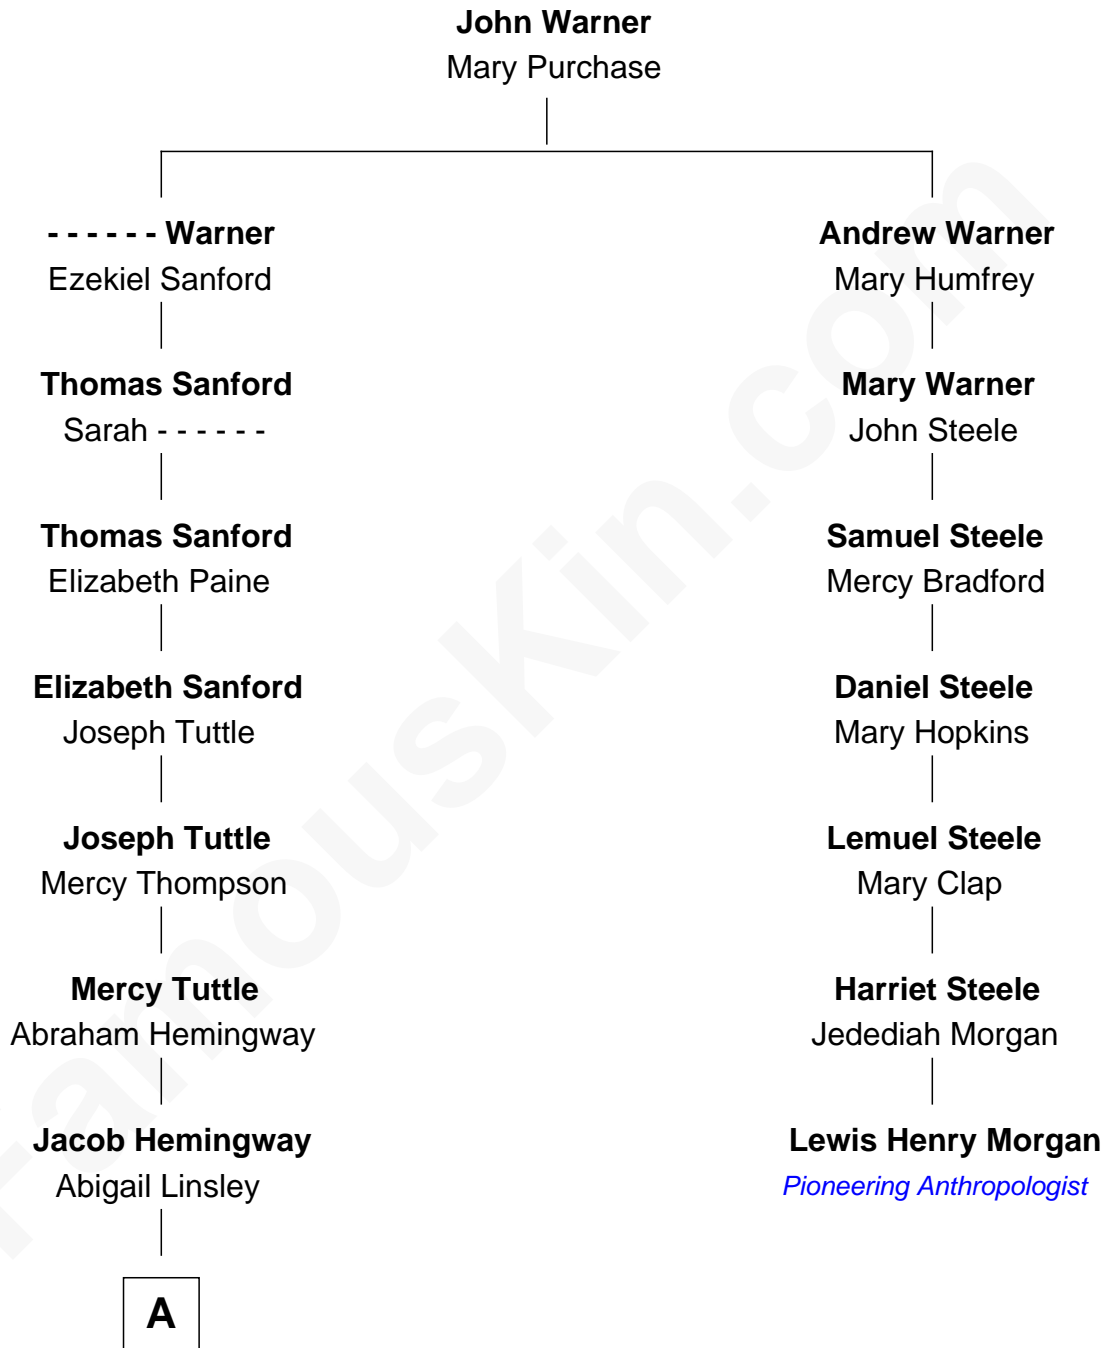

# FamousKin.com

## Relationship Chart of Ernest Hemingway

*Author of The Sun Also Rises*

6th cousin 5 times removed of

**Lewis Henry Morgan**  
*Pioneering Anthropologist*

A

—  
**Jacob Street Hemingway**

Lucretia Smith

—  
**Allen Hemingway**

Harriet Louisa Tyler

—  
**Anson Tyler Hemingway**

Adelaide Edmonds

—  
**Clarence Edmonds Hemingway**

Grace H. Hall

—  
**Ernest Hemingway**

*Author of [The Sun Also Rises](#)*