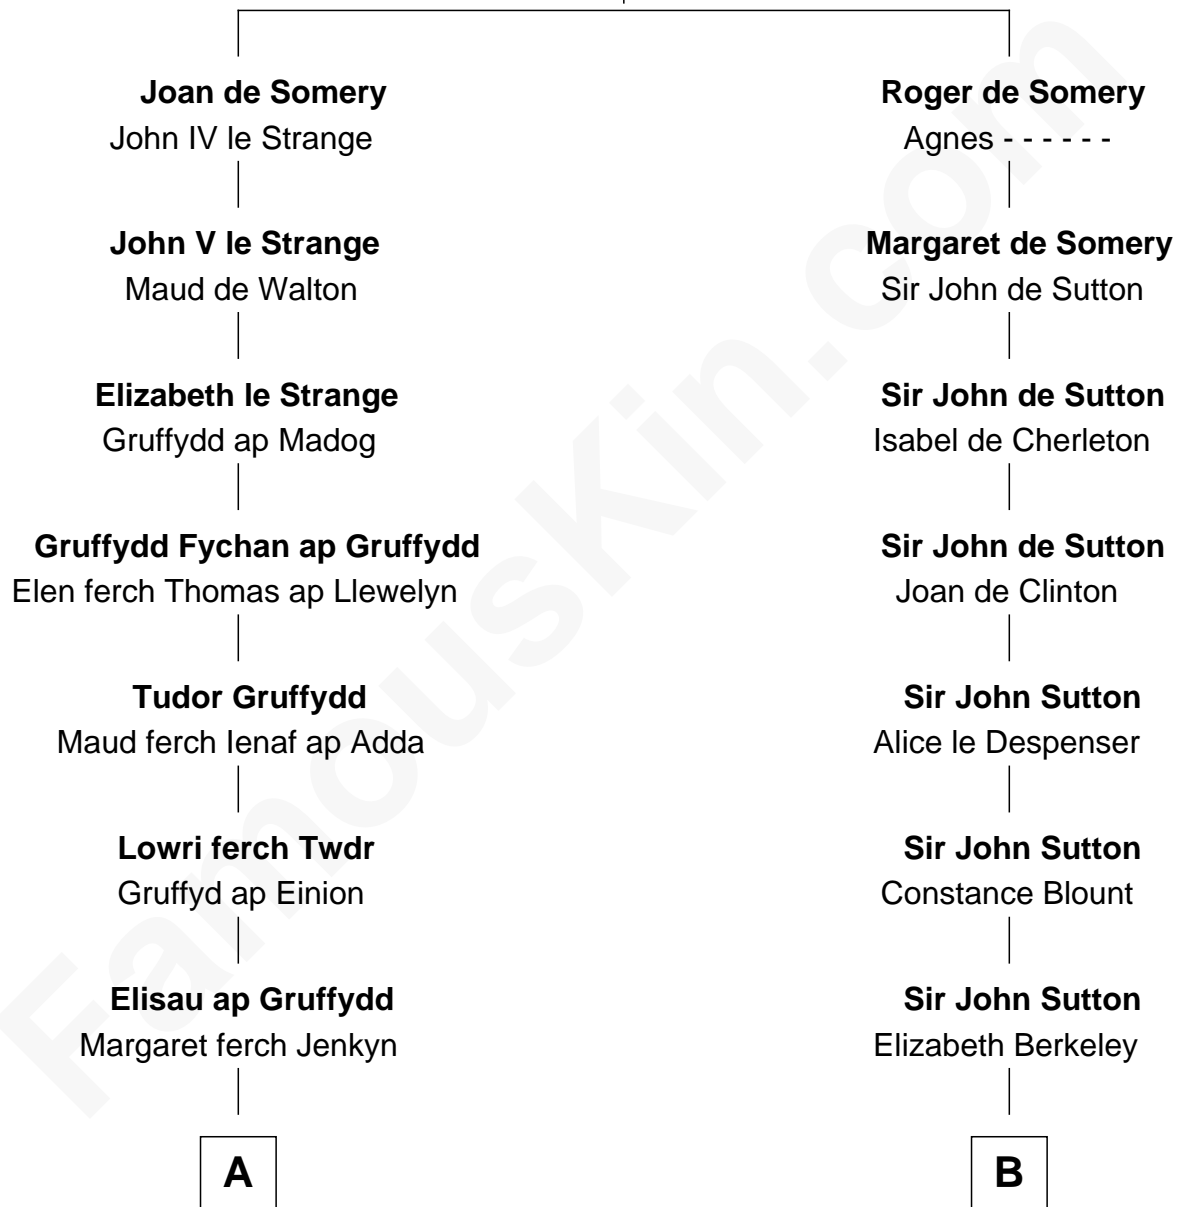

## Relationship Chart of Ernest Hemingway

*Author of The Sun Also Rises*

18th cousin 2 times removed of

**C. W. Post**

*Founder of Post Cereals*

**Sir Roger de Somery**

*with wife*  
*Nichole d'Aubeney*

*with wife*  
*Amabil de Chaucombe*

**C**

**Allen Hemingway**  
Harriet Louisa Tyler

**Anson Tyler Hemingway**  
Adelaide Edmonds

**Clarence Edmonds Hemingway**  
Grace H. Hall

**Ernest Hemingway**  
*Author of [The Sun Also Rises](#)*

**D**