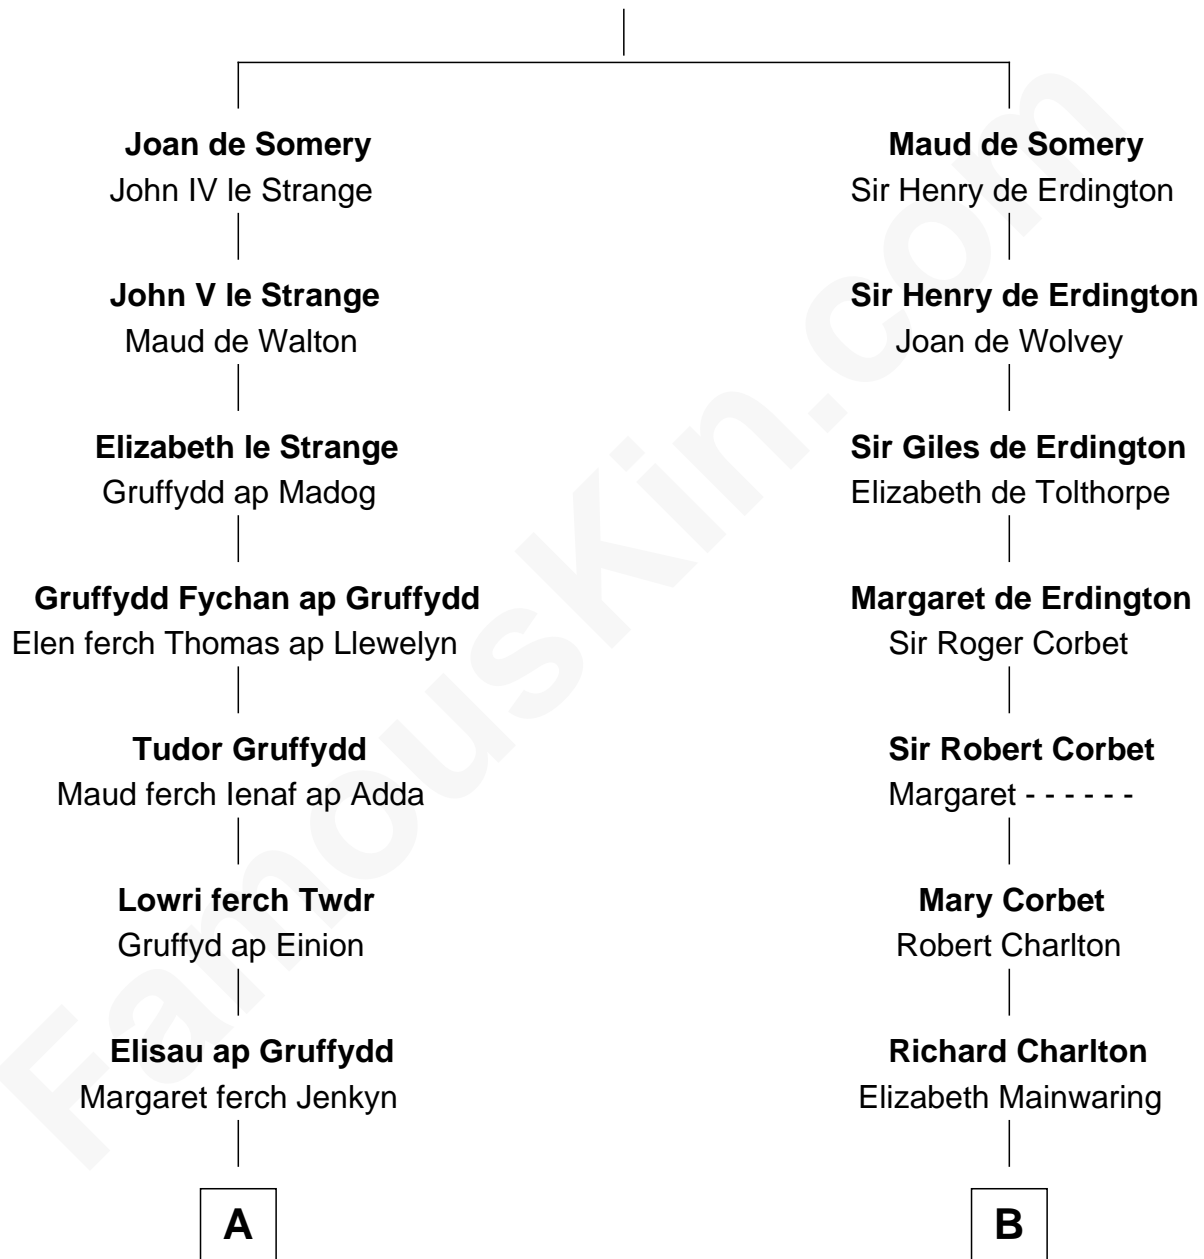

FamousKin.com

Relationship Chart of Ernest Hemingway

Author of The Sun Also Rises

18th cousin 2 times removed of

General Robert E. Lee

Confederate Army - U.S. Civil War

Sir Roger de Somery

Nichole d'Aubenev

C

Allen Hemingway
Harriet Louisa Tyler

Anson Tyler Hemingway
Adelaide Edmonds

Clarence Edmonds Hemingway
Grace H. Hall

Ernest Hemingway
Author of The Sun Also Rises

D

Maj. Gen. Henry Lee
Anne Hill Carter

General Robert E. Lee
Confederate Army - U.S. Civil War