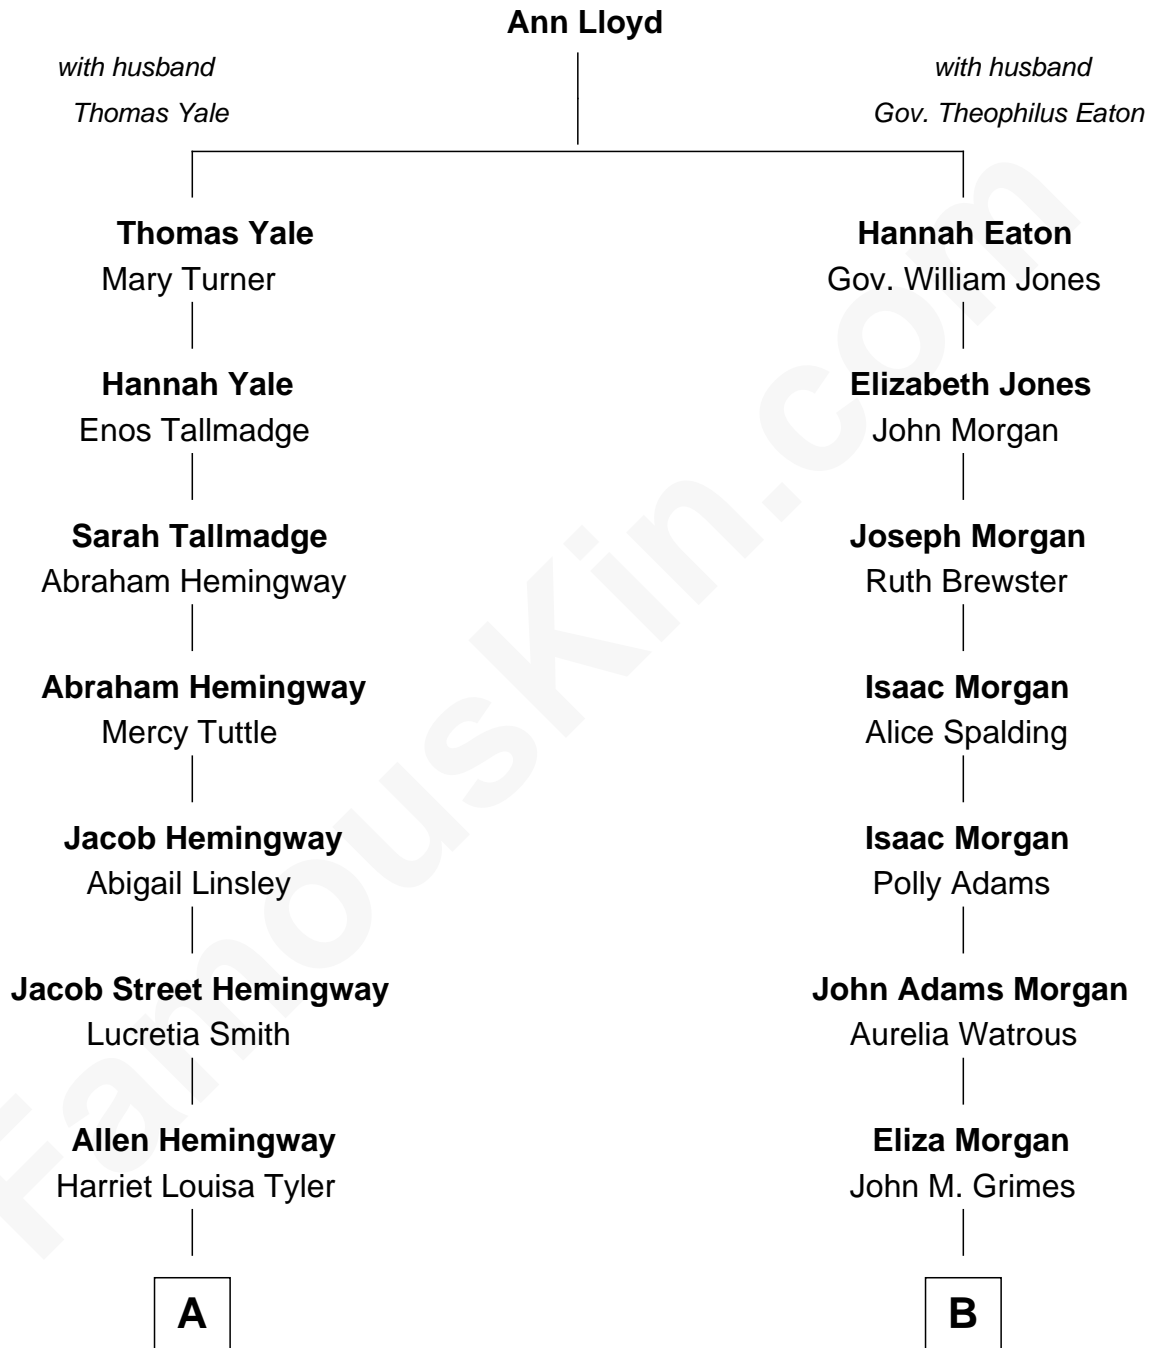

FamousKin.com

Relationship Chart of Ernest Hemingway

Author of The Sun Also Rises

9th cousin 2 times removed of

Linda Hamilton

TV and Movie Actress

A

Anson Tyler Hemingway

Adelaide Edmonds

Clarence Edmonds Hemingway

Grace H. Hall

Ernest Hemingway

Author of [The Sun Also Rises](#)

B

Aurelia Morgan Grimes

Stephen P. Holt

Taylor Holt

Frances Kyle

Dr. Richard Huckstep Holt

Mildred Alberta Derby

Barbara Kyle Holt

Dr. Carroll Stanford Hamilton

Linda Hamilton

TV and Movie Actress