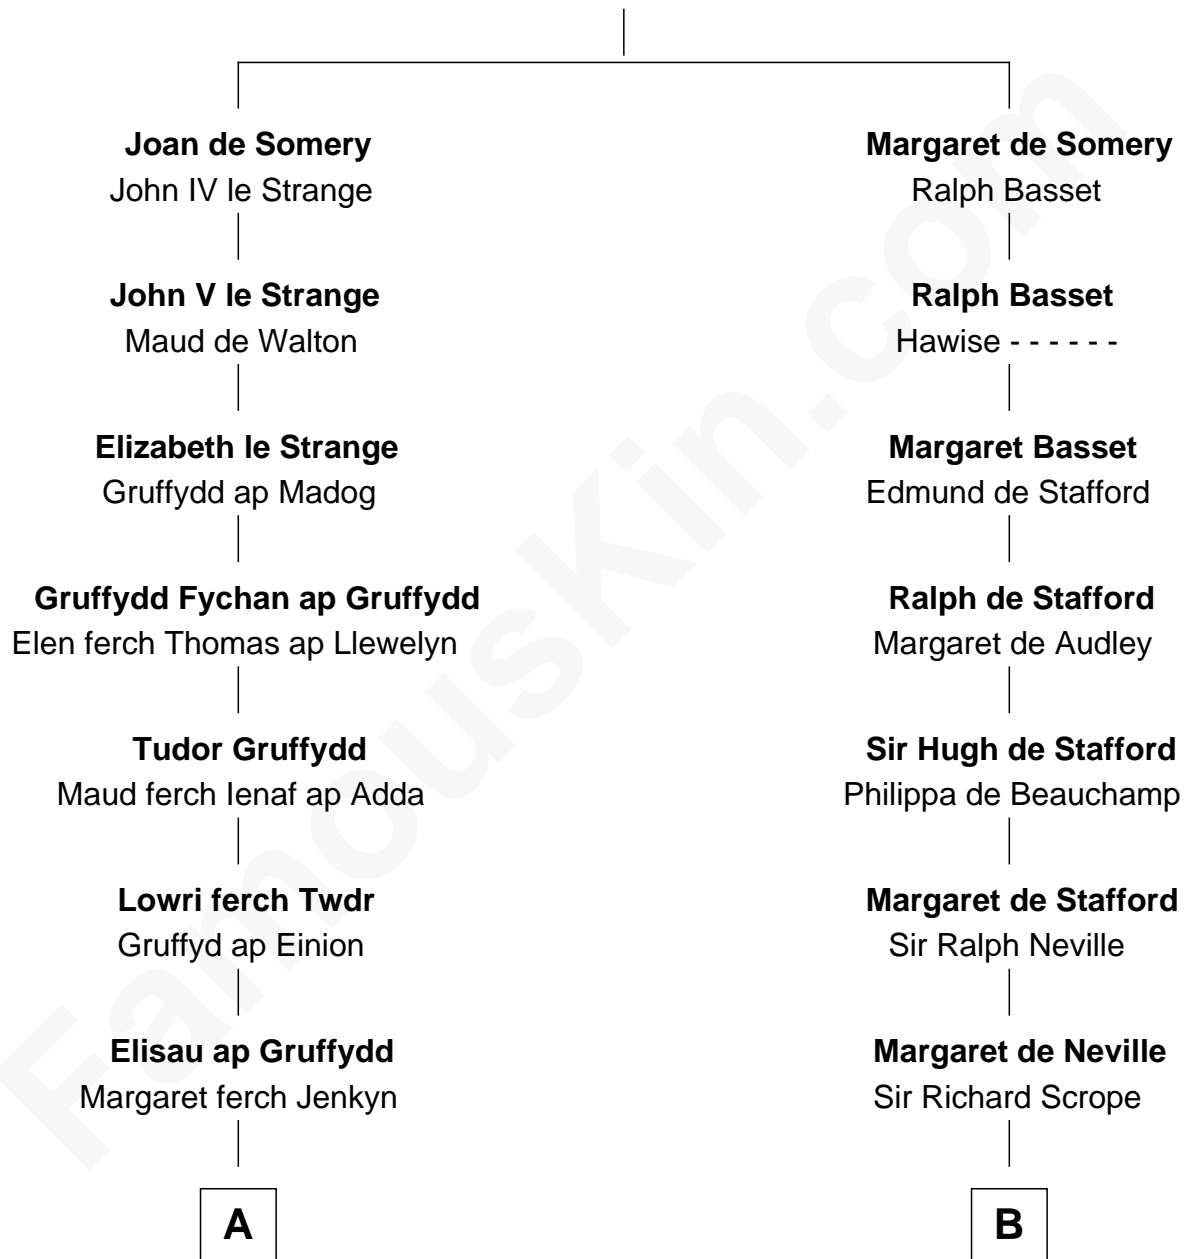

FamousKin.com Relationship Chart of

Ernest Hemingway

Author of The Sun Also Rises

20th cousin of

Benjamin Harrison

23rd U.S. President

Sir Roger de Somery

Nichole d'Aubenev

C

Allen Hemingway
Harriet Louisa Tyler

Anson Tyler Hemingway
Adelaide Edmonds

Clarence Edmonds Hemingway
Grace H. Hall

Ernest Hemingway
Author of The Sun Also Rises

D

Benjamin Harrison
Elizabeth Bassett

Gen. William Henry Harrison
Anna Tuthill Symmes

John Scott Harrison
Elizabeth Ramsey Irwin

Benjamin Harrison
23rd U.S. President

FamousKin.com