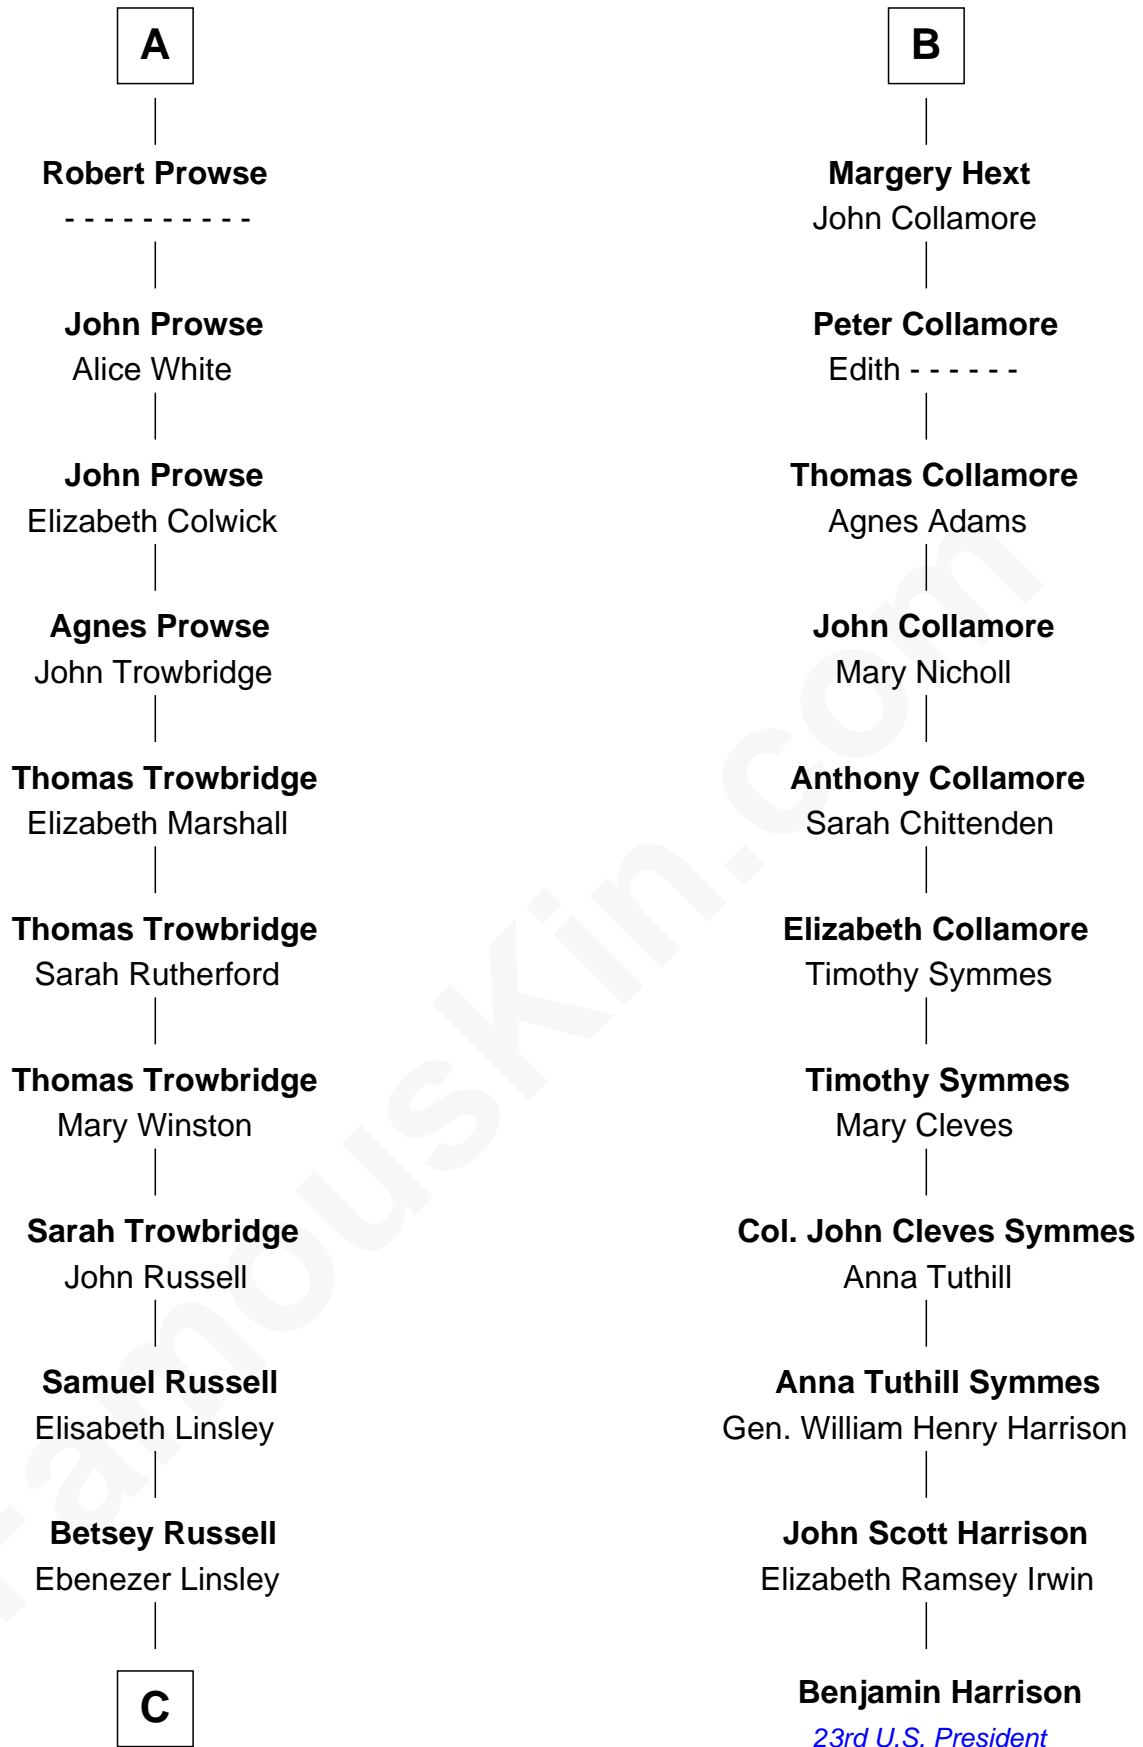

FamousKin.com

Relationship Chart of Ernest Hemingway

Author of The Sun Also Rises

17th cousin 4 times removed of

Benjamin Harrison

23rd U.S. President

Sir Humphrey de Beauchamp

Sibyl Oliver

Joan - - - - -

Sir John Beauchamp

Margaret Whalesburgh

Elizabeth Beauchamp

William Fortescue

William Fortescue

Matilda Falwell

John Fortescue

Joan Prutteston

Joane Fortescue

Thomas Hext

Thomas Hext

Wilmot Poyntz

B

C

—
Harriet Linsley

Anson Tyler

—
Harriet Louisa Tyler

Allen Hemingway

—
Anson Tyler Hemingway

Adelaide Edmonds

—
Clarence Edmonds Hemingway

Grace H. Hall

—
Ernest Hemingway