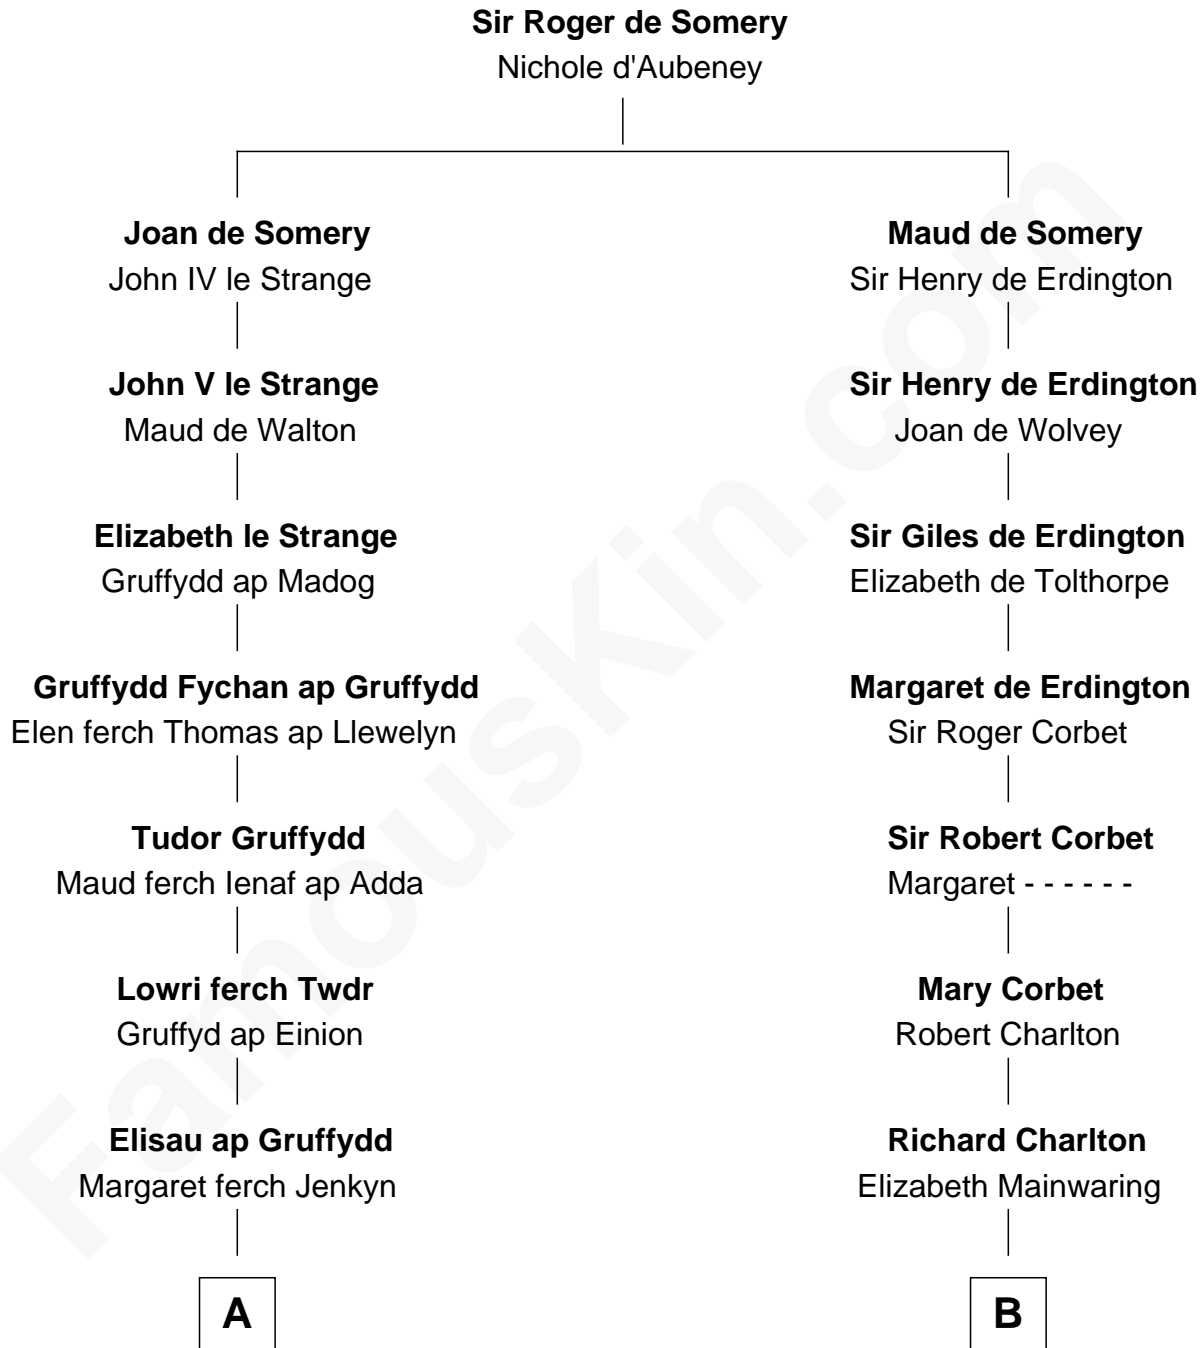

FamousKin.com

Relationship Chart of Ernest Hemingway

Author of The Sun Also Rises

17th cousin 3 times removed of

Jay Gould

American Railroad "Robber Baron"

C

Allen Hemingway

Harriet Louisa Tyler

Anson Tyler Hemingway

Adelaide Edmonds

Clarence Edmonds Hemingway

Grace H. Hall

Ernest Hemingway

Author of [The Sun Also Rises](#)

FamousKin.com