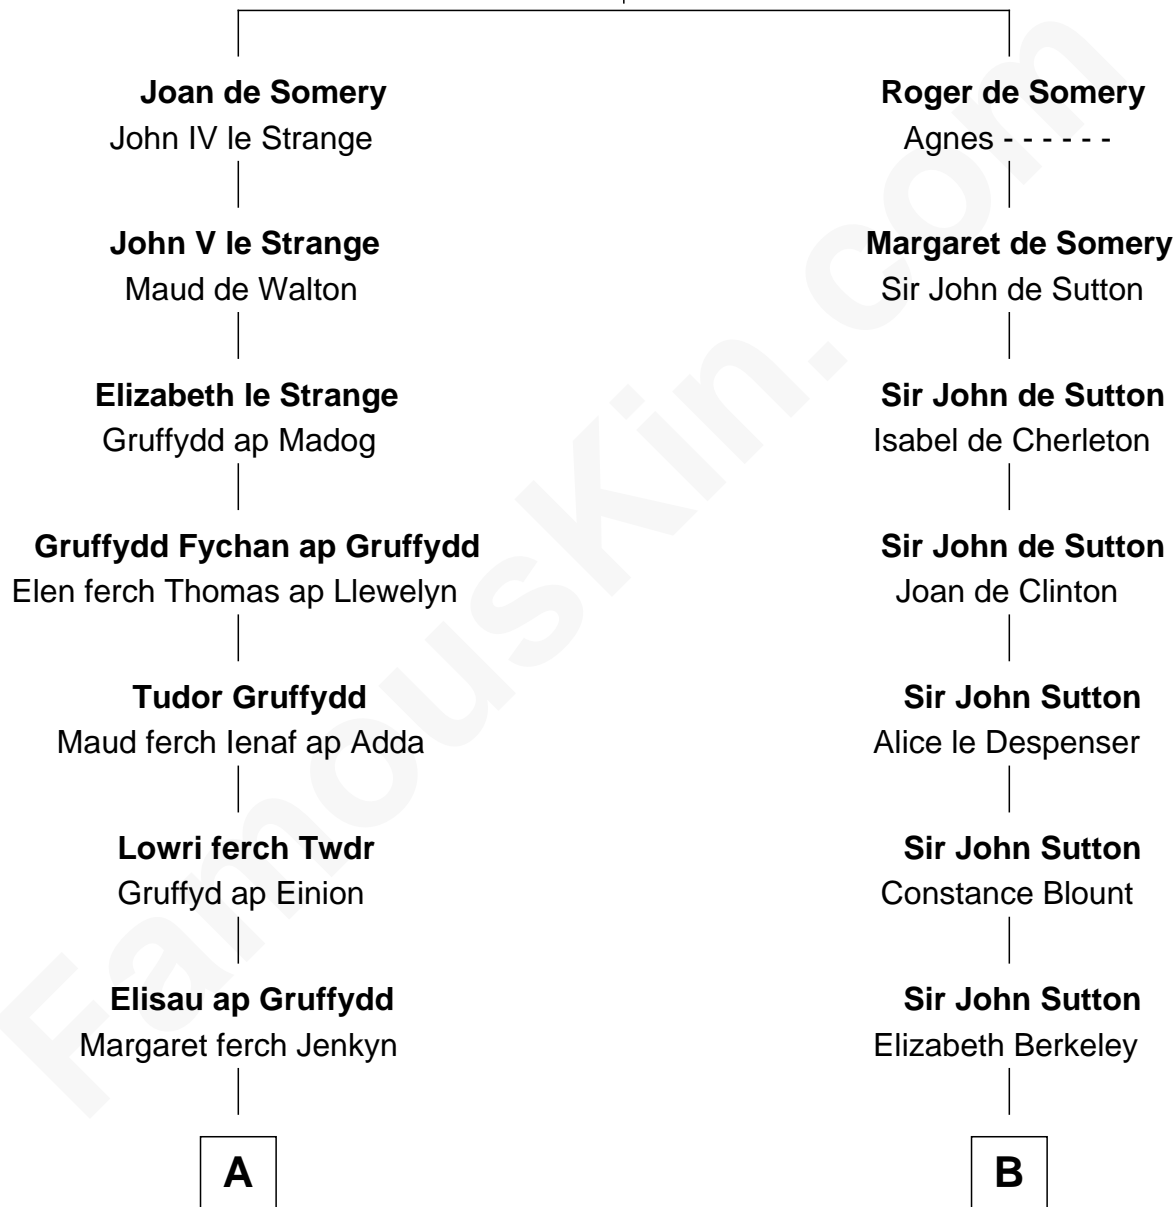

FamousKin.com

Relationship Chart of Ernest Hemingway

Author of The Sun Also Rises

20th cousin of

William Marsh Rice
Founder of Rice University

Sir Roger de Somery

with wife
Nichole d'Aubeney

with wife
Amabil de Chaucombe

C

Allen Hemingway
Harriet Louisa Tyler

Anson Tyler Hemingway
Adelaide Edmonds

Clarence Edmonds Hemingway
Grace H. Hall

Ernest Hemingway
Author of The Sun Also Rises

D

Hannah Holbrook
Urban Bates

Sarah Bates
David Rice