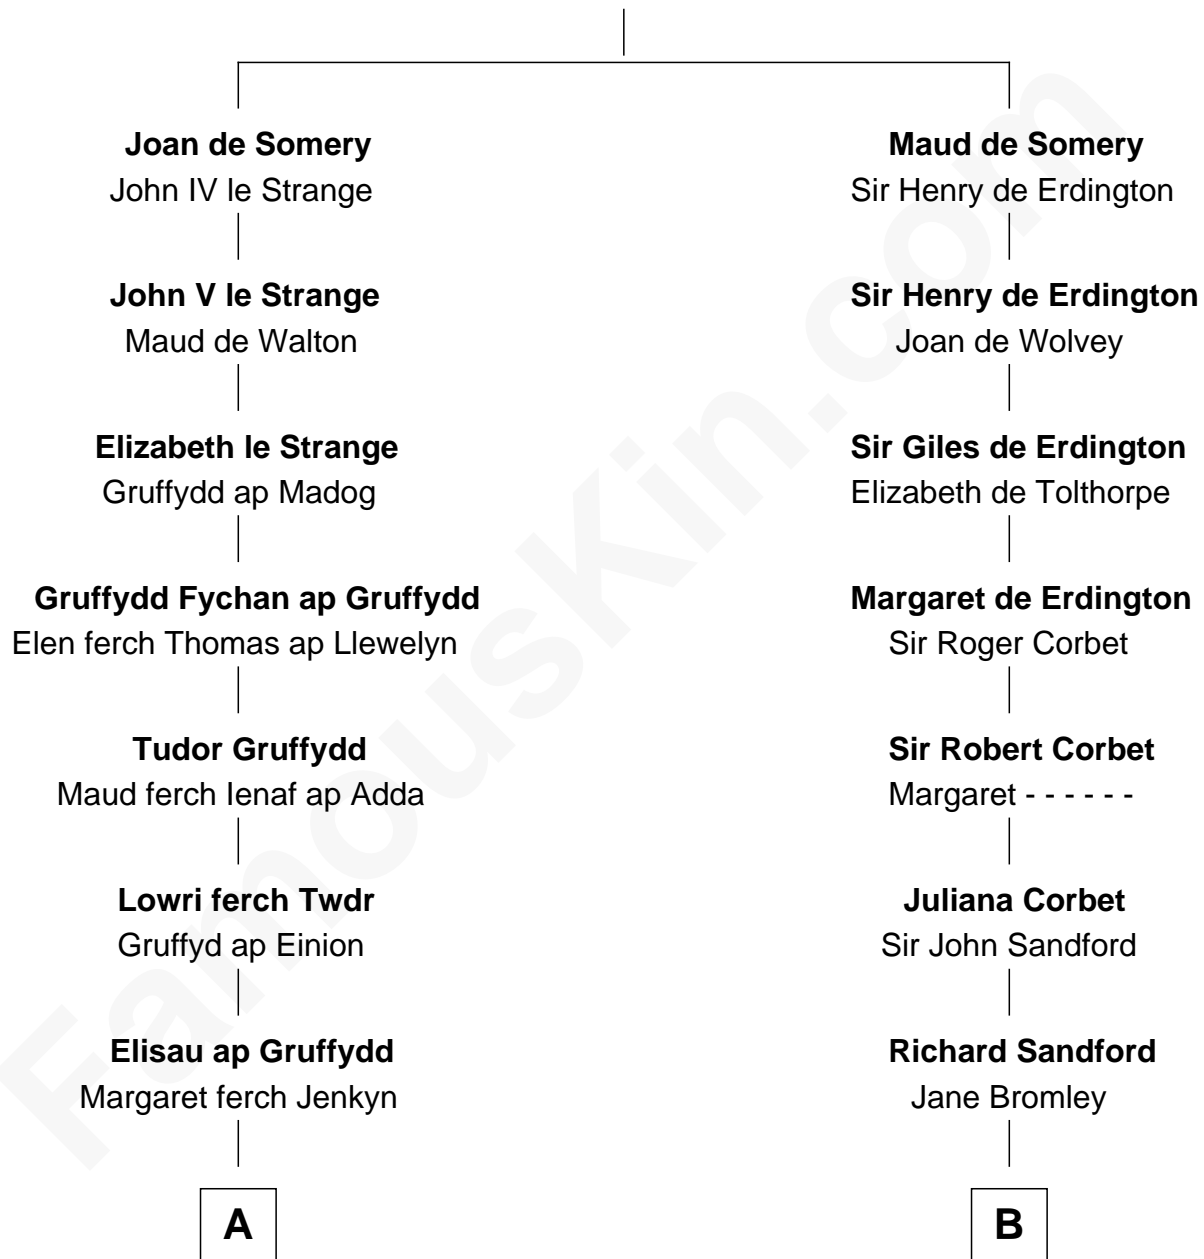

# FamousKin.com Relationship Chart of

**Ernest Hemingway**

*Author of The Sun Also Rises*

20th cousin of

**Harry F. Byrd**

*50th Governor of Virginia*

**Sir Roger de Somery**

Nichole d'Aubenev

**C**

**Allen Hemingway**  
Harriet Louisa Tyler

**Anson Tyler Hemingway**  
Adelaide Edmonds

**Clarence Edmonds Hemingway**  
Grace H. Hall

**Ernest Hemingway**  
*Author of The Sun Also Rises*

**D**

**Anne Harrison**  
Richard Evelyn Byrd

**Col. William Byrd**  
Jane Meriwether Rivers

**Richard Evelyn Byrd**  
Eleanor Bolling Flood

**Harry F. Byrd**  
*50th Governor of Virginia*