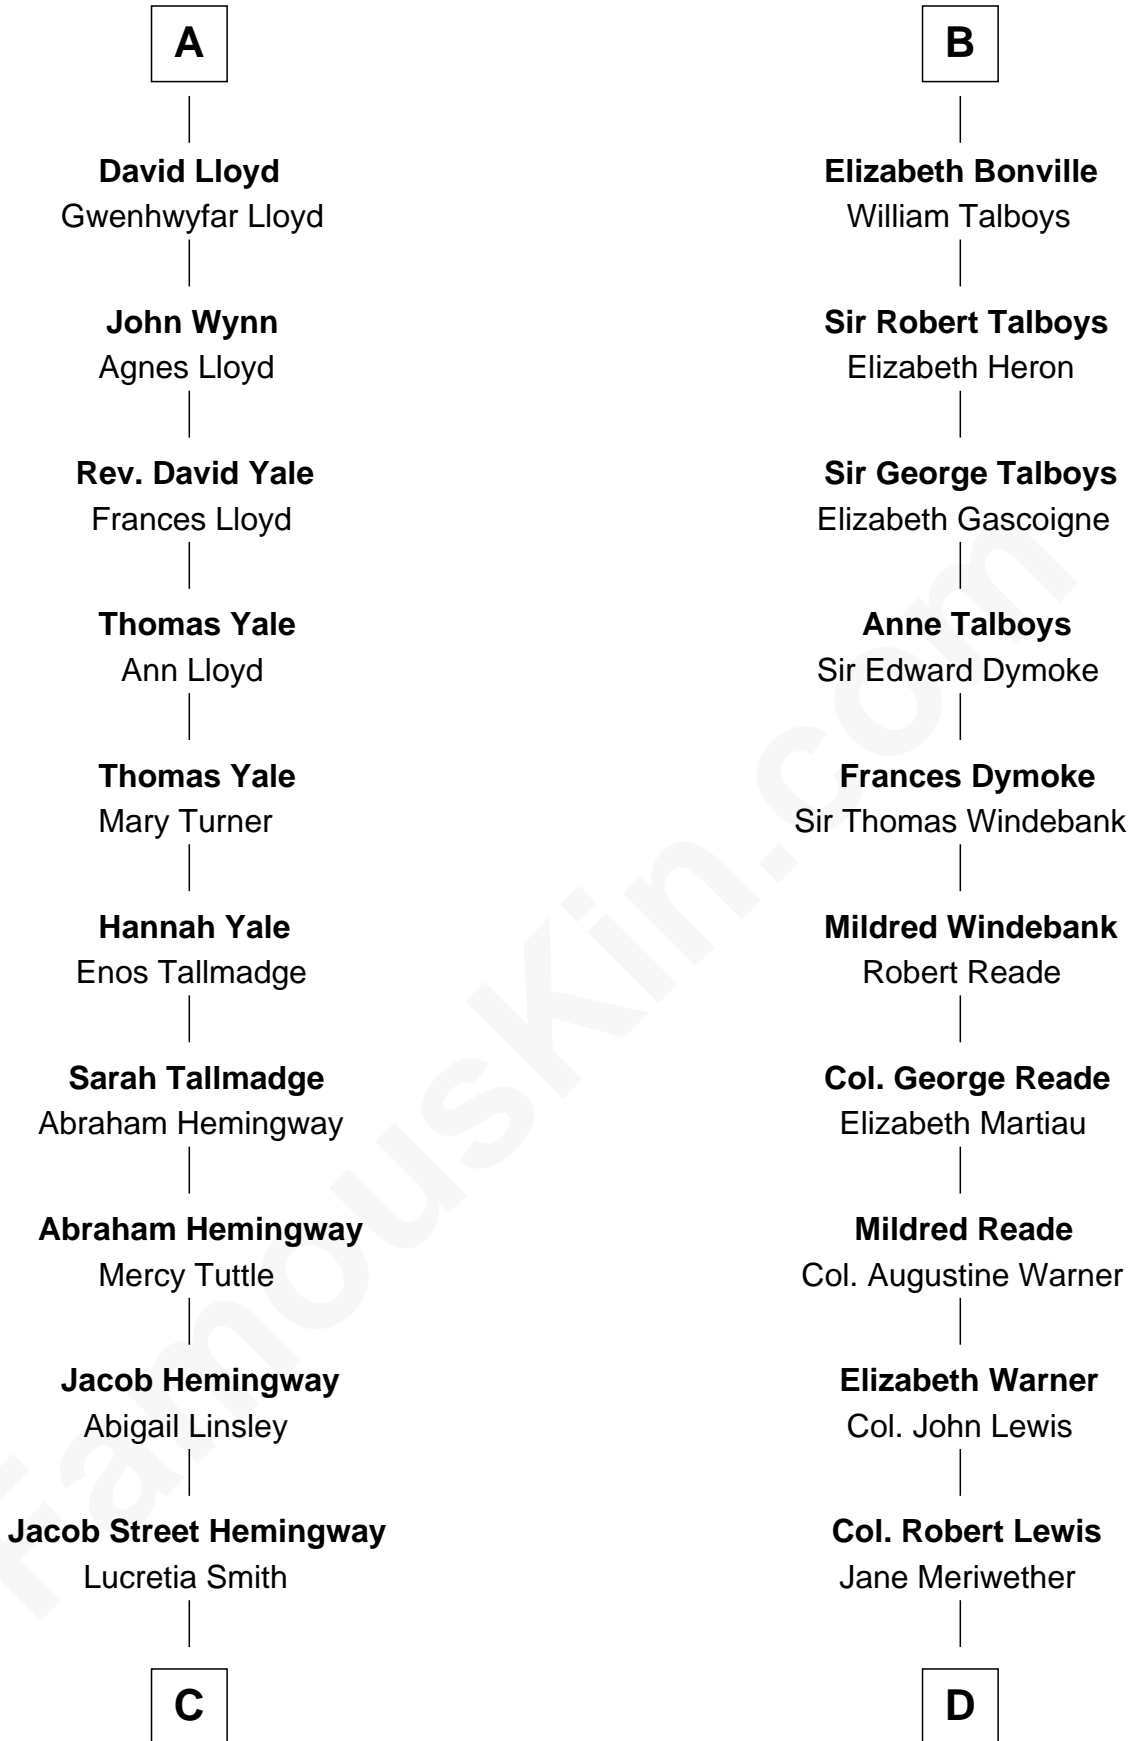

## Relationship Chart of Ernest Hemingway

*Author of The Sun Also Rises*

18th cousin 2 times removed of

**Meriwether Lewis**

*Lewis and Clark Expedition*

**Sir Roger de Somery**

Nichole d'Aubenev

**C**

**Allen Hemingway**  
Harriet Louisa Tyler

**Anson Tyler Hemingway**  
Adelaide Edmonds

**Clarence Edmonds Hemingway**  
Grace H. Hall

**Ernest Hemingway**  
*Author of The Sun Also Rises*

**D**

**William Lewis**  
Lucy Meriwether

**Meriwether Lewis**  
*Lewis and Clark Expedition*

FamousKin.com