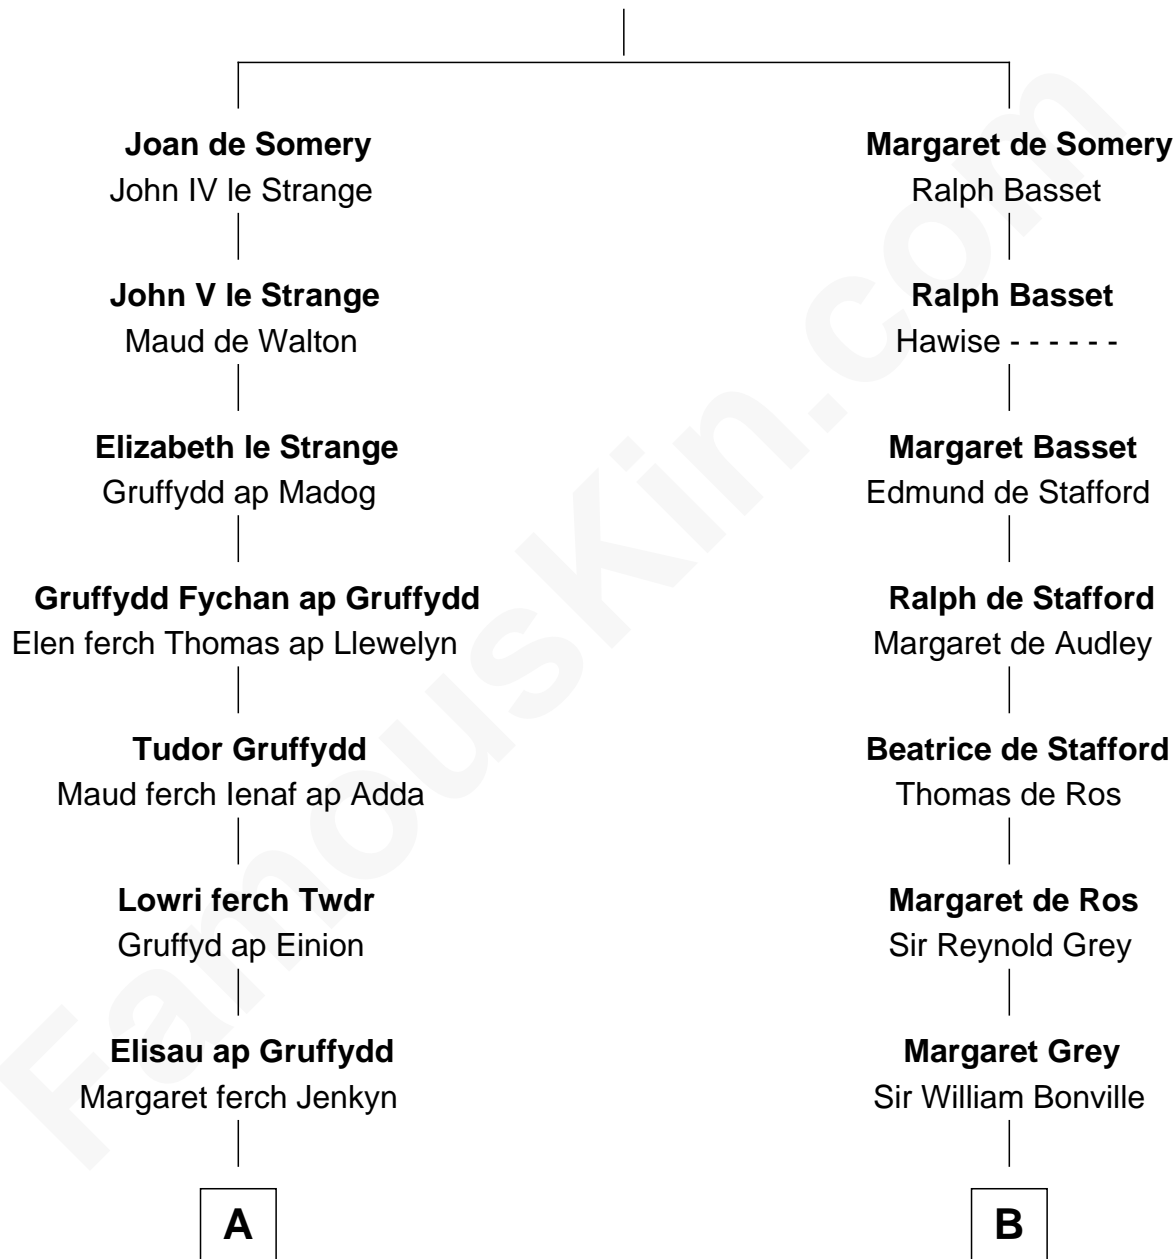

## Relationship Chart of Ernest Hemingway

*Author of The Sun Also Rises*

18th cousin 2 times removed of

**Meriwether Lewis**

*Lewis and Clark Expedition*

**Sir Roger de Somery**

Nichole d'Aubenev

**C**

**Allen Hemingway**  
Harriet Louisa Tyler

**Anson Tyler Hemingway**  
Adelaide Edmonds

**Clarence Edmonds Hemingway**  
Grace H. Hall

**Ernest Hemingway**  
*Author of The Sun Also Rises*

**D**

**William Lewis**  
Lucy Meriwether

**Meriwether Lewis**  
*Lewis and Clark Expedition*

FamousKin.com