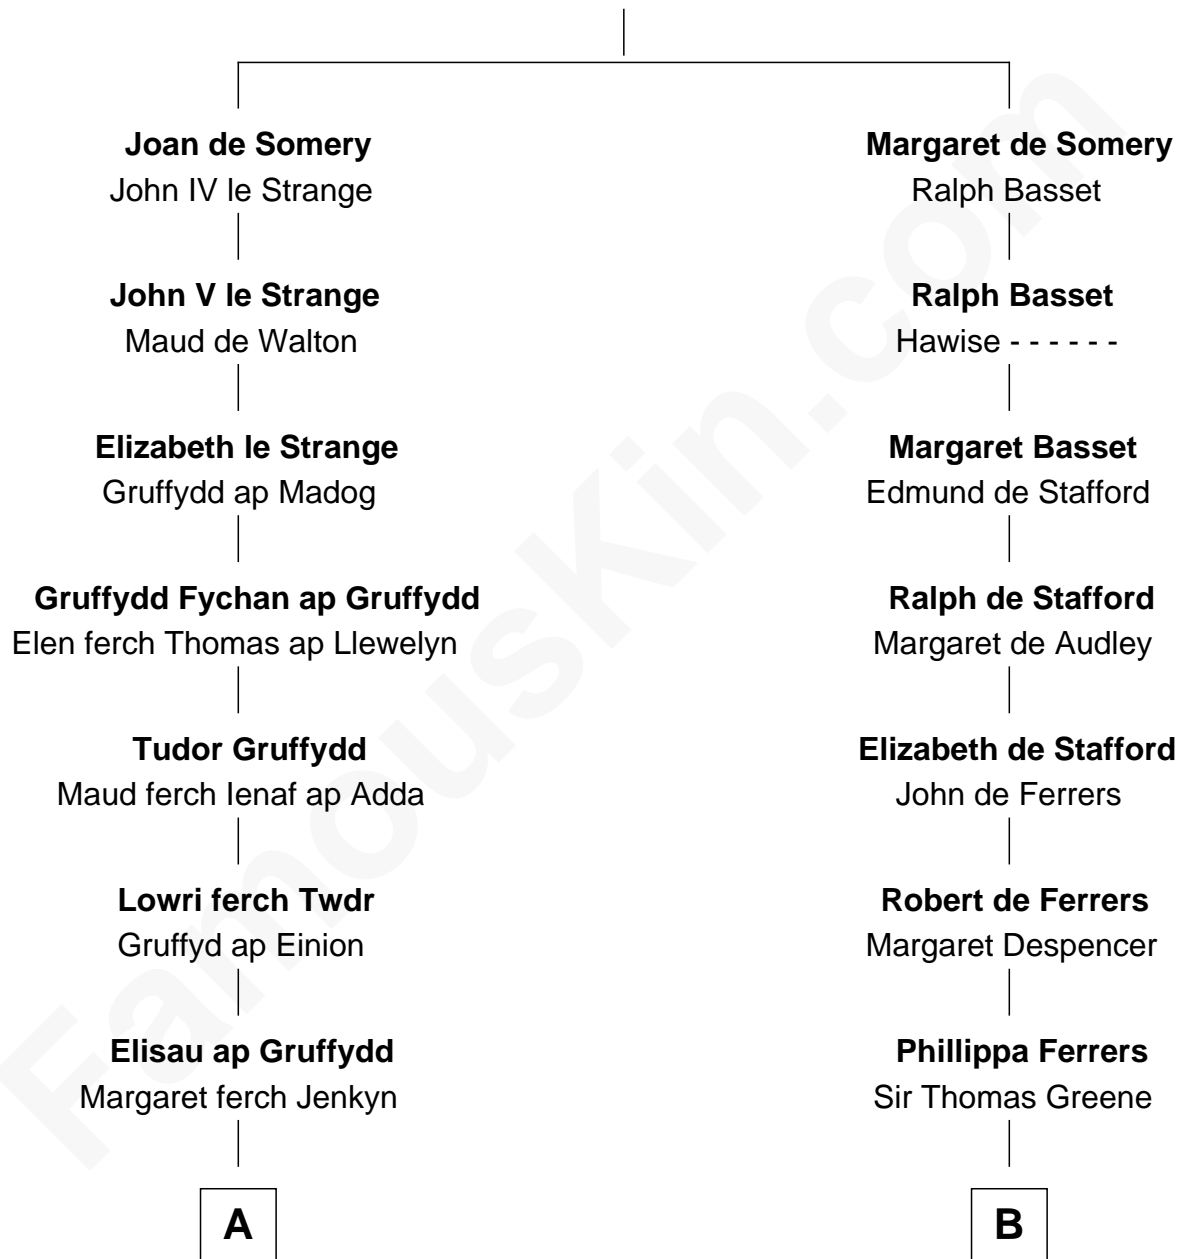

FamousKin.com

Relationship Chart of Ernest Hemingway

Author of The Sun Also Rises

15th cousin 5 times removed of

Jonathan Swift

Author of Gulliver's Travels

Sir Roger de Somery

Nichole d'Aubenev

C

Allen Hemingway
Harriet Louisa Tyler

Anson Tyler Hemingway
Adelaide Edmonds

Clarence Edmonds Hemingway
Grace H. Hall

Ernest Hemingway
Author of The Sun Also Rises

FamousKin.com