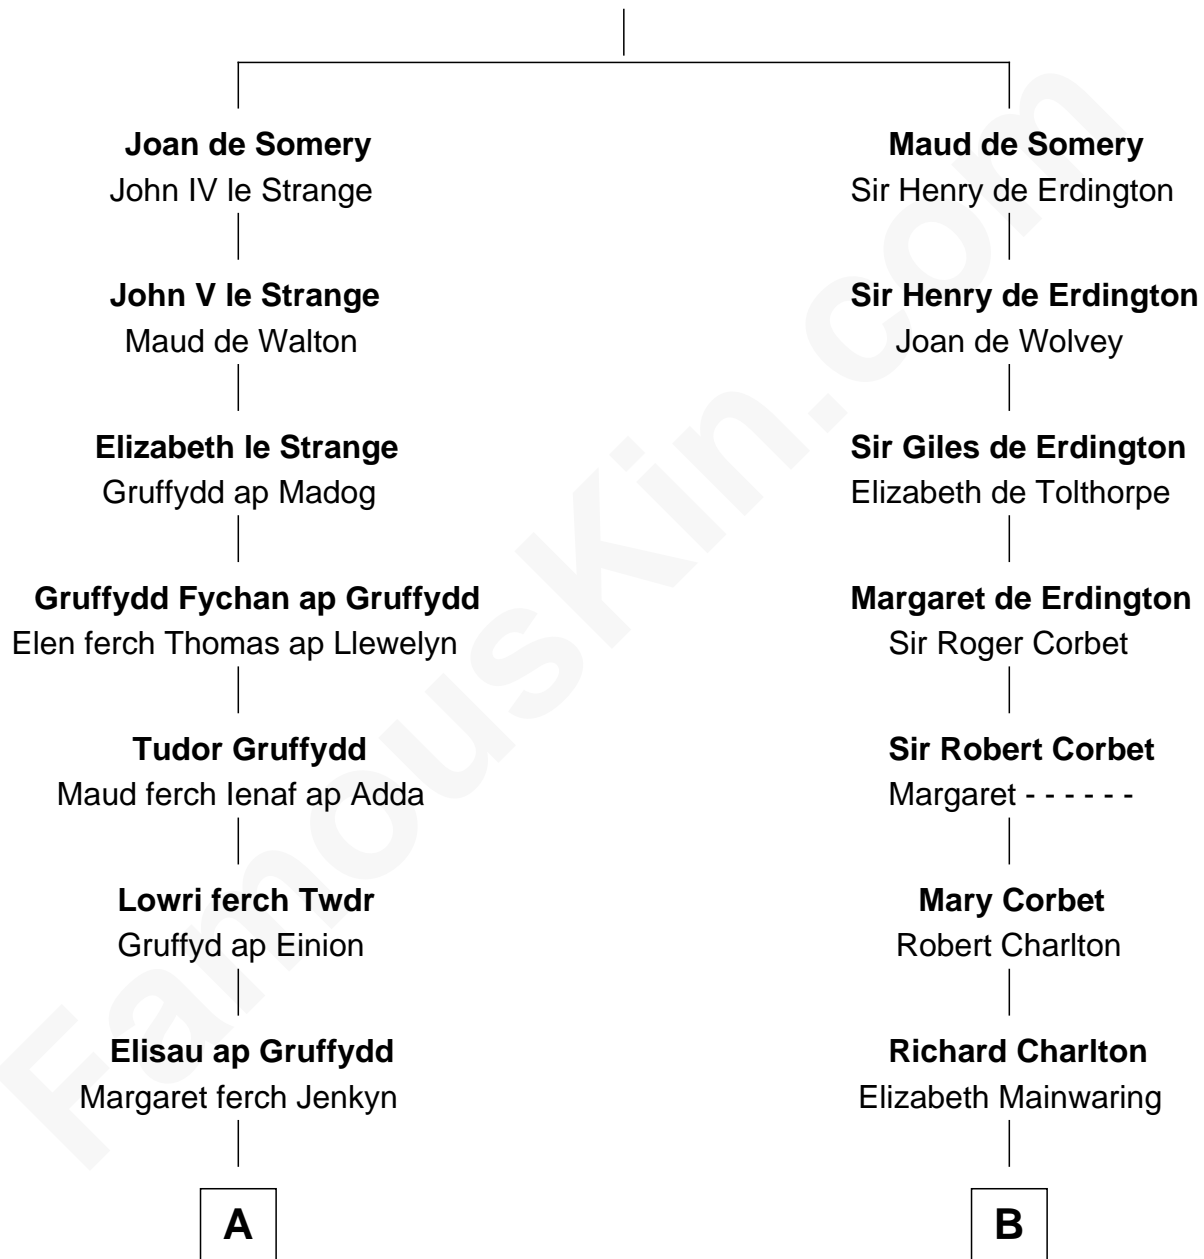

FamousKin.com
Relationship Chart of
Ernest Hemingway

Author of The Sun Also Rises

18th cousin 2 times removed of

William Rufus Day

36th U.S. Secretary of State

Sir Roger de Somery

Nichole d'Aubenev

C

Allen Hemingway
Harriet Louisa Tyler

Anson Tyler Hemingway
Adelaide Edmonds

Clarence Edmonds Hemingway
Grace H. Hall

Ernest Hemingway
Author of The Sun Also Rises

D

Emily Swift Spalding
Luther Day

William Rufus Day
36th U.S. Secretary of State