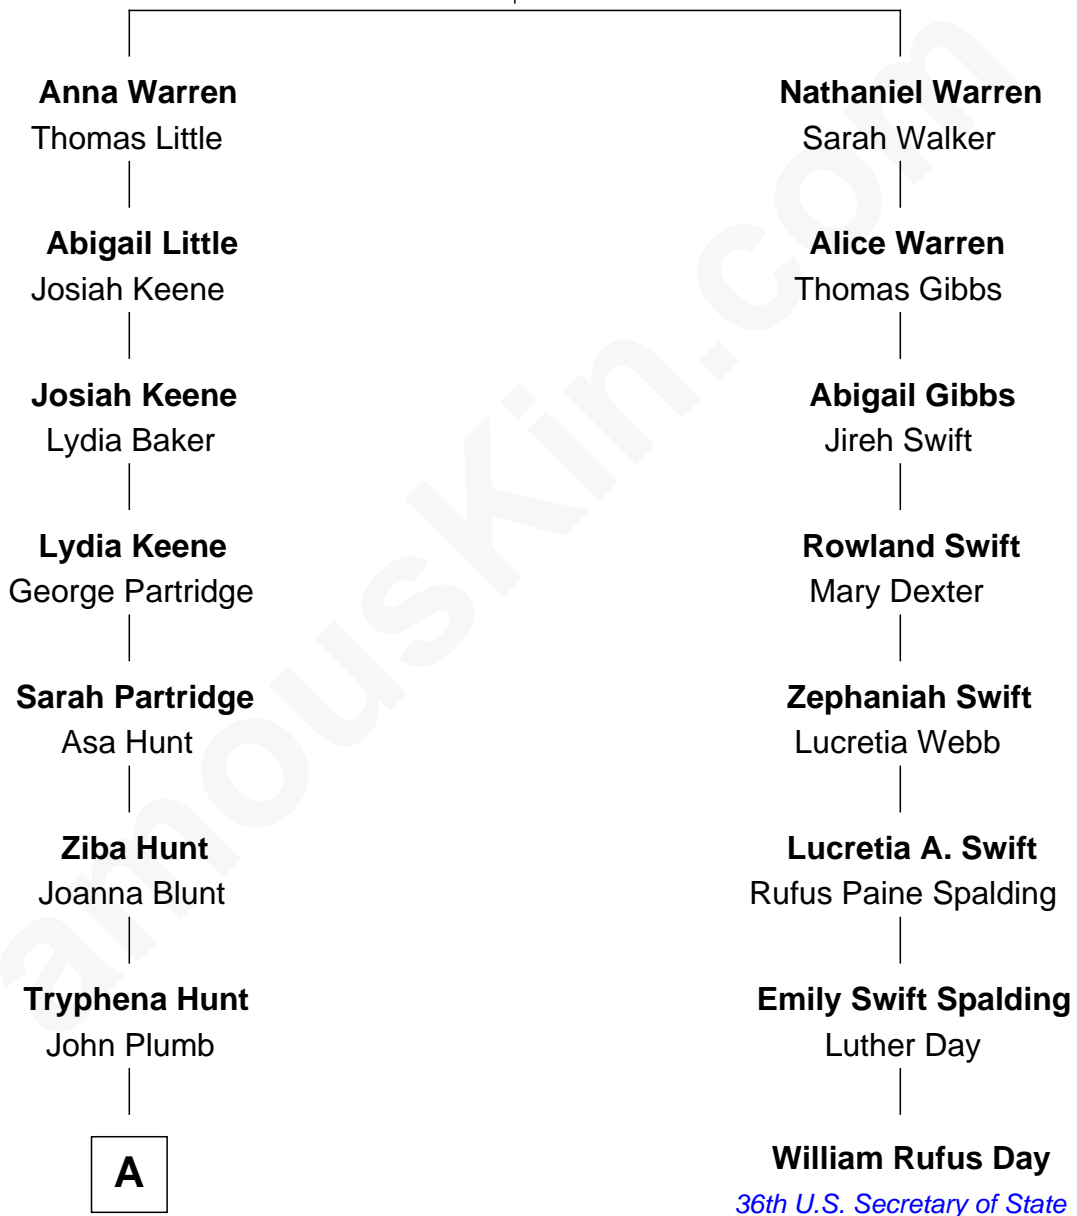

# FamousKin.com

## Relationship Chart of Ernest Hemingway

*Author of The Sun Also Rises*

7th cousin 4 times removed of

**William Rufus Day**

*36th U.S. Secretary of State*

**Richard Warren**  
Elizabeth Walker

**A**

—  
**Sarah Plumb**

Samuel Edmonds

—  
**John Wesley Edmonds**

Margaret Miller

—  
**Adelaide Edmonds**

Anson Tyler Hemingway

—  
**Clarence Edmonds Hemingway**

Grace H. Hall

—  
**Ernest Hemingway**