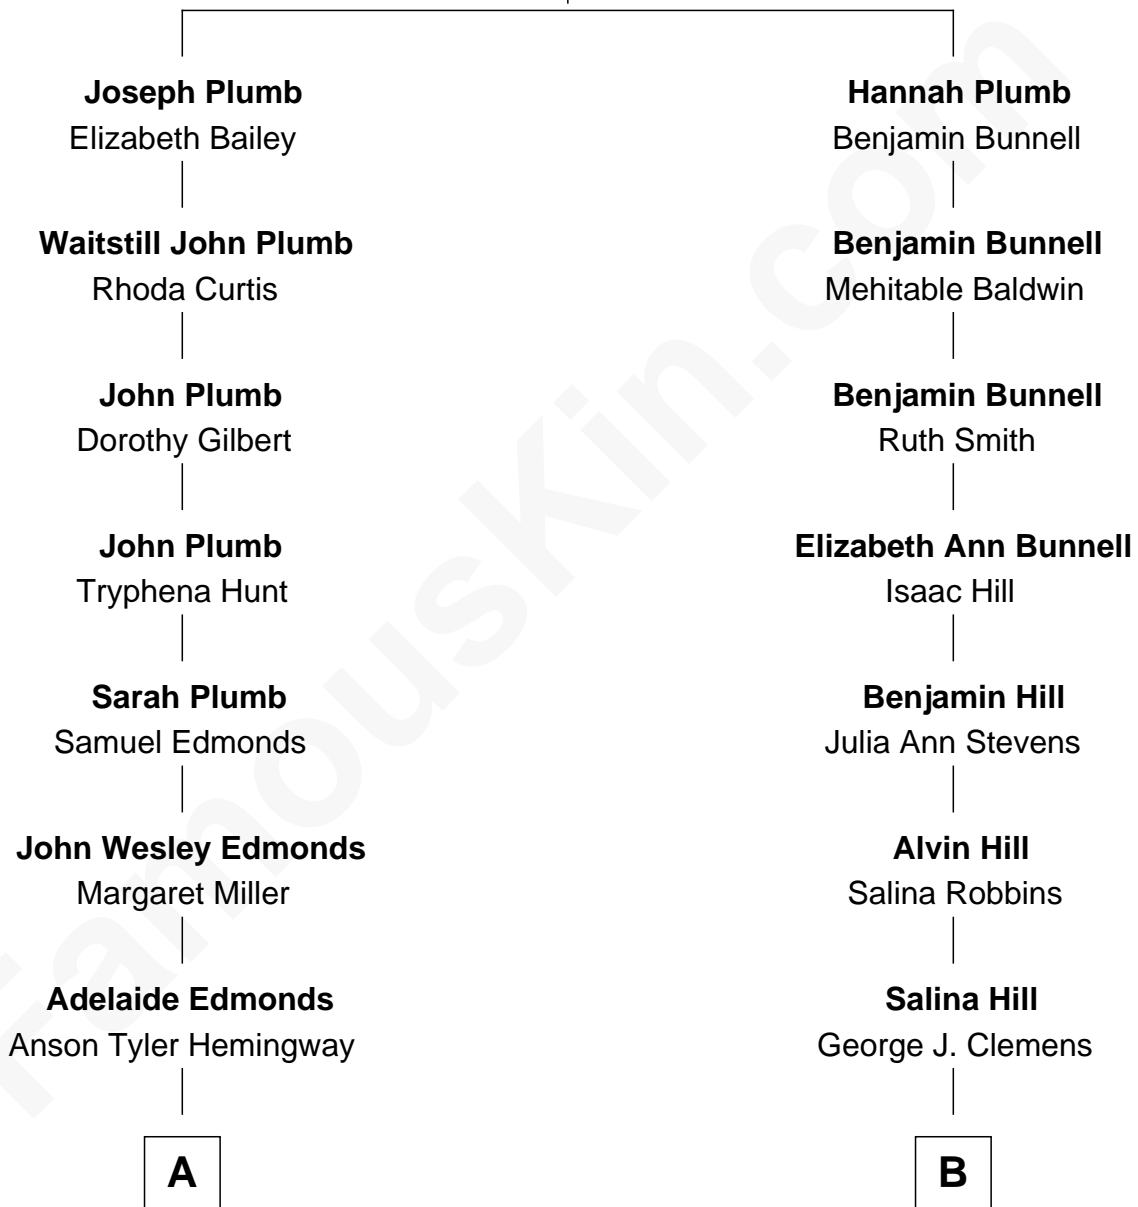

FamousKin.com

Relationship Chart of Ernest Hemingway

Author of The Sun Also Rises

8th cousin 2 times removed of

Anna Gunn

TV and Movie Actress

John Plumb
Elizabeth Norton

A