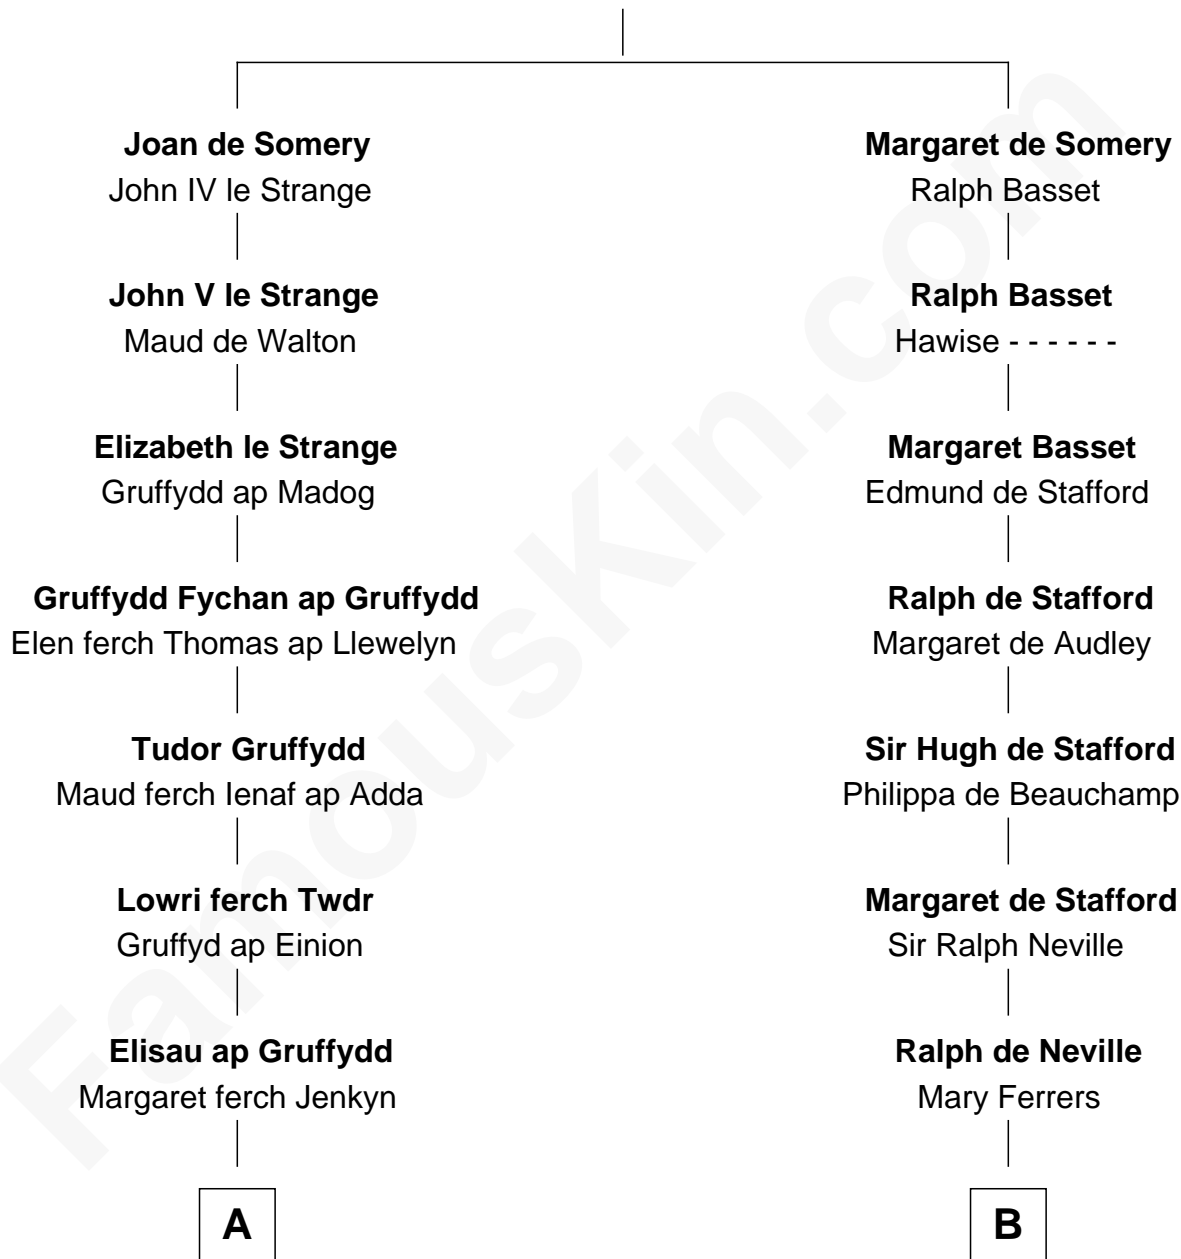

## Relationship Chart of Ernest Hemingway

*Author of The Sun Also Rises*

19th cousin 1 time removed of

**Harriet Martineau**

*Author of The Hour and the Man*

**Sir Roger de Somery**

Nichole d'Aubenev

**C**

**Allen Hemingway**  
Harriet Louisa Tyler

**Anson Tyler Hemingway**  
Adelaide Edmonds

**Clarence Edmonds Hemingway**  
Grace H. Hall

**Ernest Hemingway**  
*Author of [The Sun Also Rises](#)*

**D**

**Sarah Meadows**  
Dr. David Martineau