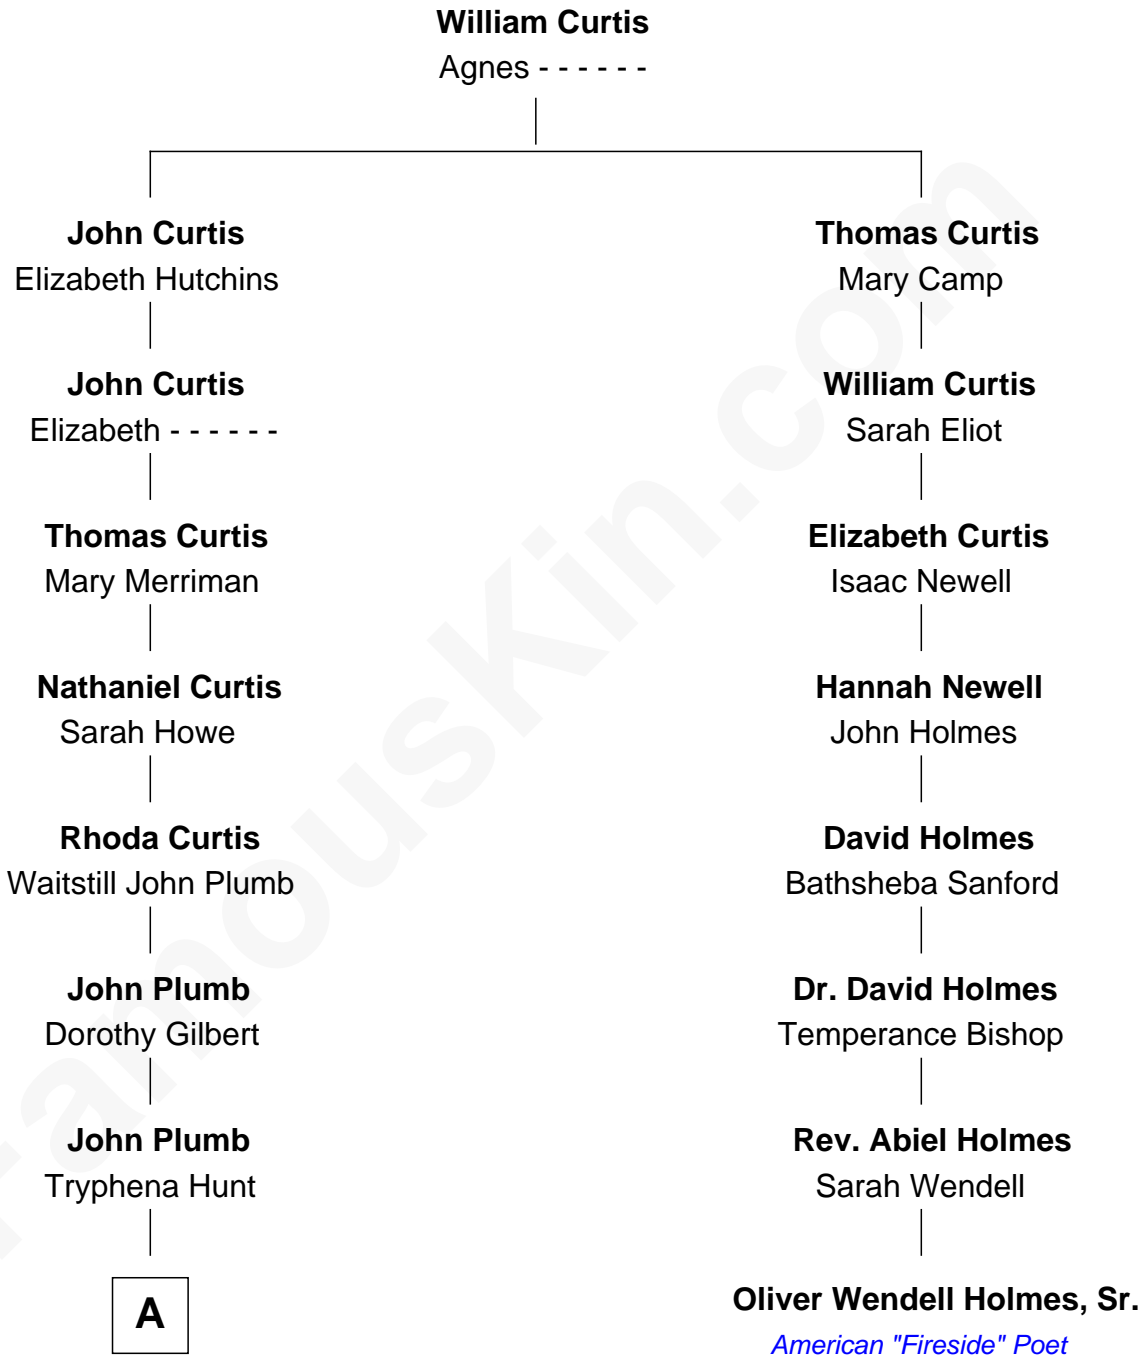

FamousKin.com

Relationship Chart of Ernest Hemingway

Author of The Sun Also Rises

7th cousin 4 times removed of

Oliver Wendell Holmes, Sr.

American "Fireside" Poet

A

—
Sarah Plumb

Samuel Edmonds

—
John Wesley Edmonds

Margaret Miller

—
Adelaide Edmonds

Anson Tyler Hemingway

—
Clarence Edmonds Hemingway

Grace H. Hall

—
Ernest Hemingway

Author of [The Sun Also Rises](#)