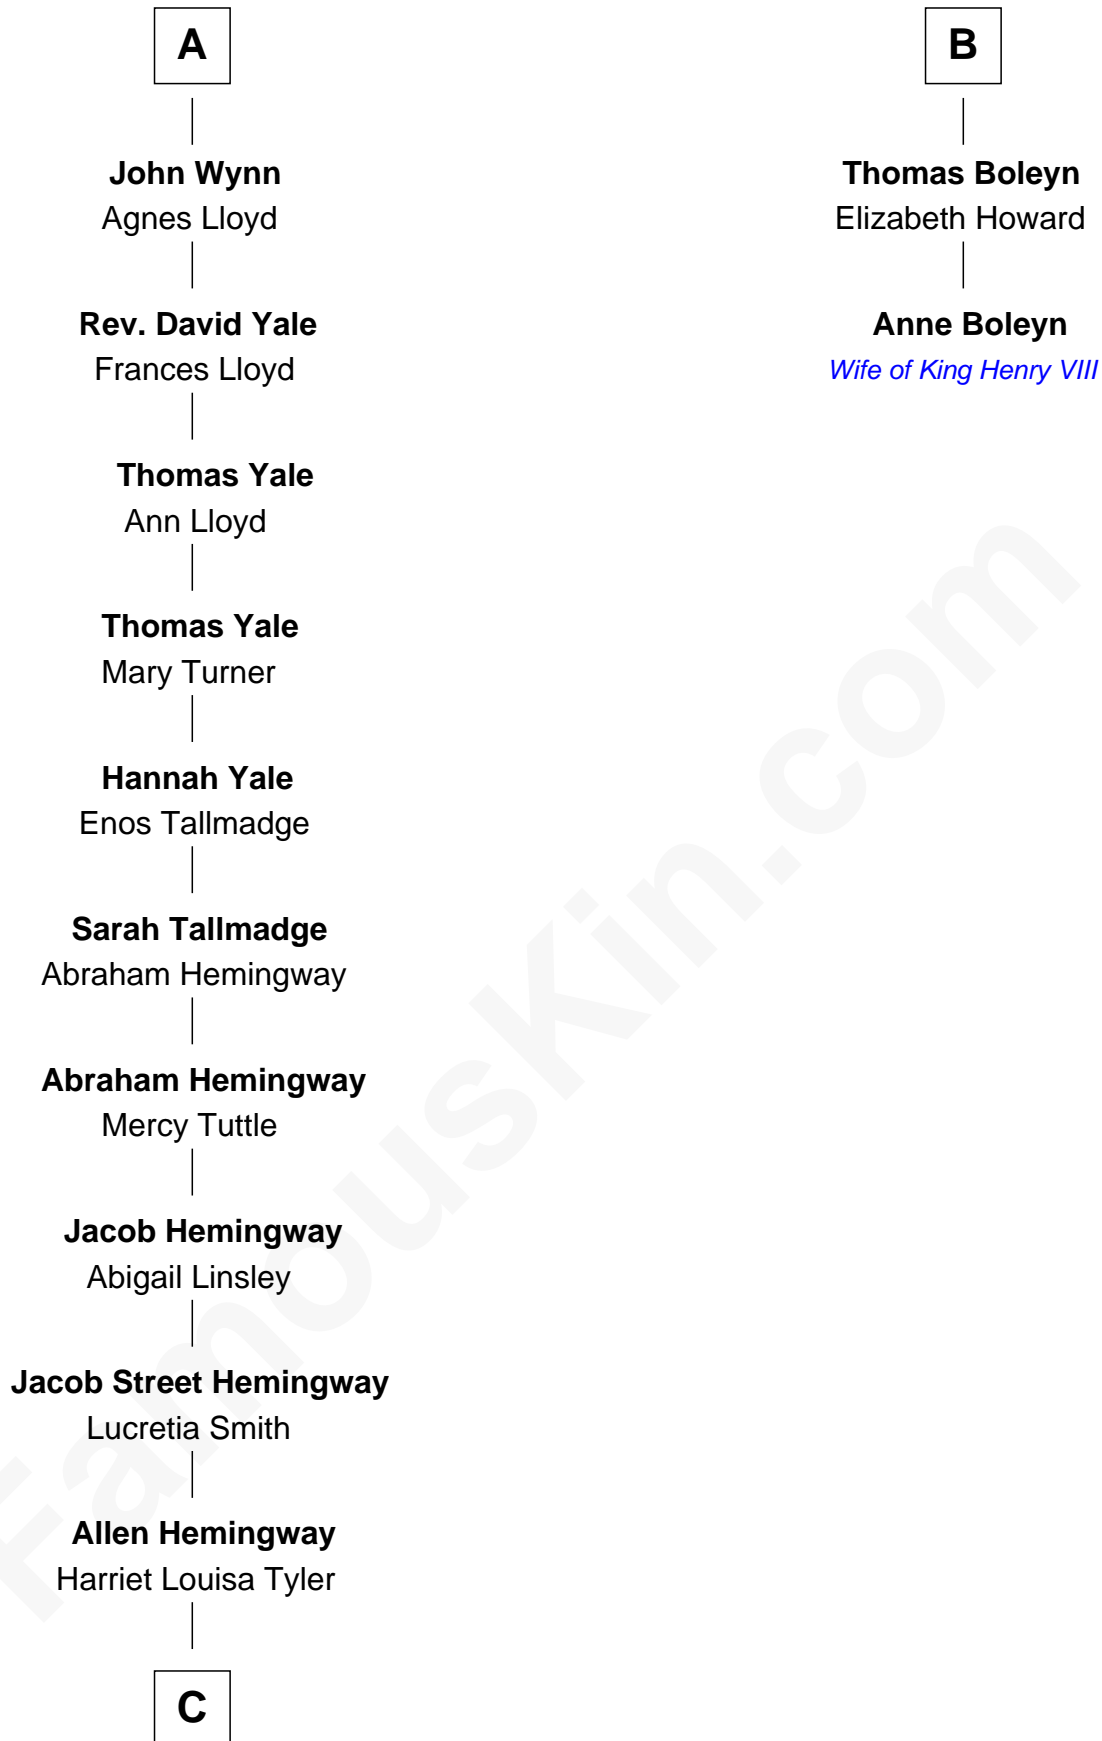

FamousKin.com

Relationship Chart of Ernest Hemingway

Author of The Sun Also Rises

8th cousin 11 times removed of

Anne Boleyn

2nd Wife of King Henry VIII

C

—
Anson Tyler Hemingway

Adelaide Edmonds

—
Clarence Edmonds Hemingway

Grace H. Hall

—
Ernest Hemingway

Author of [The Sun Also Rises](#)

FamousKin.com