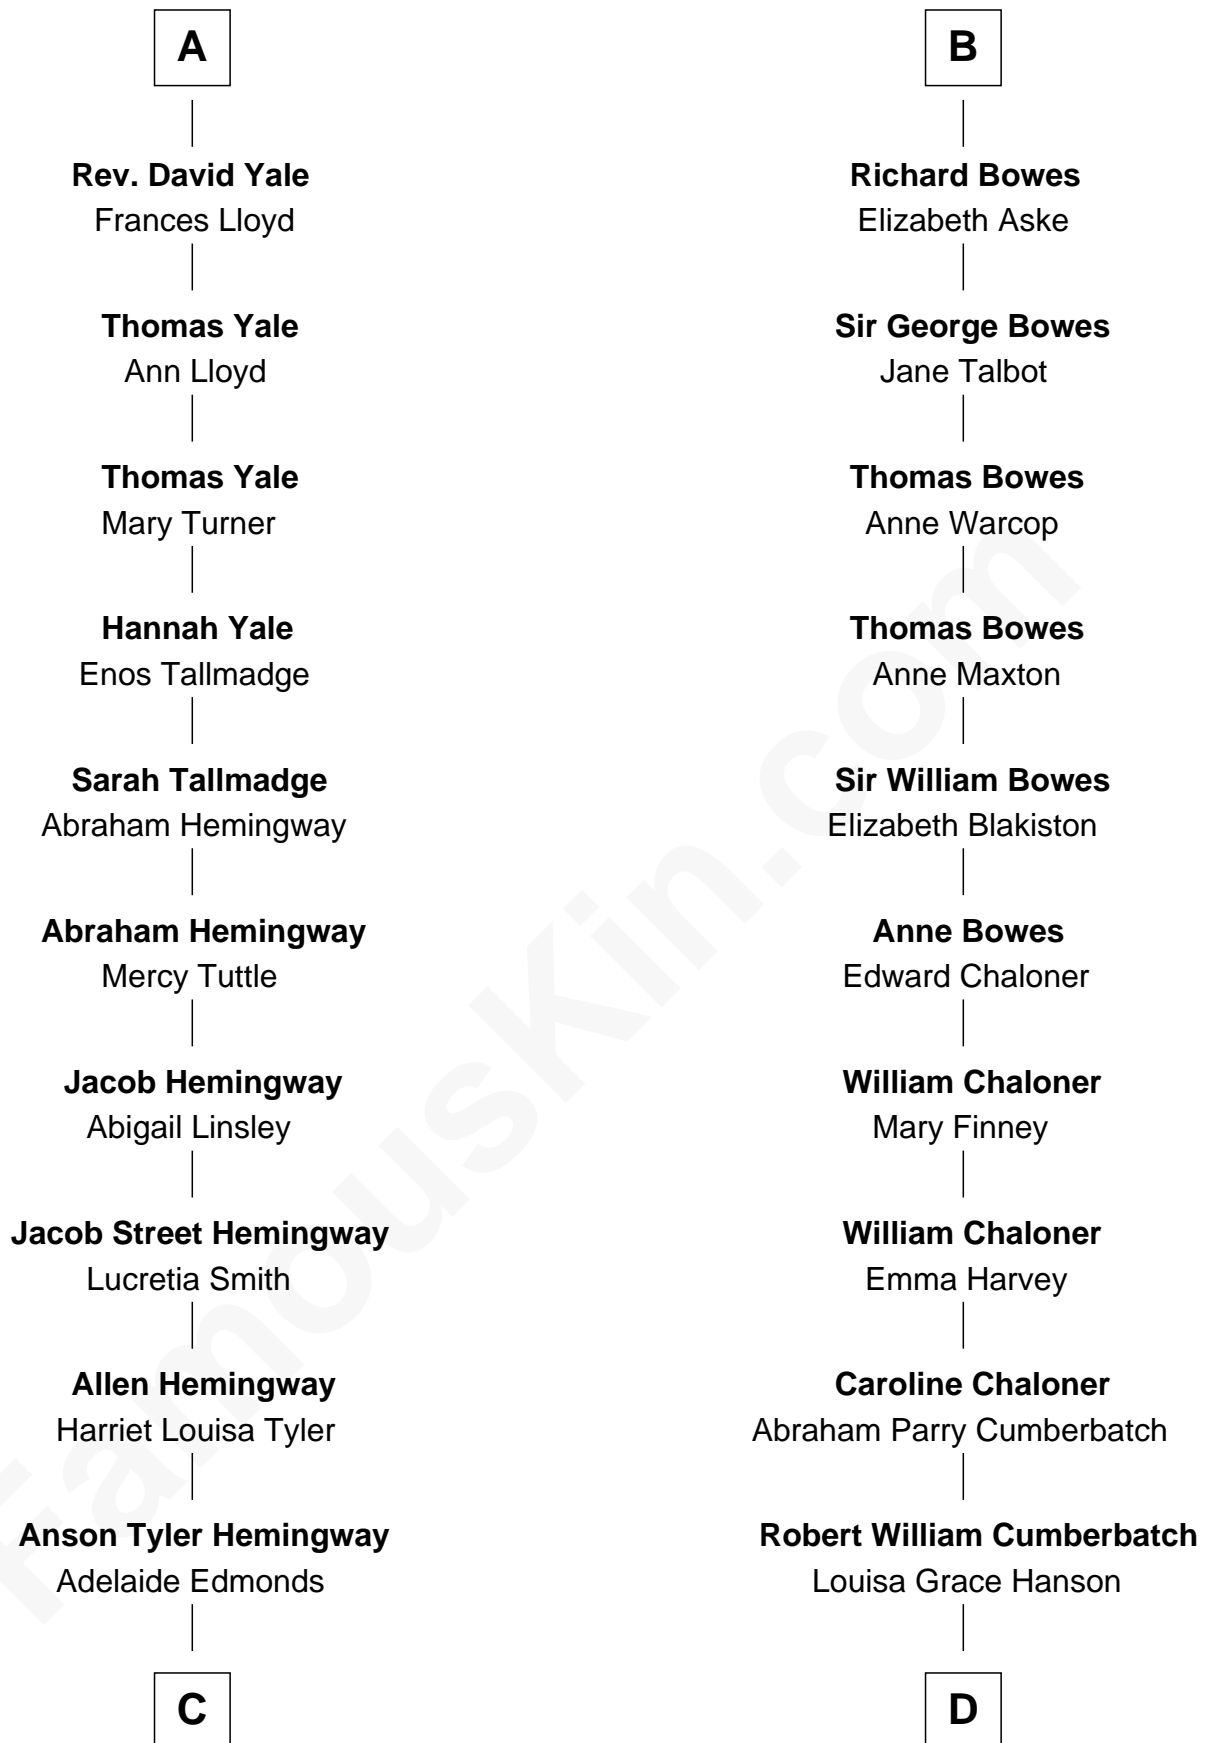

## Relationship Chart of Ernest Hemingway

*Author of The Sun Also Rises*

18th cousin 2 times removed of

**Benedict Cumberbatch**

*Movie, Television and Stage Actor*

**C**

**Clarence Edmonds Hemingway**

Grace H. Hall