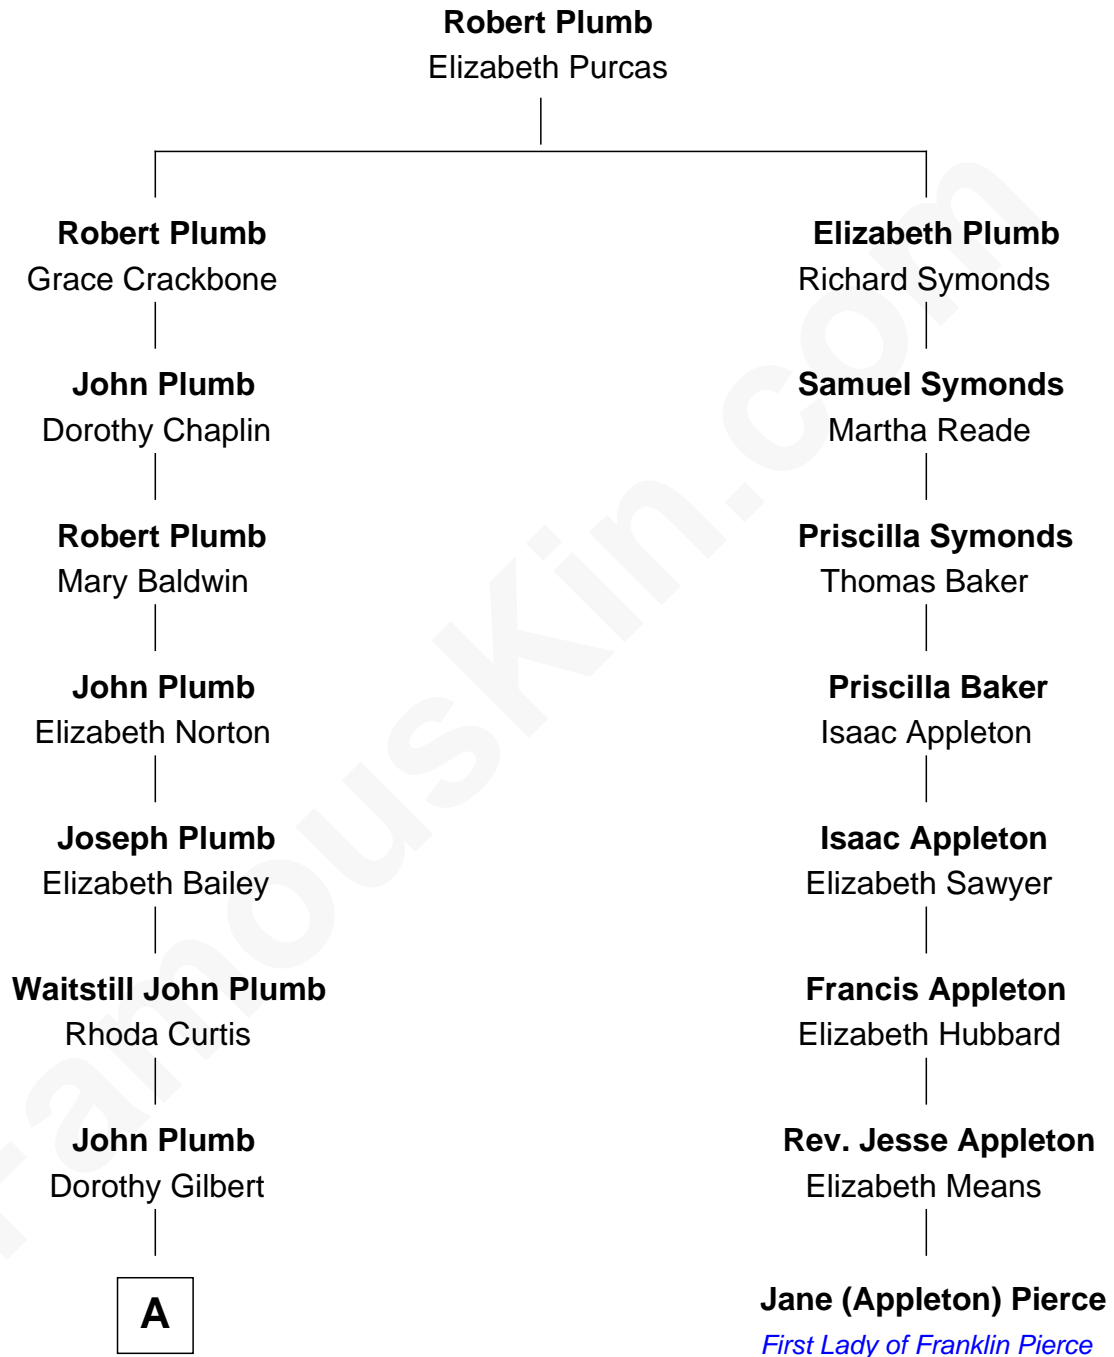

# FamousKin.com

## Relationship Chart of Ernest Hemingway

*Author of The Sun Also Rises*

7th cousin 5 times removed of

**Jane (Appleton) Pierce**

*First Lady of President Franklin Pierce*

**A**

—  
**John Plumb**  
Tryphena Hunt