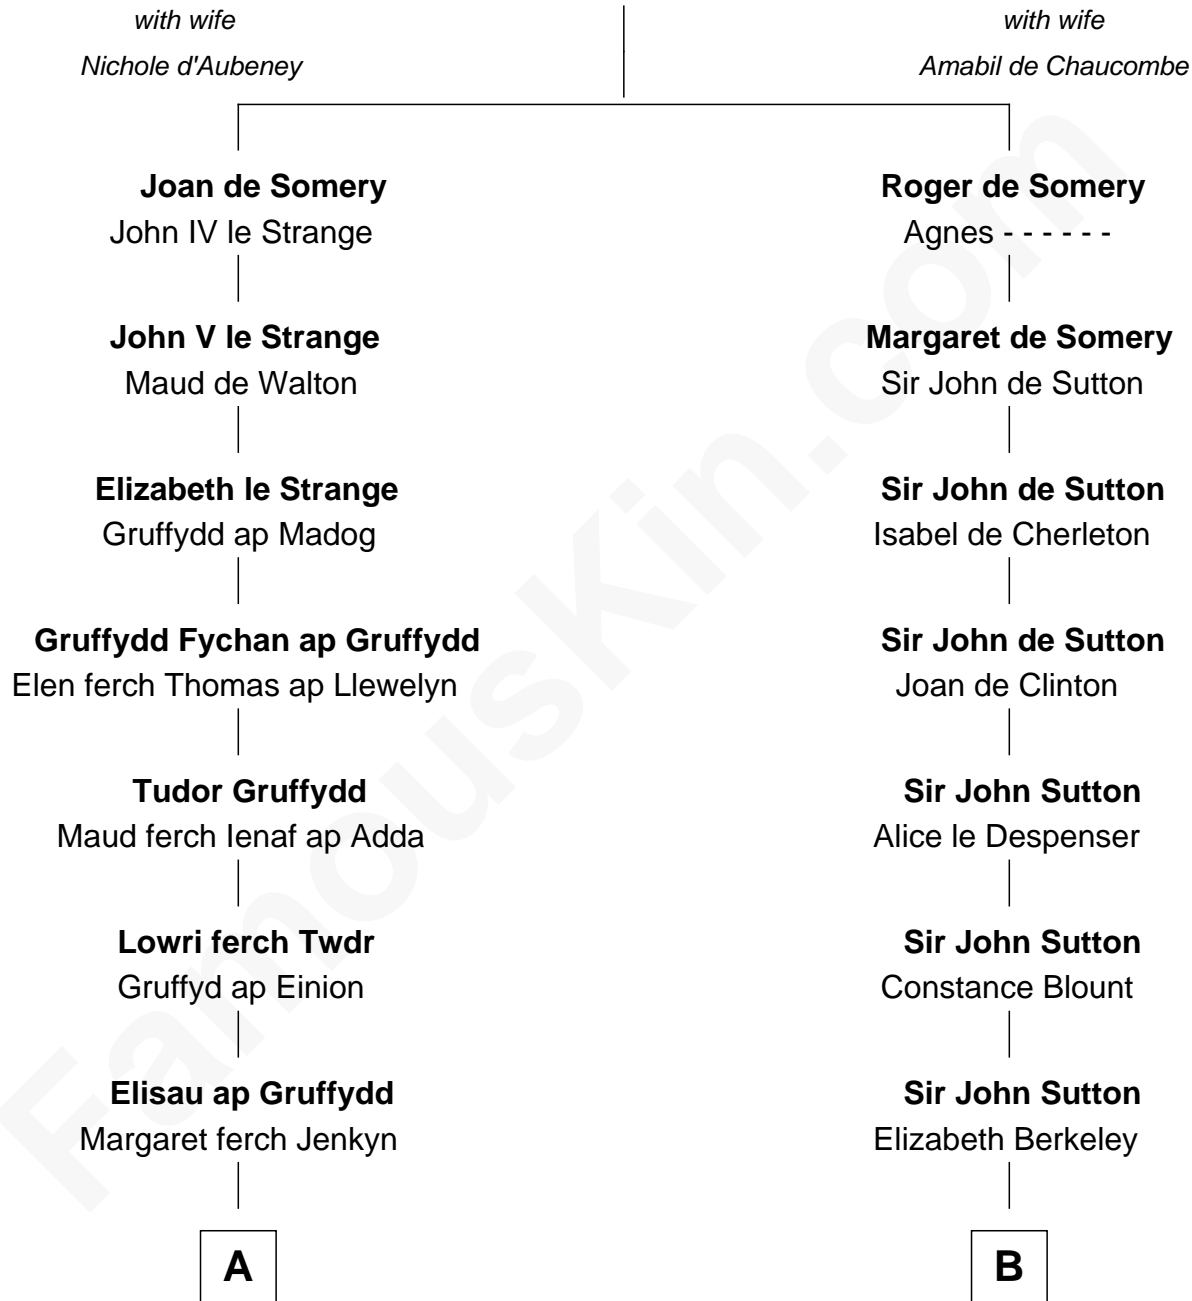

FamousKin.com

Relationship Chart of Ernest Hemingway

Author of The Sun Also Rises

20th cousin of

J.P. Morgan, Jr.

American Banker and Philanthropist

Sir Roger de Somery

C

Allen Hemingway
Harriet Louisa Tyler

Anson Tyler Hemingway
Adelaide Edmonds

Clarence Edmonds Hemingway
Grace H. Hall

Ernest Hemingway
Author of The Sun Also Rises

D

William Gedney Tracy
Rachel Huntington

Charles F. Tracy
Louisa Kirkland