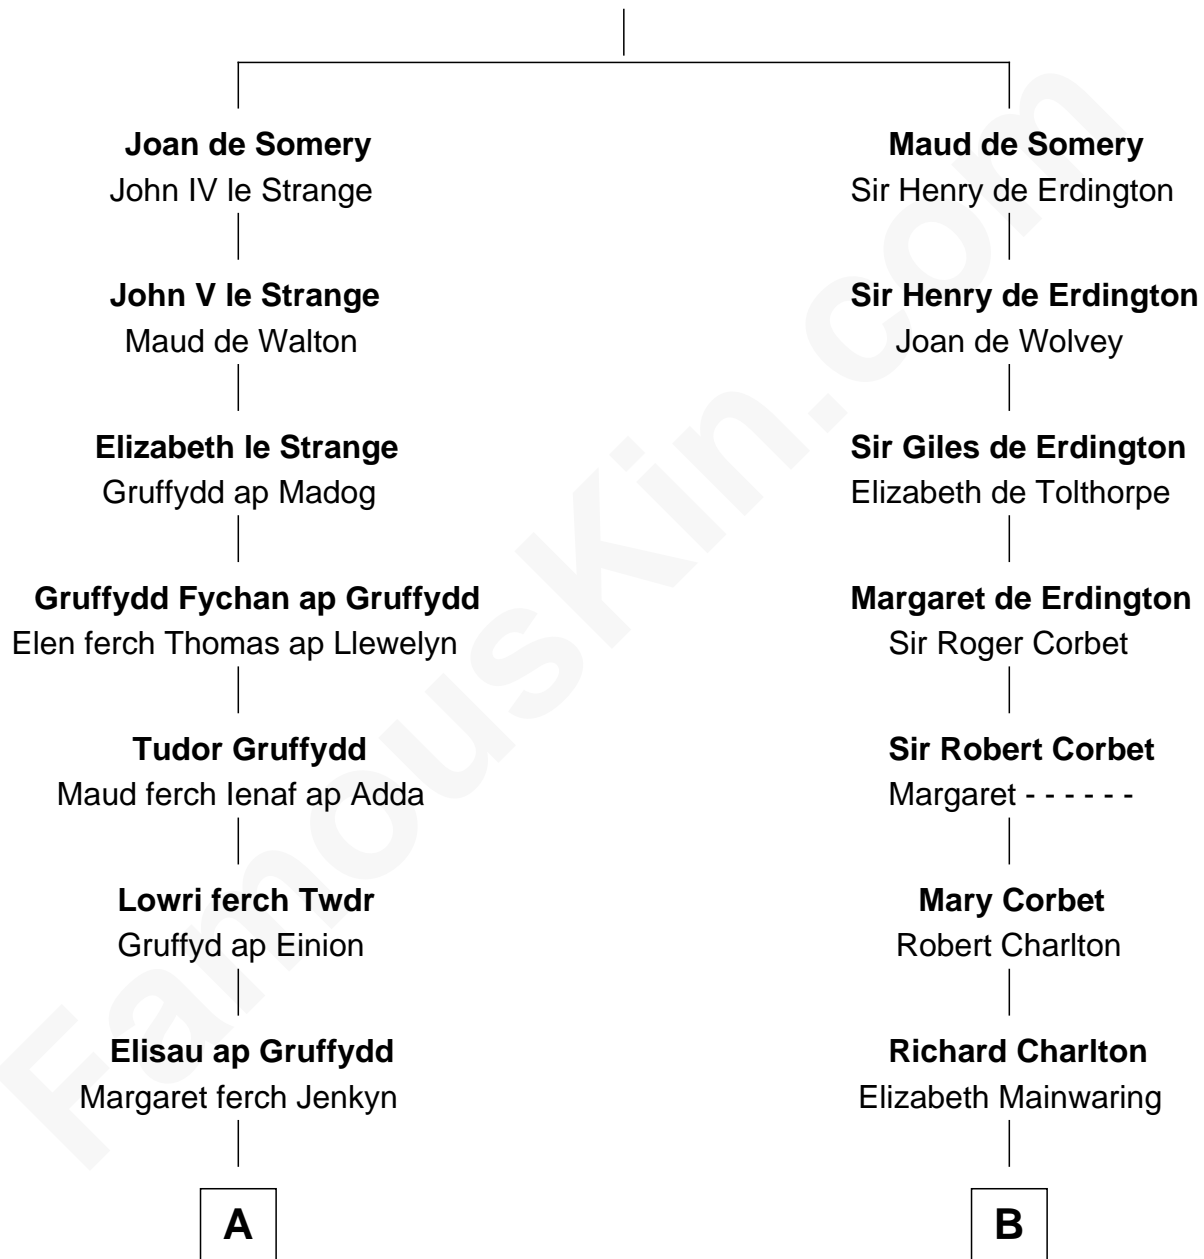

FamousKin.com
Relationship Chart of
Ernest Hemingway

Author of The Sun Also Rises

17th cousin 3 times removed of

Thomas Sim Lee

2nd and 7th Governor of Maryland

Sir Roger de Somery

Nichole d'Aubenev

C

Allen Hemingway
Harriet Louisa Tyler

Anson Tyler Hemingway
Adelaide Edmonds

Clarence Edmonds Hemingway
Grace H. Hall

Ernest Hemingway
Author of The Sun Also Rises

FamousKin.com