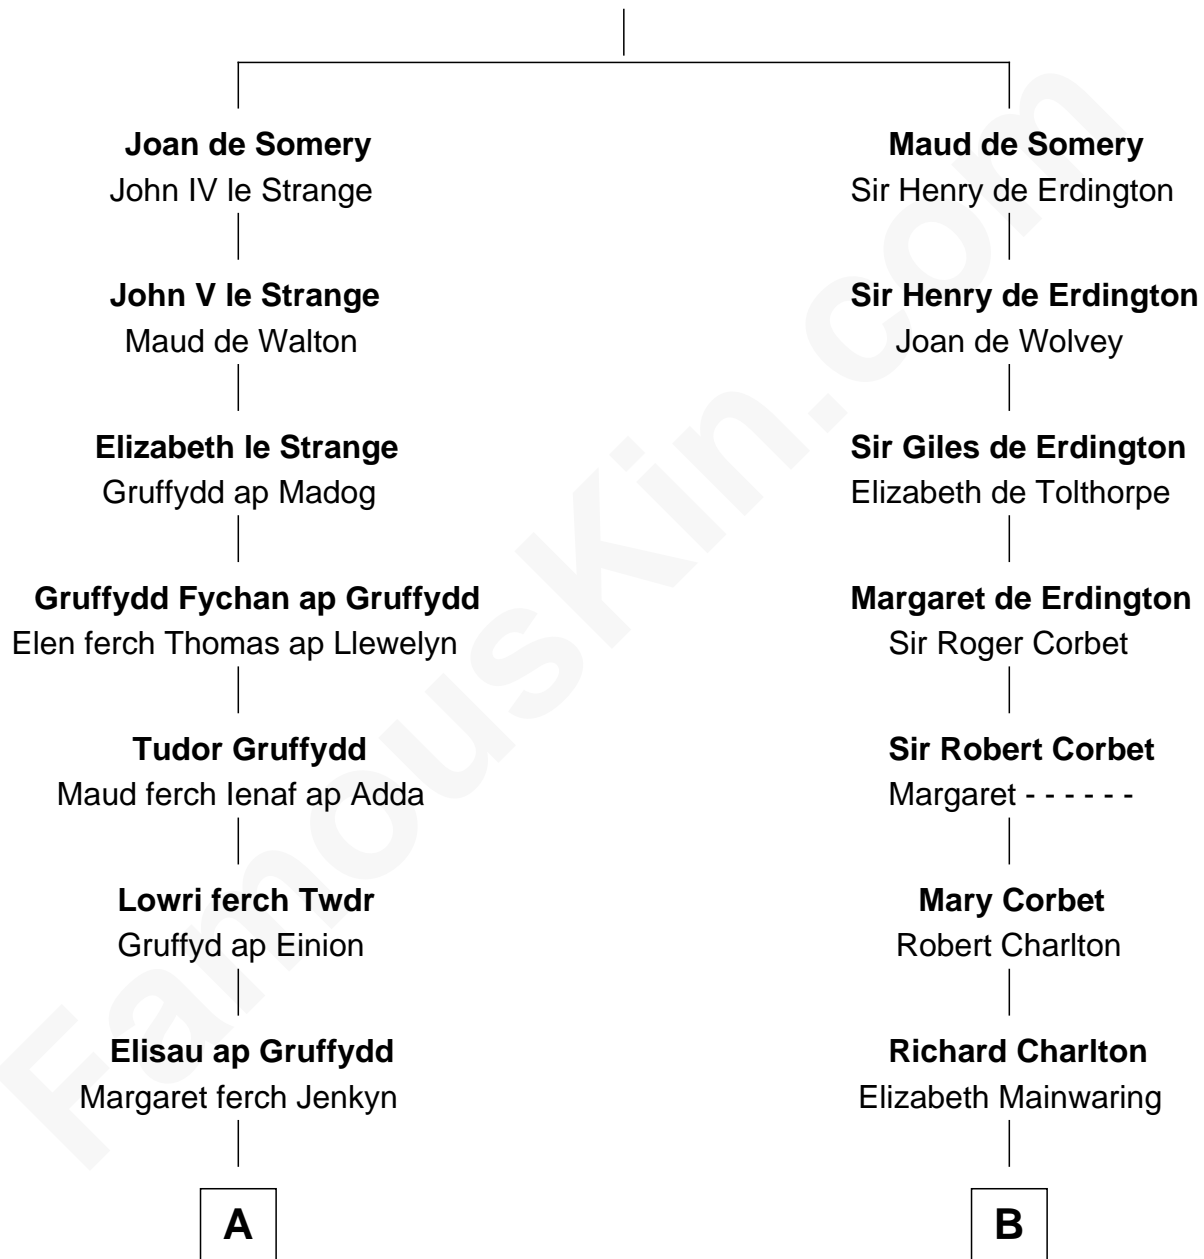

FamousKin.com

Relationship Chart of Ernest Hemingway

Author of The Sun Also Rises

20th cousin of

Henry Lloyd

40th Governor of Maryland

Sir Roger de Somery

Nichole d'Aubenev

C

Allen Hemingway
Harriet Louisa Tyler

Anson Tyler Hemingway
Adelaide Edmonds

Clarence Edmonds Hemingway
Grace H. Hall

Ernest Hemingway
Author of The Sun Also Rises

D

Elizabeth Tayloe
Col. Edward Lloyd

Col. Edward Lloyd
Sally Scott Murray

Daniel Lloyd
Catherine Henry

Henry Lloyd
40th Governor of Maryland