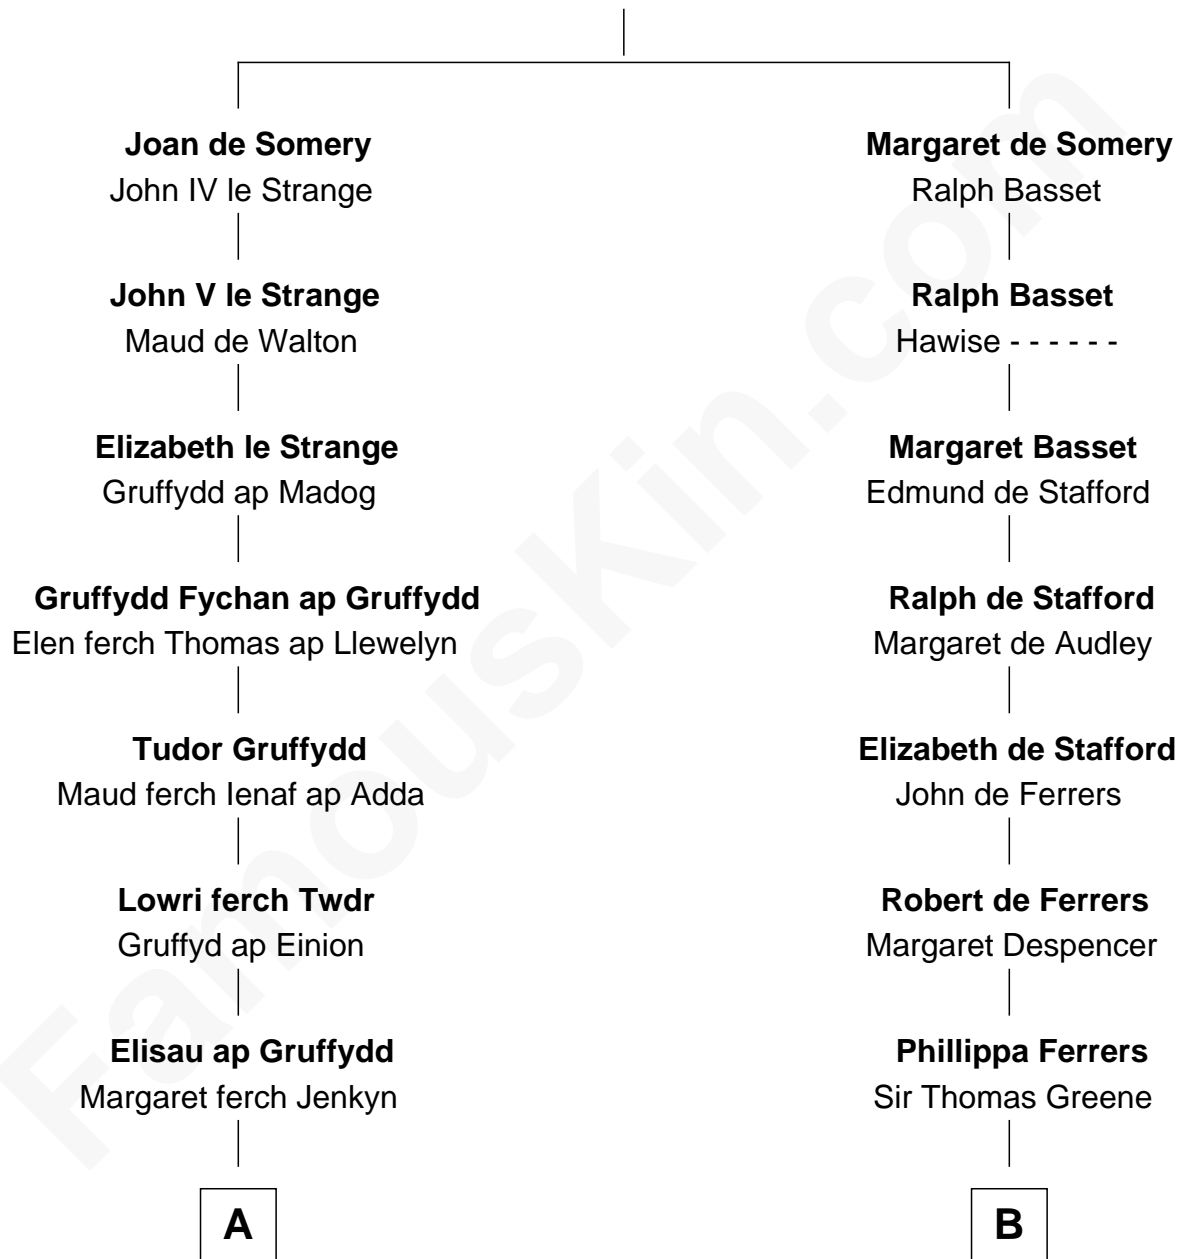

FamousKin.com

Relationship Chart of Ernest Hemingway

Author of The Sun Also Rises

20th cousin 1 time removed of

Henry Clay Folger

Founder of Folger Shakespeare Library and Chairman of Standard Oil

Sir Roger de Somery

Nichole d'Aubenev

C

Allen Hemingway
Harriet Louisa Tyler

Anson Tyler Hemingway
Adelaide Edmonds

Clarence Edmonds Hemingway
Grace H. Hall

Ernest Hemingway
Author of The Sun Also Rises

D

Peleg Slocum
Elizabeth Brown

Rebecca Slocum
George Folger

Samuel Brown Folger
Nancy F. Hiller

Henry Clay Folger
Eliza Jane Clark

Henry Clay Folger
Chairman of Standard Oil