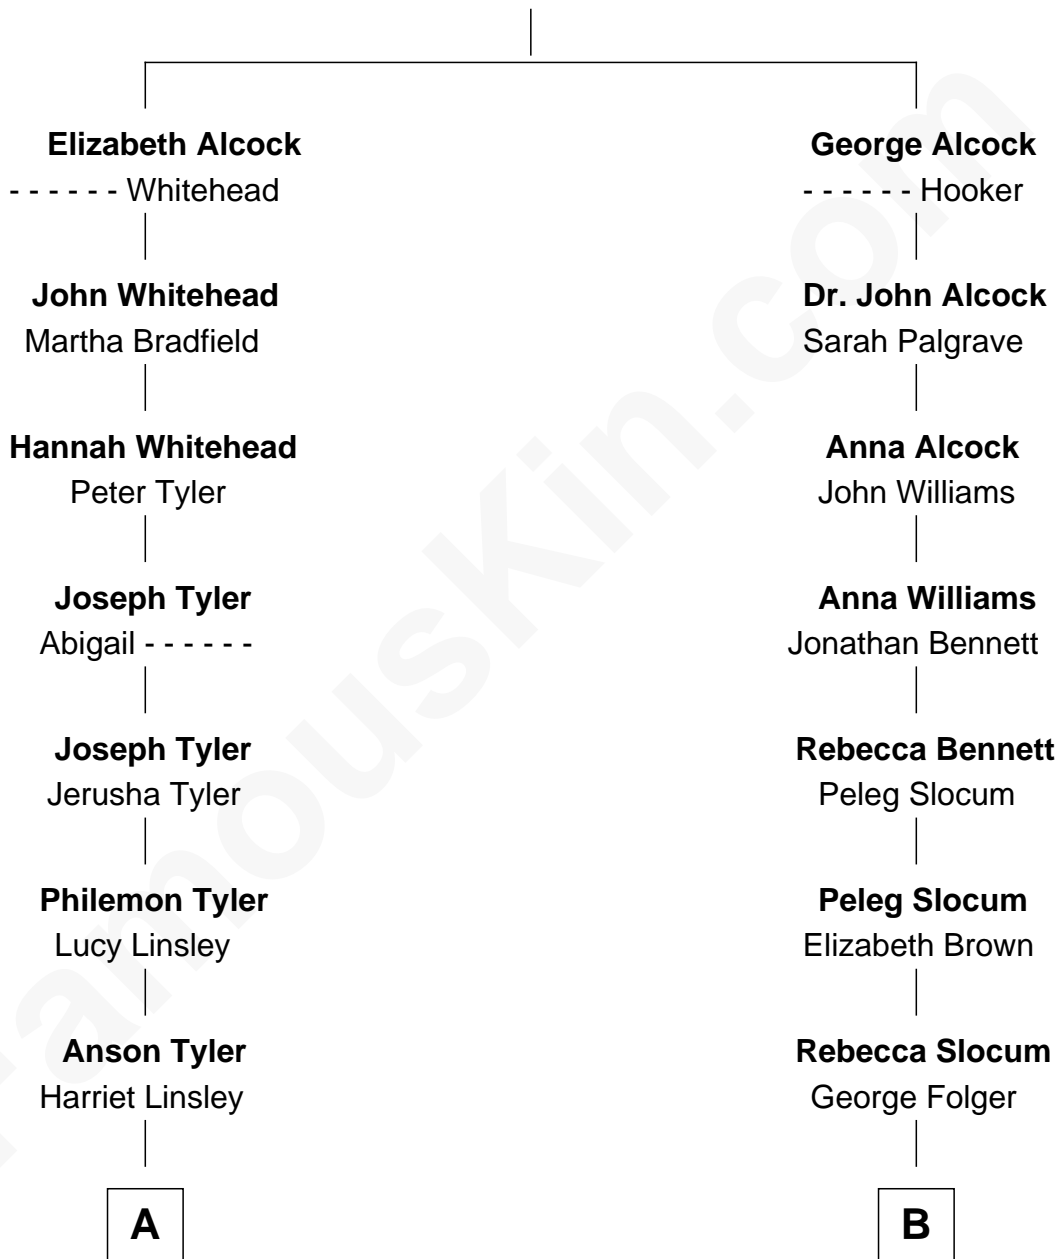

FamousKin.com

Relationship Chart of Ernest Hemingway

Author of The Sun Also Rises

8th cousin 2 times removed of

J. A. Folger

Founder of Folger Coffee Company

----- Alcock

FamousKin.com