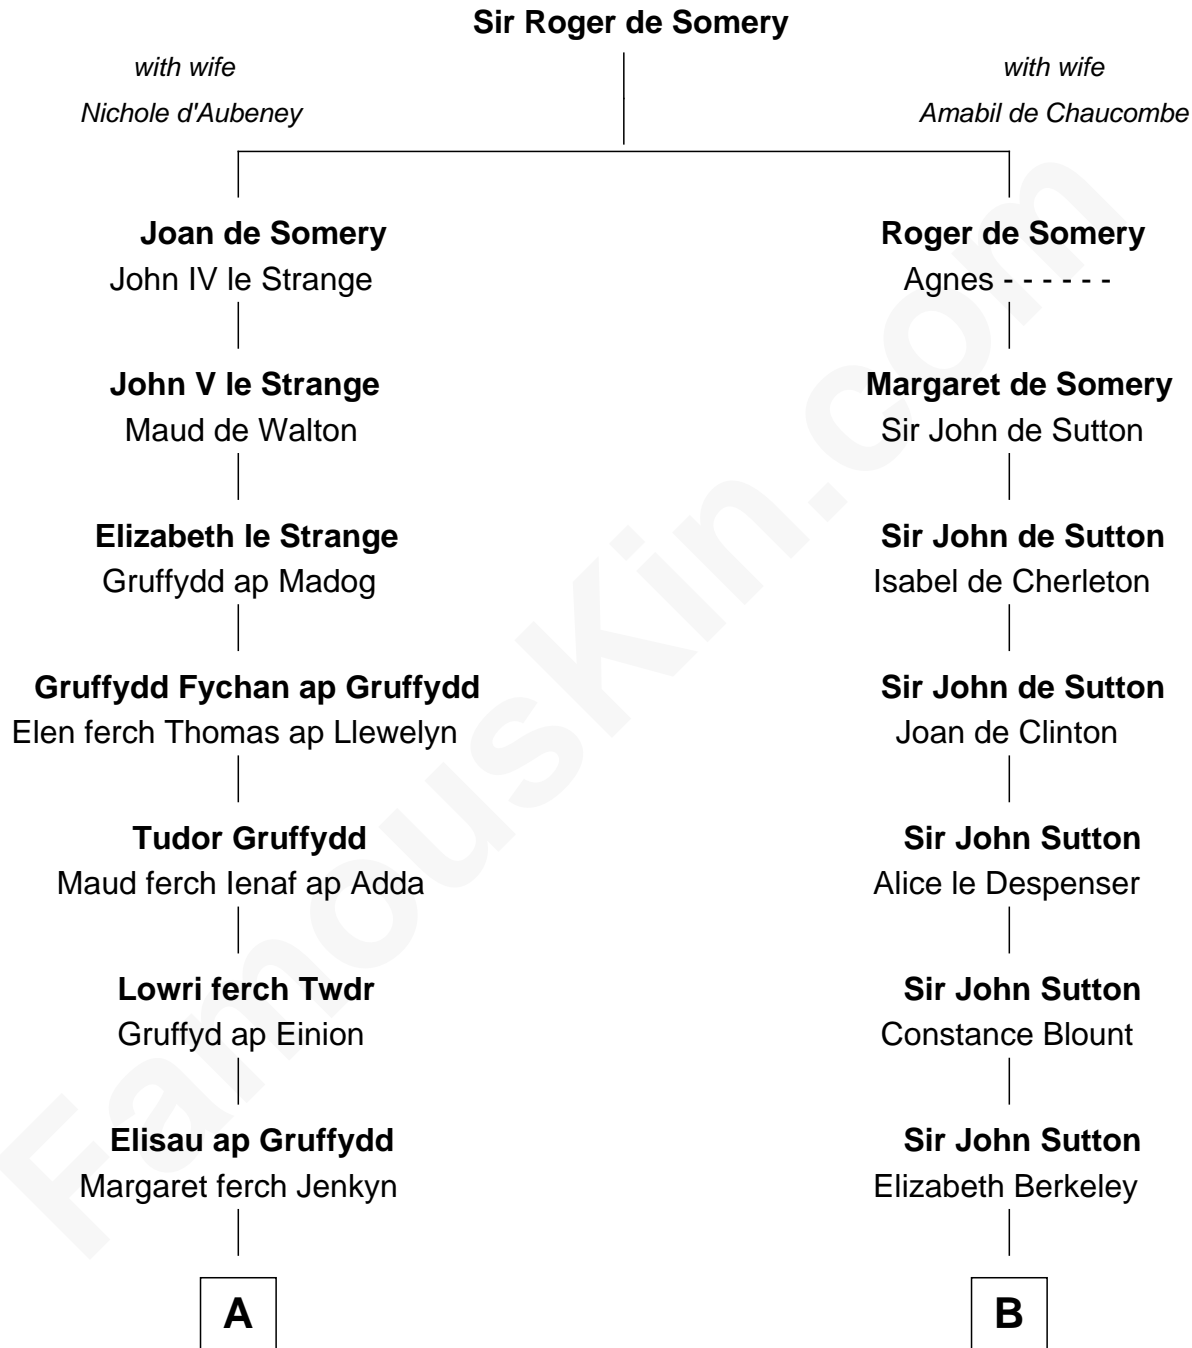

FamousKin.com

Relationship Chart of Ernest Hemingway

Author of The Sun Also Rises

20th cousin 1 time removed of

Dr. H. H. Holmes

Serial Killer aka "Devil in the White City"

C

Allen Hemingway
Harriet Louisa Tyler

Levi Horton Mudgett
Theodate Page Price

Dr. H. H. Holmes
Serial Killer Dr. H. H. Holmes