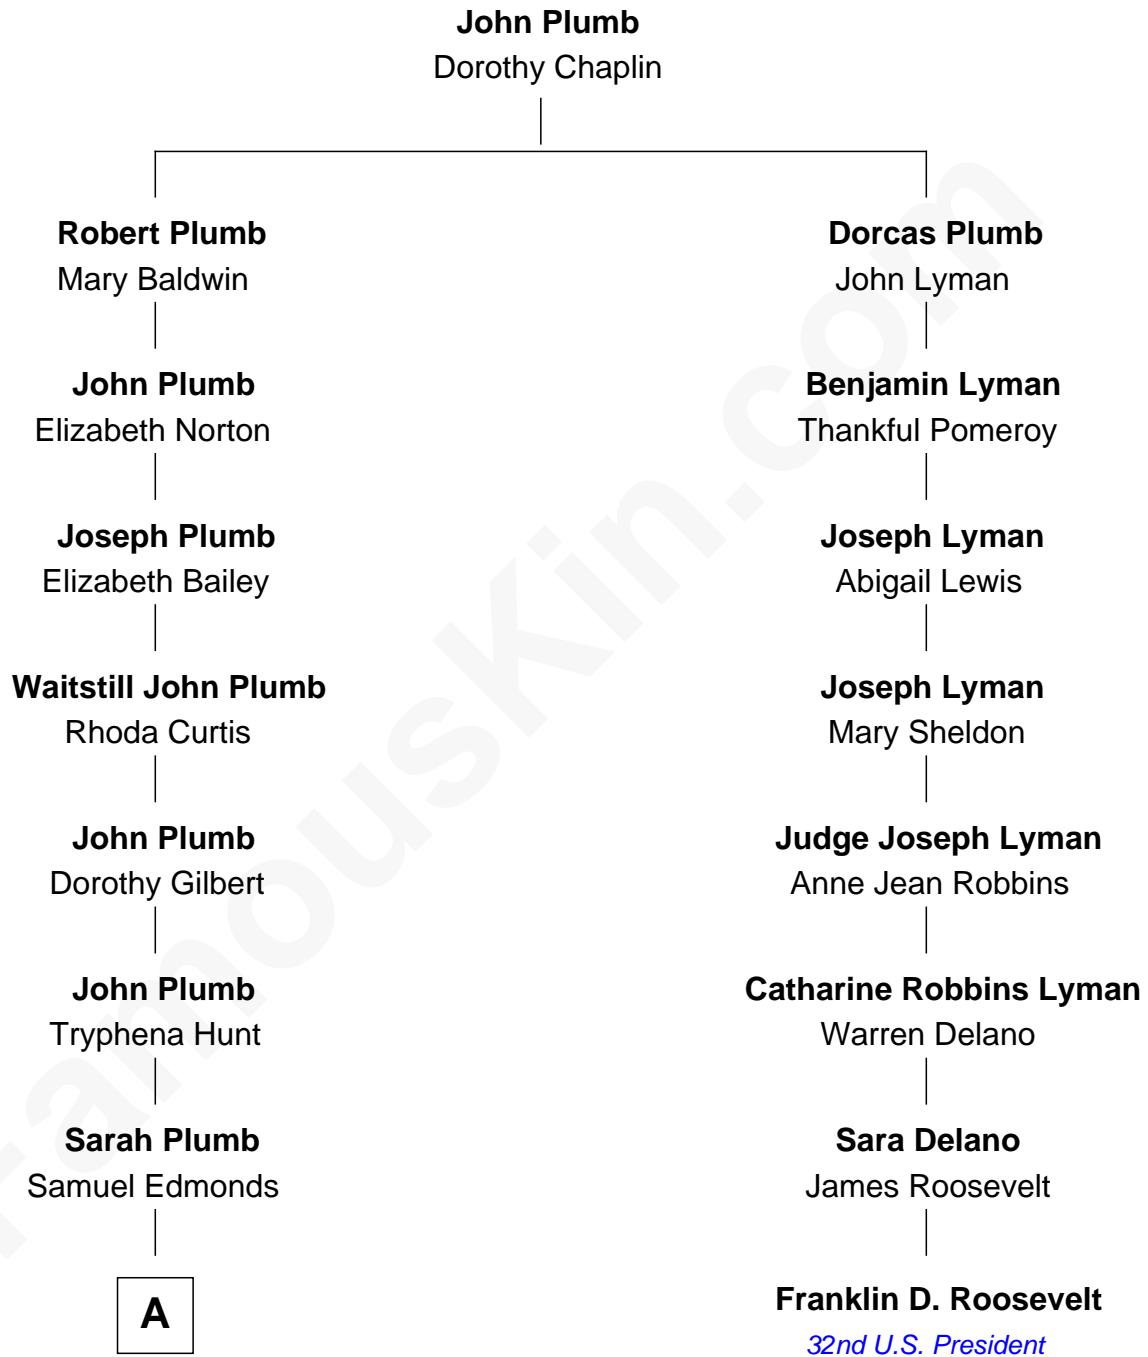

FamousKin.com

Relationship Chart of Ernest Hemingway

Author of The Sun Also Rises

7th cousin 3 times removed of

Franklin D. Roosevelt

32nd U.S. President

A

—
John Wesley Edmonds

Margaret Miller

—
Adelaide Edmonds

Anson Tyler Hemingway

—
Clarence Edmonds Hemingway

Grace H. Hall

—
Ernest Hemingway

Author of [The Sun Also Rises](#)

FamousKin.com