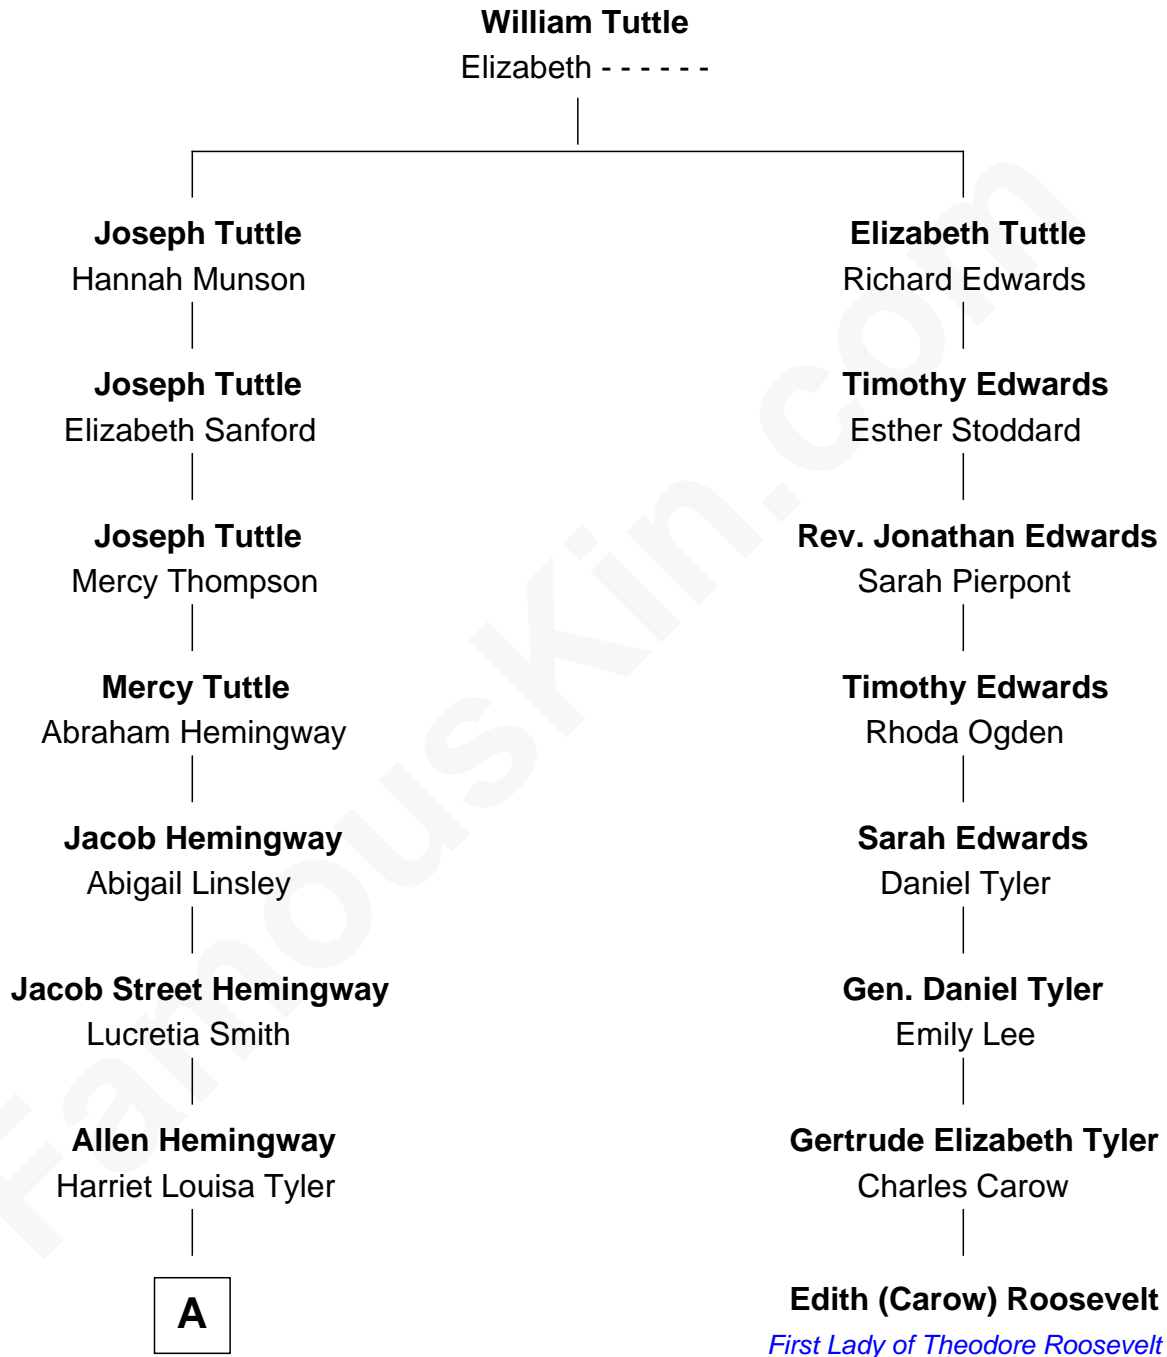

FamousKin.com

Relationship Chart of Ernest Hemingway

Author of The Sun Also Rises

7th cousin 2 times removed of

Edith (Carow) Roosevelt

First Lady of President Theodore Roosevelt

A

—
Anson Tyler Hemingway

Adelaide Edmonds

—
Clarence Edmonds Hemingway

Grace H. Hall

—
Ernest Hemingway

Author of [The Sun Also Rises](#)

FamousKin.com