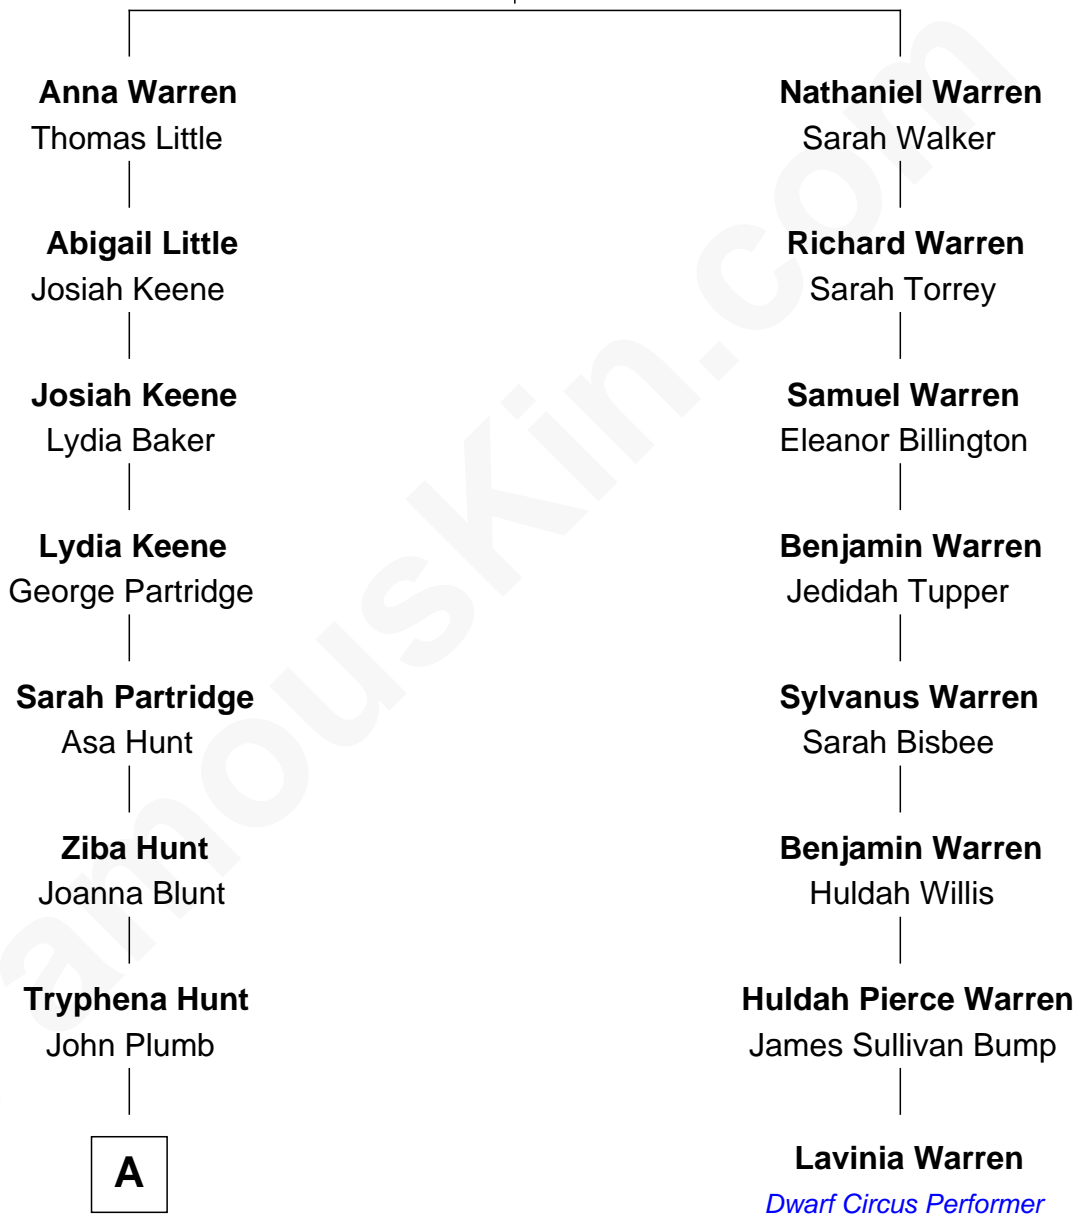

FamousKin.com

Relationship Chart of Ernest Hemingway

Author of The Sun Also Rises

7th cousin 4 times removed of

Lavinia Warren

Dwarf Circus Performer

Richard Warren
Elizabeth Walker

A

—
Sarah Plumb
Samuel Edmonds

—
John Wesley Edmonds
Margaret Miller

—
Adelaide Edmonds
Anson Tyler Hemingway

—
Clarence Edmonds Hemingway
Grace H. Hall

—
Ernest Hemingway
Author of [The Sun Also Rises](#)

FamousKin.com