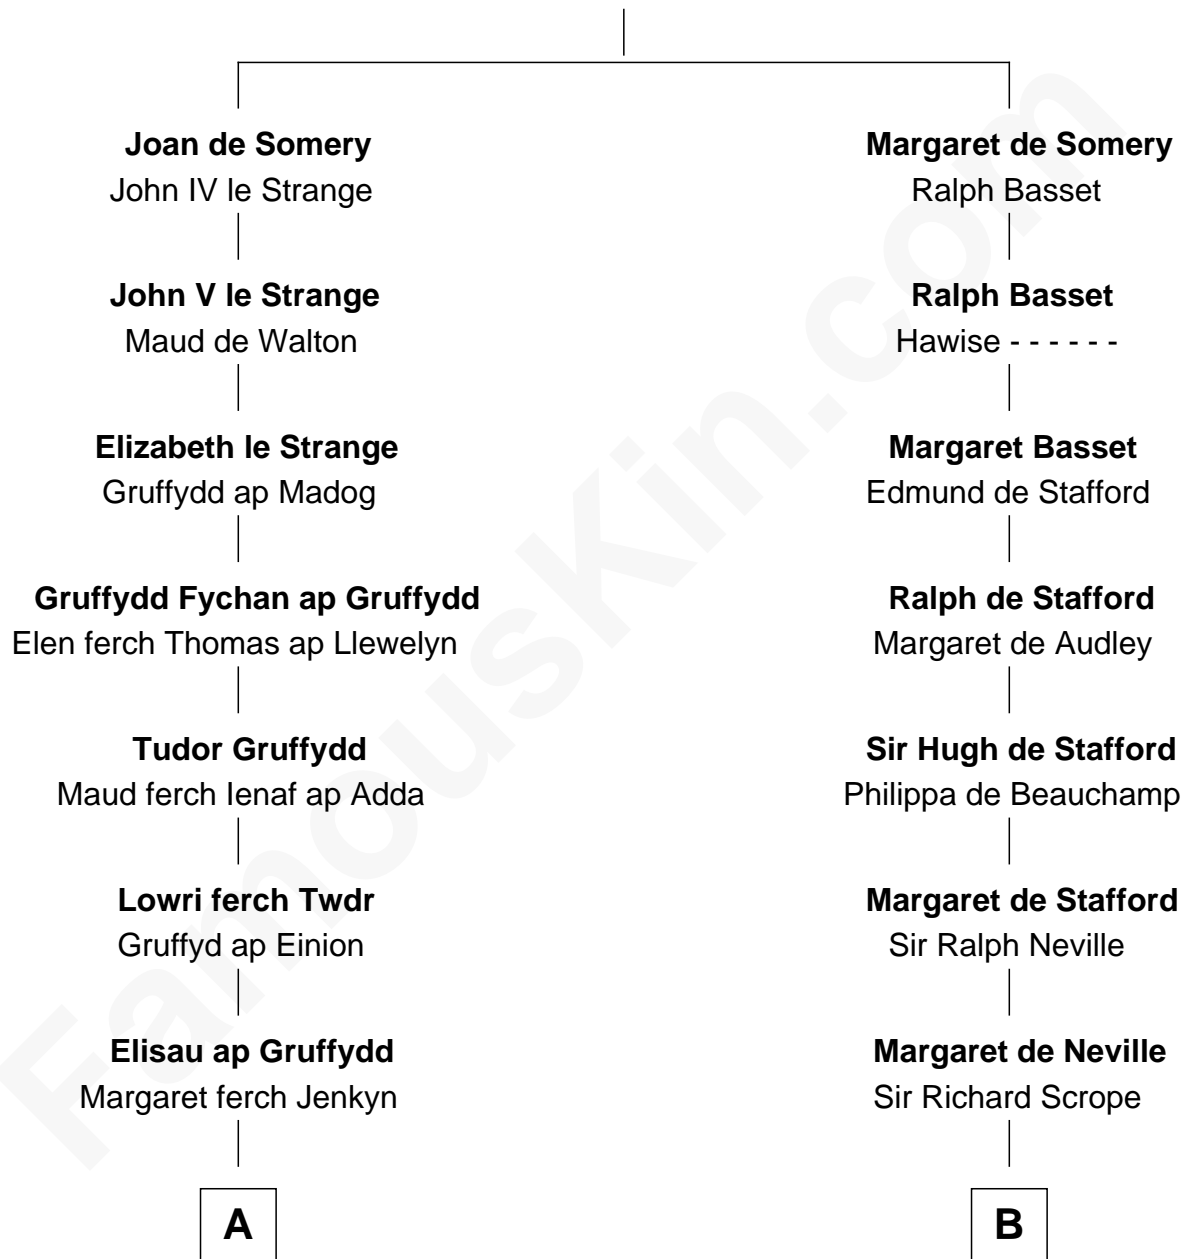

## Relationship Chart of Ernest Hemingway

*Author of The Sun Also Rises*

17th cousin 3 times removed of

**James Madison**

*4th U.S. President*

**Sir Roger de Somery**

Nichole d'Aubenev

**C**

Allen Hemingway  
Harriet Louisa Tyler

Anson Tyler Hemingway  
Adelaide Edmonds

Clarence Edmonds Hemingway  
Grace H. Hall

Ernest Hemingway  
*Author of [The Sun Also Rises](#)*

FamousKin.com