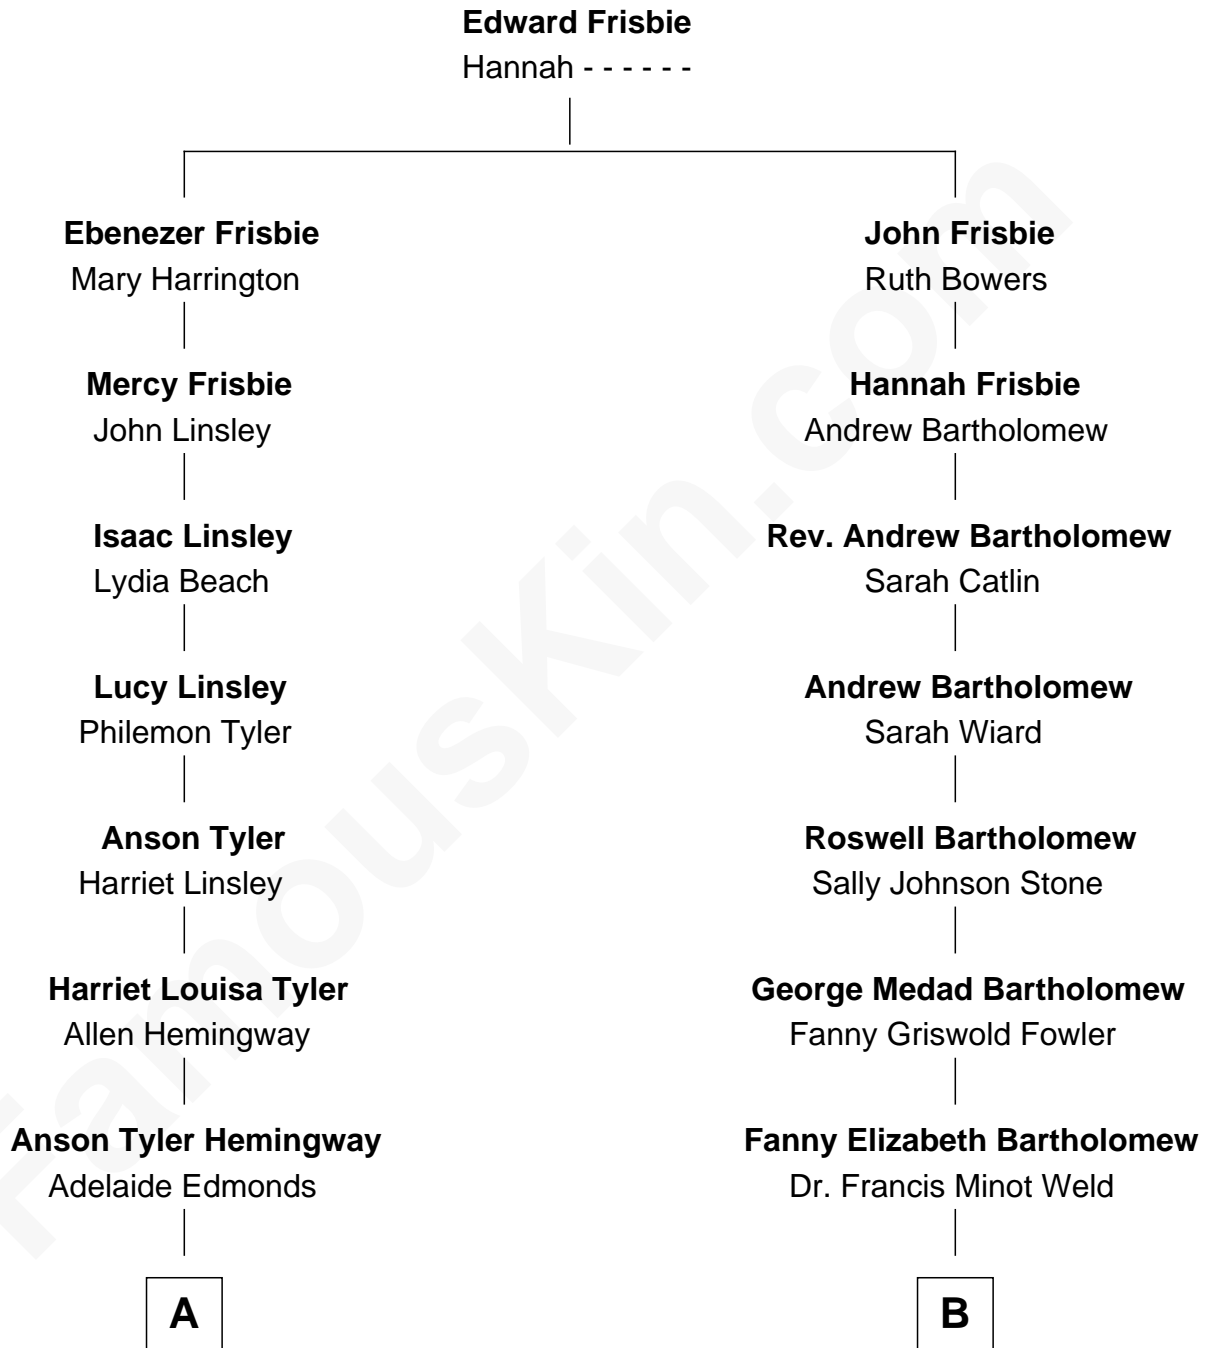

FamousKin.com

Relationship Chart of Ernest Hemingway

Author of The Sun Also Rises

8th cousin 1 time removed of

Bill Weld

68th Governor of Massachusetts

A

Clarence Edmonds Hemingway

Grace H. Hall

Ernest Hemingway

Author of [The Sun Also Rises](#)

B

Francis Minot Weld

Margaret Low White

David Weld

Mary Blake Nichols