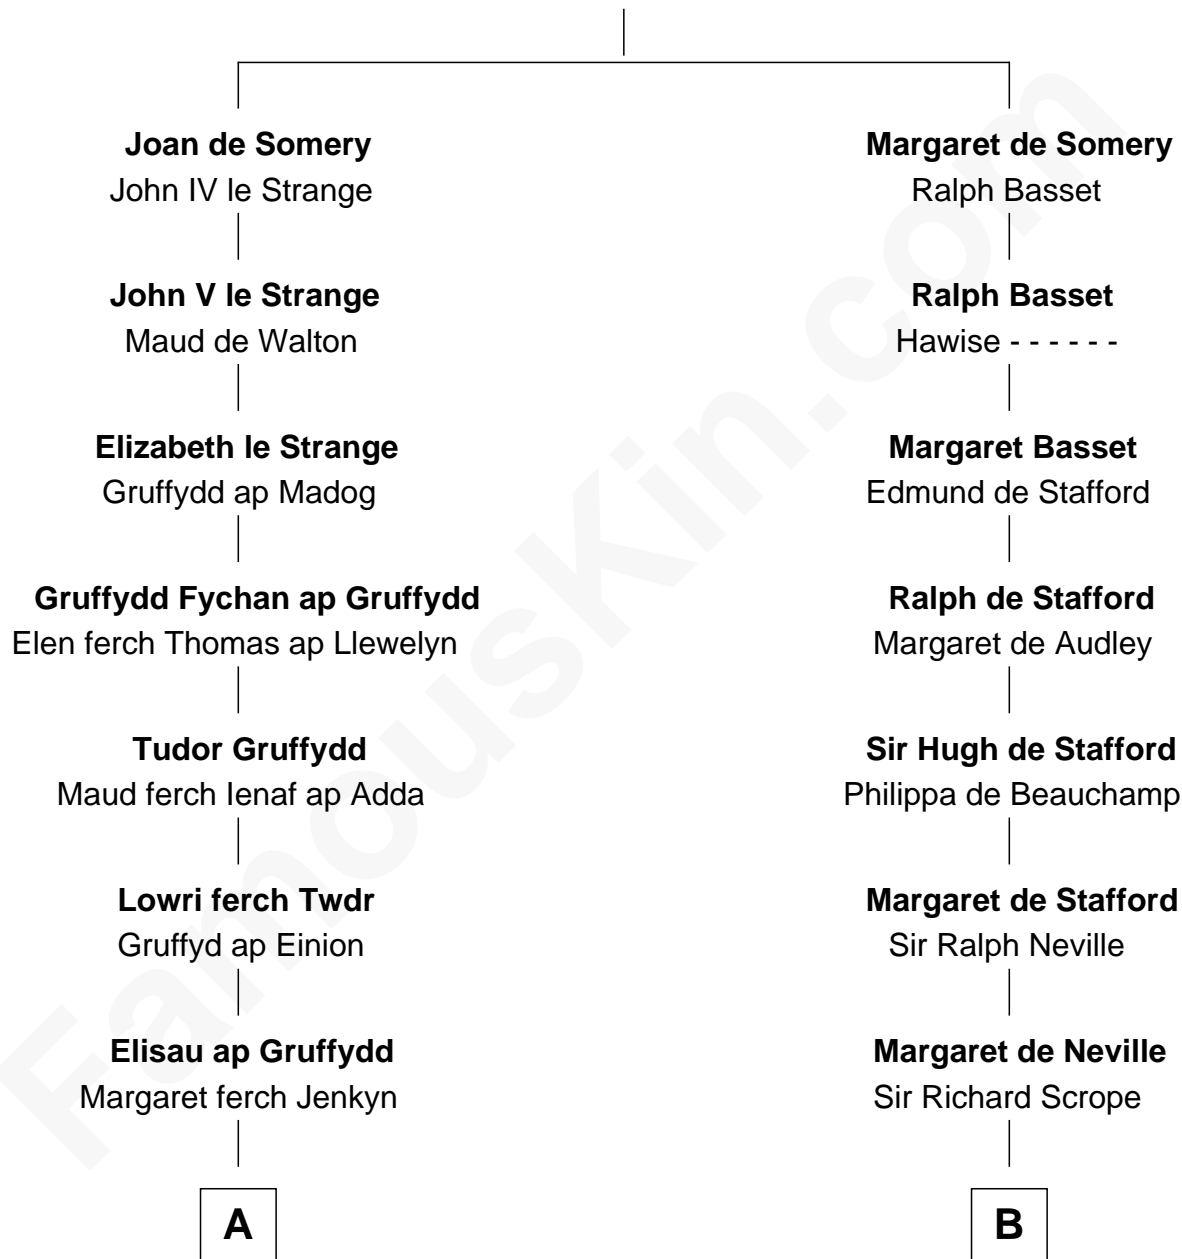

FamousKin.com

Relationship Chart of Ernest Hemingway

Author of The Sun Also Rises

20th cousin of

Helen Keller

Author and Activist

Sir Roger de Somery

Nichole d'Aubenev

C

Allen Hemingway
Harriet Louisa Tyler

Anson Tyler Hemingway
Adelaide Edmonds

Clarence Edmonds Hemingway
Grace H. Hall

Ernest Hemingway
Author of The Sun Also Rises

D

Col. Alexander Spotswood Moore
Elizabeth Aylett

Mary Fairfax Moore
David Keller

Arthur Henley Keller
Kate Adams

Helen Keller
Author and Activist