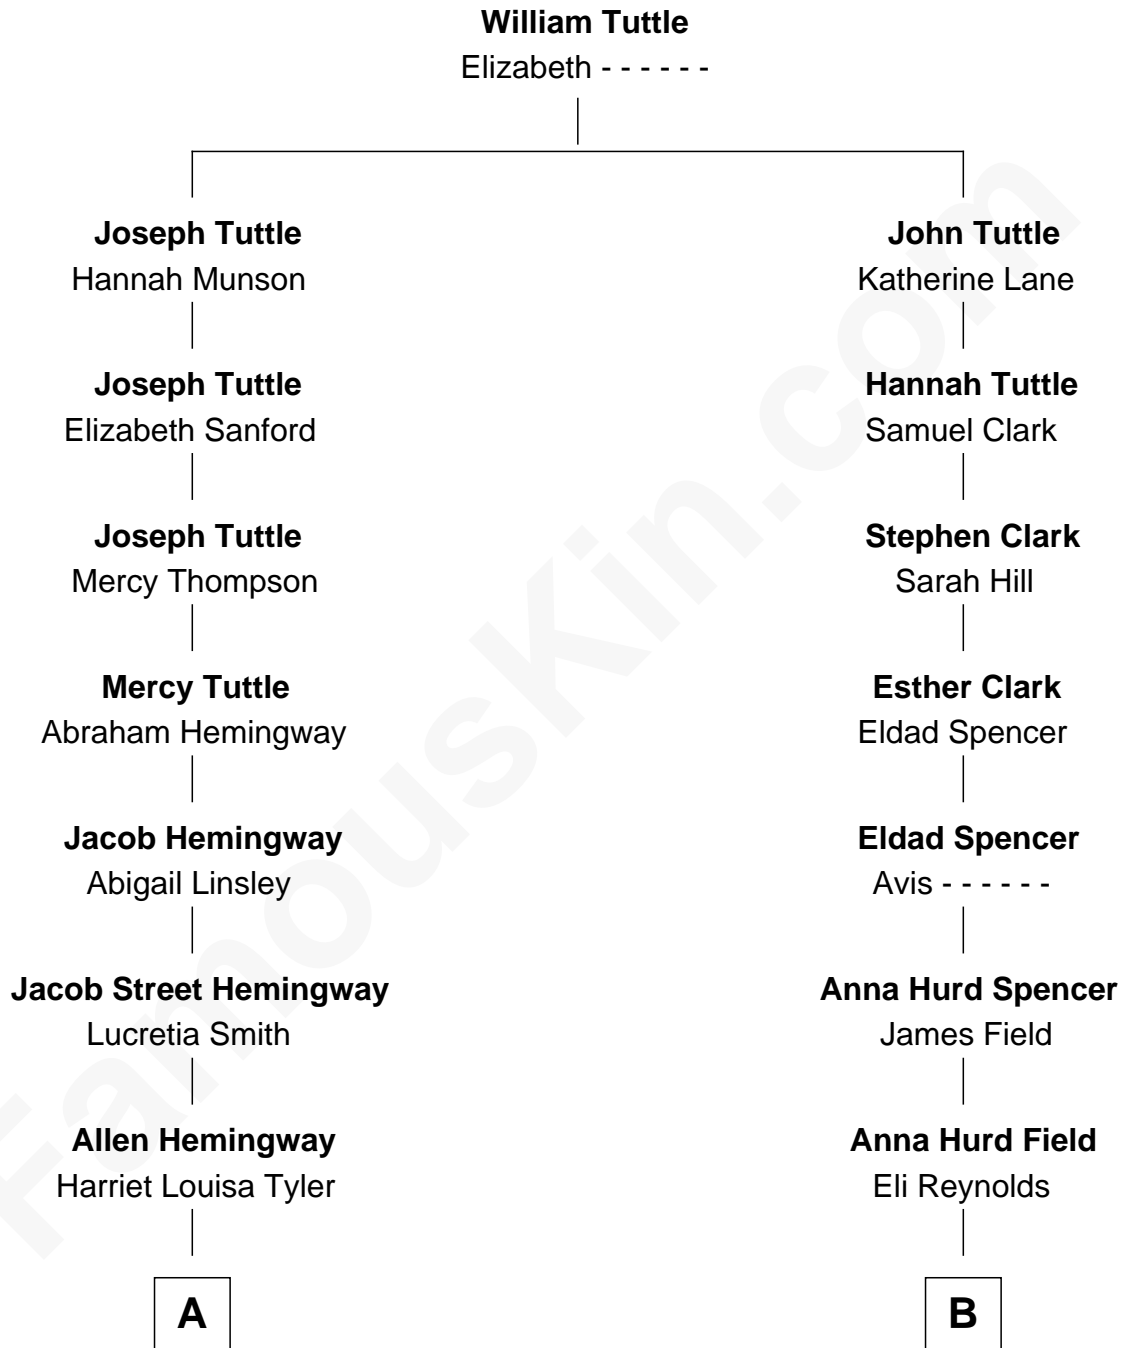

FamousKin.com

Relationship Chart of Ernest Hemingway

Author of The Sun Also Rises

9th cousin 1 time removed of

Burt Reynolds
Movie Actor

A

Anson Tyler Hemingway

Adelaide Edmonds

Clarence Edmonds Hemingway

Grace H. Hall

Ernest Hemingway

Author of [The Sun Also Rises](#)

B

Eli Burton Reynolds

Elizabeth L. Lattimore

John Burton Reynolds