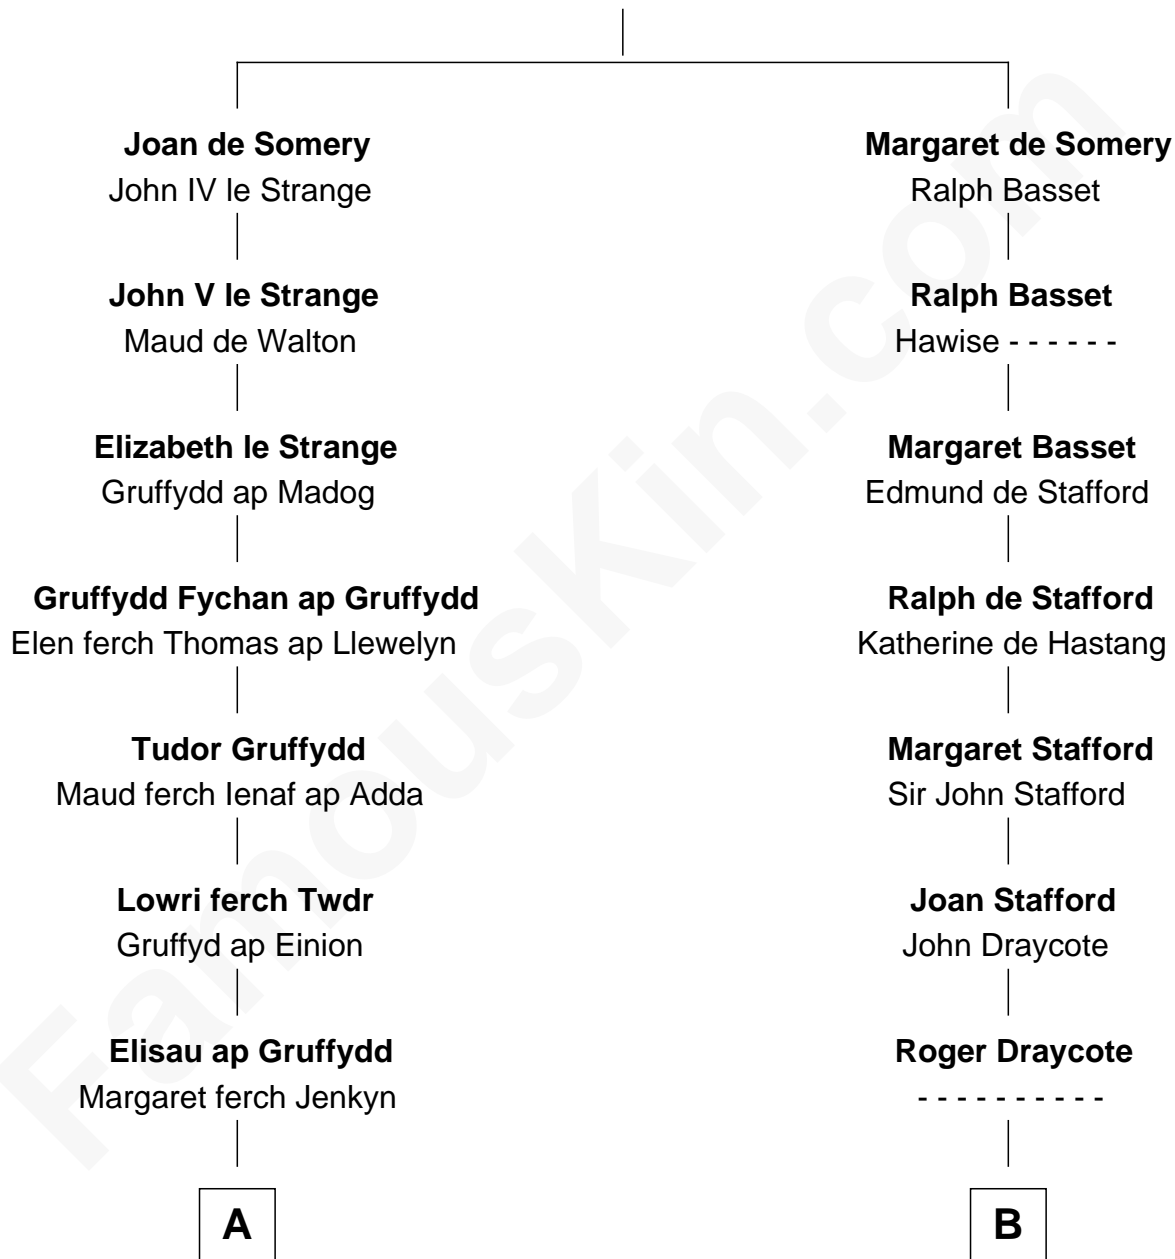

## Relationship Chart of Ernest Hemingway

*Author of The Sun Also Rises*

18th cousin 2 times removed of

**Daniel Carroll**

*Signer of the U.S. Constitution*

**Sir Roger de Somery**

Nichole d'Aubenev

**C**

**Allen Hemingway**  
Harriet Louisa Tyler

**Anson Tyler Hemingway**  
Adelaide Edmonds

**Clarence Edmonds Hemingway**  
Grace H. Hall

**Ernest Hemingway**  
*Author of The Sun Also Rises*

**D**

**Eleanor Darnall**  
Daniel Carroll

**Daniel Carroll**  
*Signer of the U.S. Constitution*

FamousKin.com