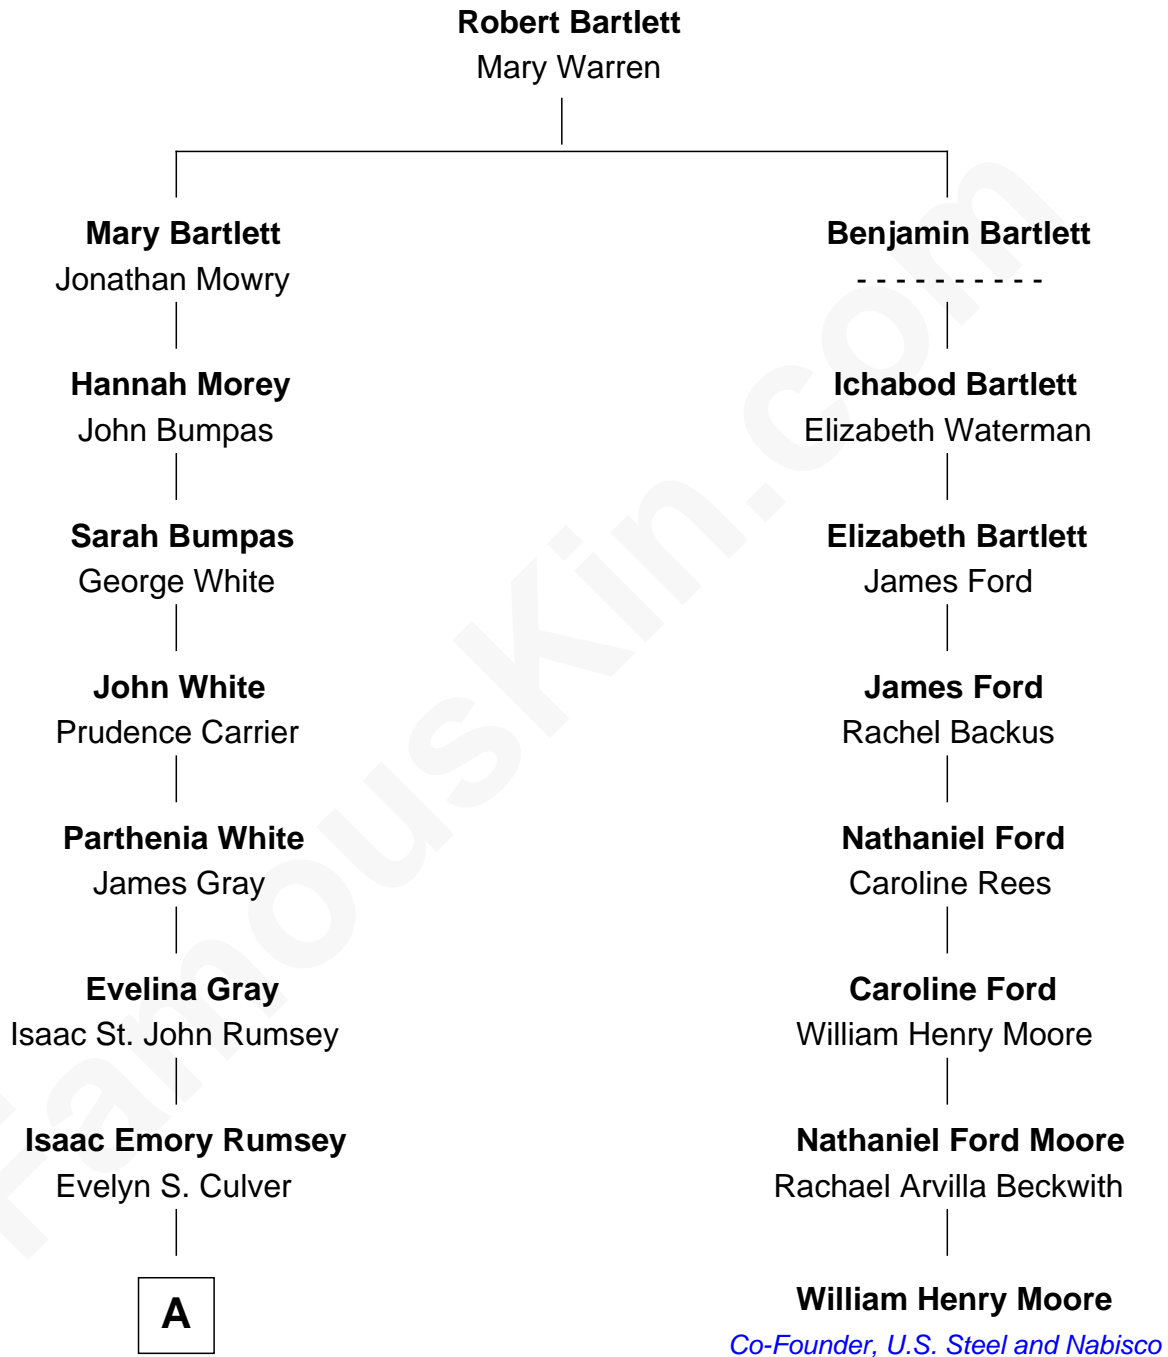

FamousKin.com Relationship Chart of

Shelley Fabares

TV and Movie Actress

7th cousin 3 times removed of

William Henry Moore

Co-Founder, U.S. Steel and Nabisco

A

James C. Rumsey

Ettie May Lawton

Ethel May Rumsey

Samuel Hamilton Eyer

Elsa Rose Eyer

James Alan Fabares

Shelley Fabares

TV and Movie Actress

FamousKin.com