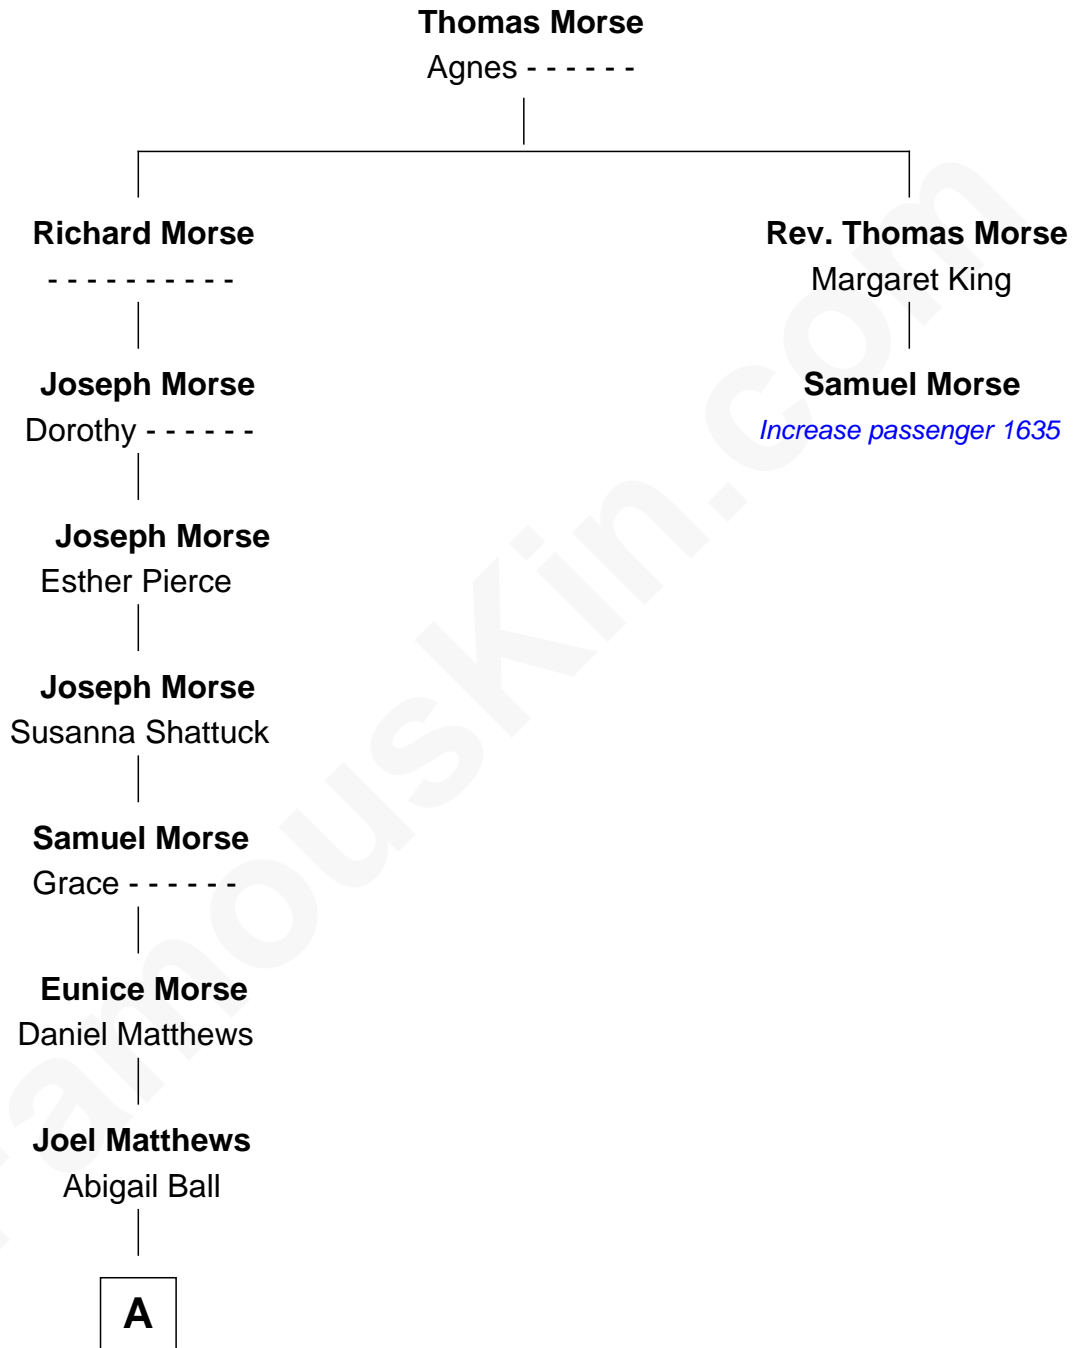

# FamousKin.com Relationship Chart of

**Shelley Fabares**

*TV and Movie Actress*

1st cousin 13 times removed of

**Samuel Morse**

*(c1576 - 1654) Increase passenger 1635*

**A**

—  
**Xena Matthews**

Reuben Beebe

—  
**Fanny Beebe**

Timothy Culver

—  
**Asahel Culver**

Phoebe Ann Lane

—  
**Evelyn S. Culver**

Isaac Emory Rumsey

—  
**James C. Rumsey**

Ettie May Lawton

—  
**Ethel May Rumsey**

Samuel Hamilton Eyler

—  
**Elsa Rose Eyler**

James Alan Fabares

—  
**Shelley Fabares**

*TV and Movie Actress*