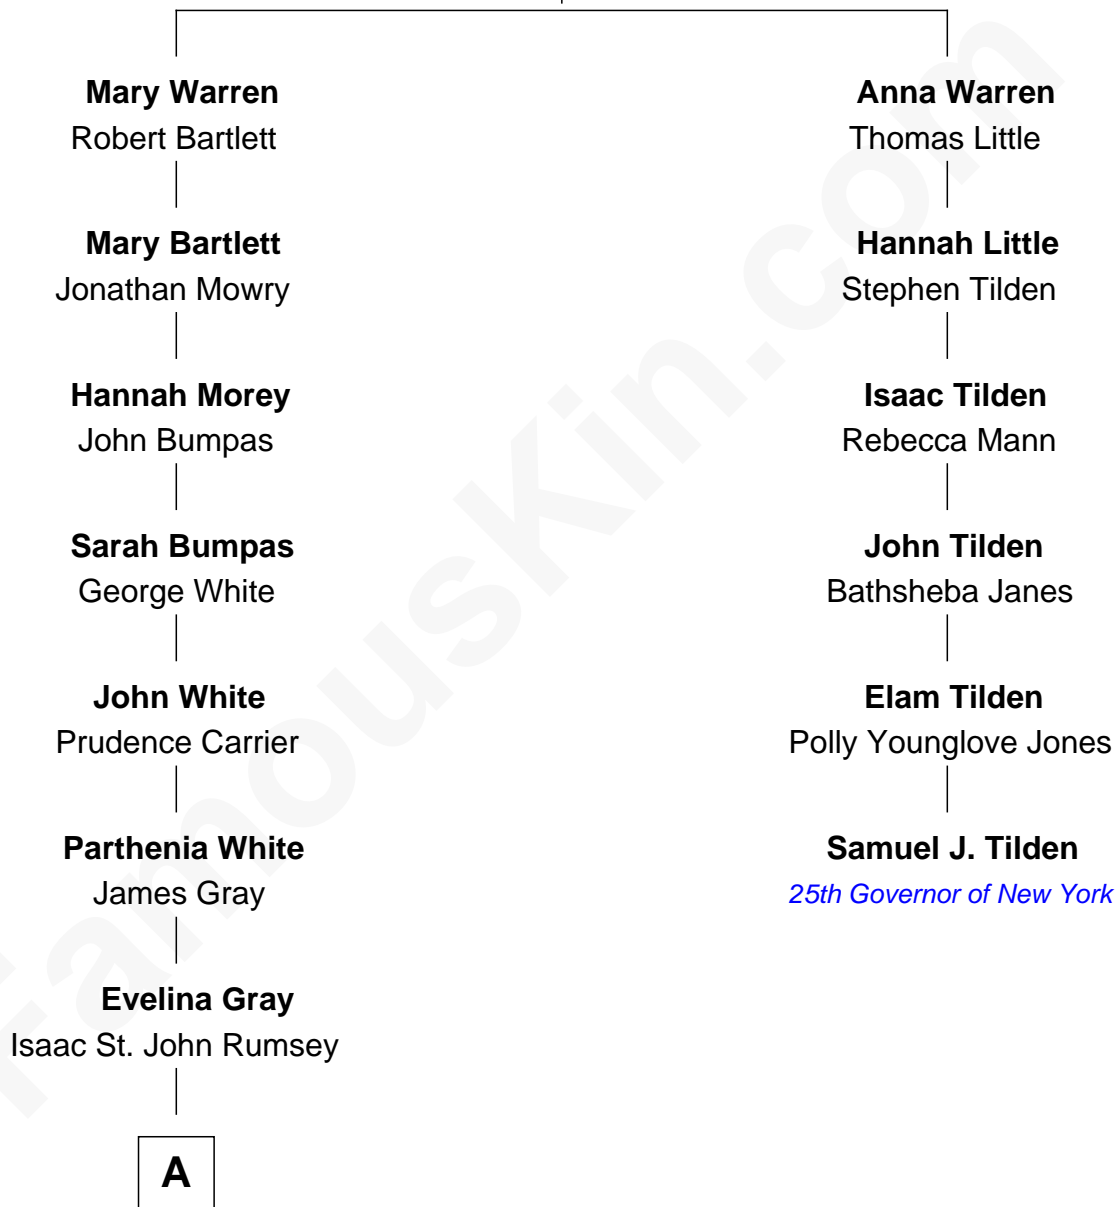

FamousKin.com Relationship Chart of

Shelley Fabares

TV and Movie Actress

5th cousin 6 times removed of

Samuel J. Tilden

25th Governor of New York

Richard Warren
Elizabeth Walker

A

Isaac Emory Rumsey

Evelyn S. Culver

James C. Rumsey

Ettie May Lawton

Ethel May Rumsey

Samuel Hamilton Eyler

Elsa Rose Eyler

James Alan Fabares