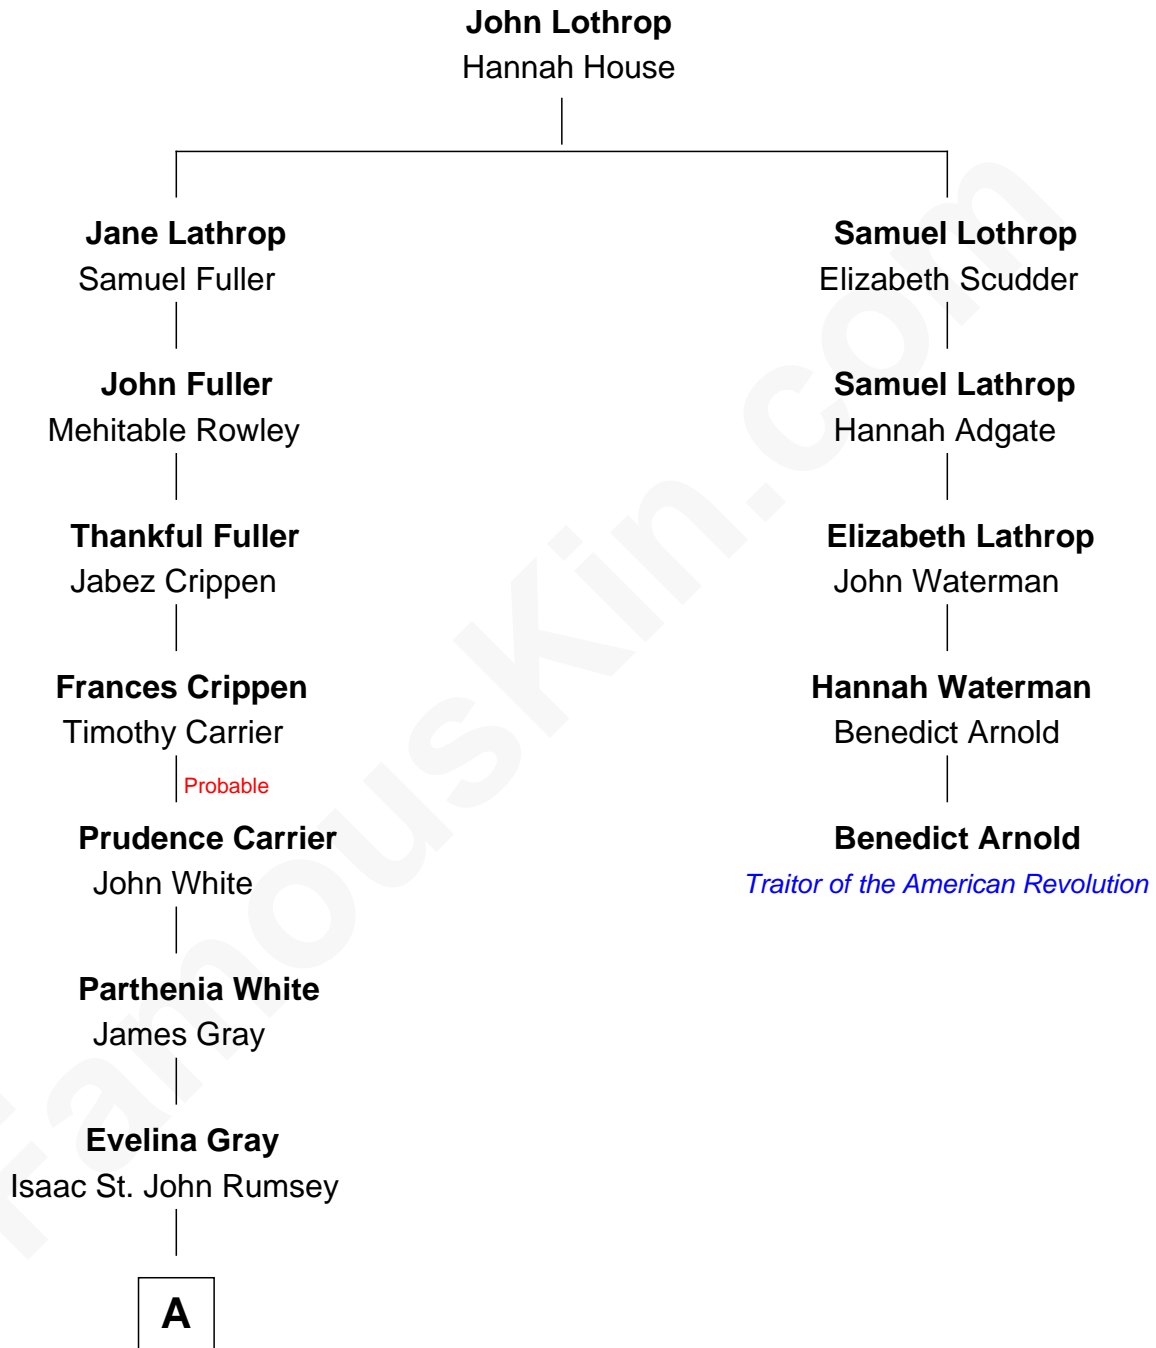

FamousKin.com Relationship Chart of

Shelley Fabares

TV and Movie Actress

4th cousin 7 times removed of

Benedict Arnold

Traitor of the American Revolution

A

Isaac Emory Rumsey

Evelyn S. Culver

James C. Rumsey

Ettie May Lawton

Ethel May Rumsey

Samuel Hamilton Eyler

Elsa Rose Eyler

James Alan Fabares

Shelley Fabares