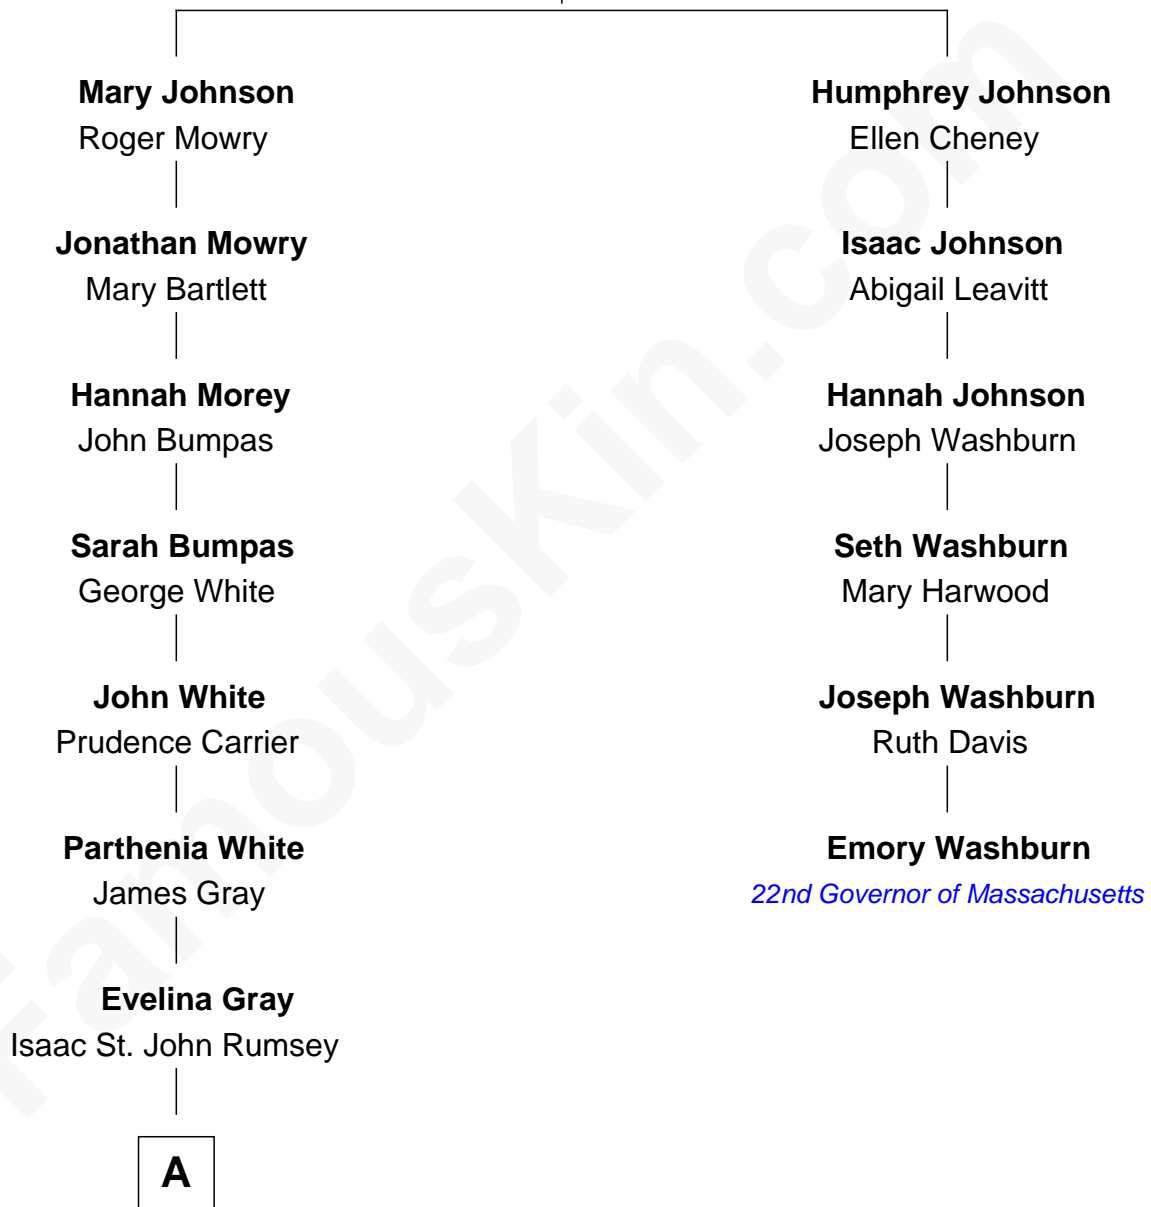

FamousKin.com Relationship Chart of

Shelley Fabares

TV and Movie Actress

5th cousin 6 times removed of

Emory Washburn

22nd Governor of Massachusetts

John Johnson

Mary Heath

A

Isaac Emory Rumsey

Evelyn S. Culver

James C. Rumsey

Ettie May Lawton

Ethel May Rumsey

Samuel Hamilton Eyler

Elsa Rose Eyler