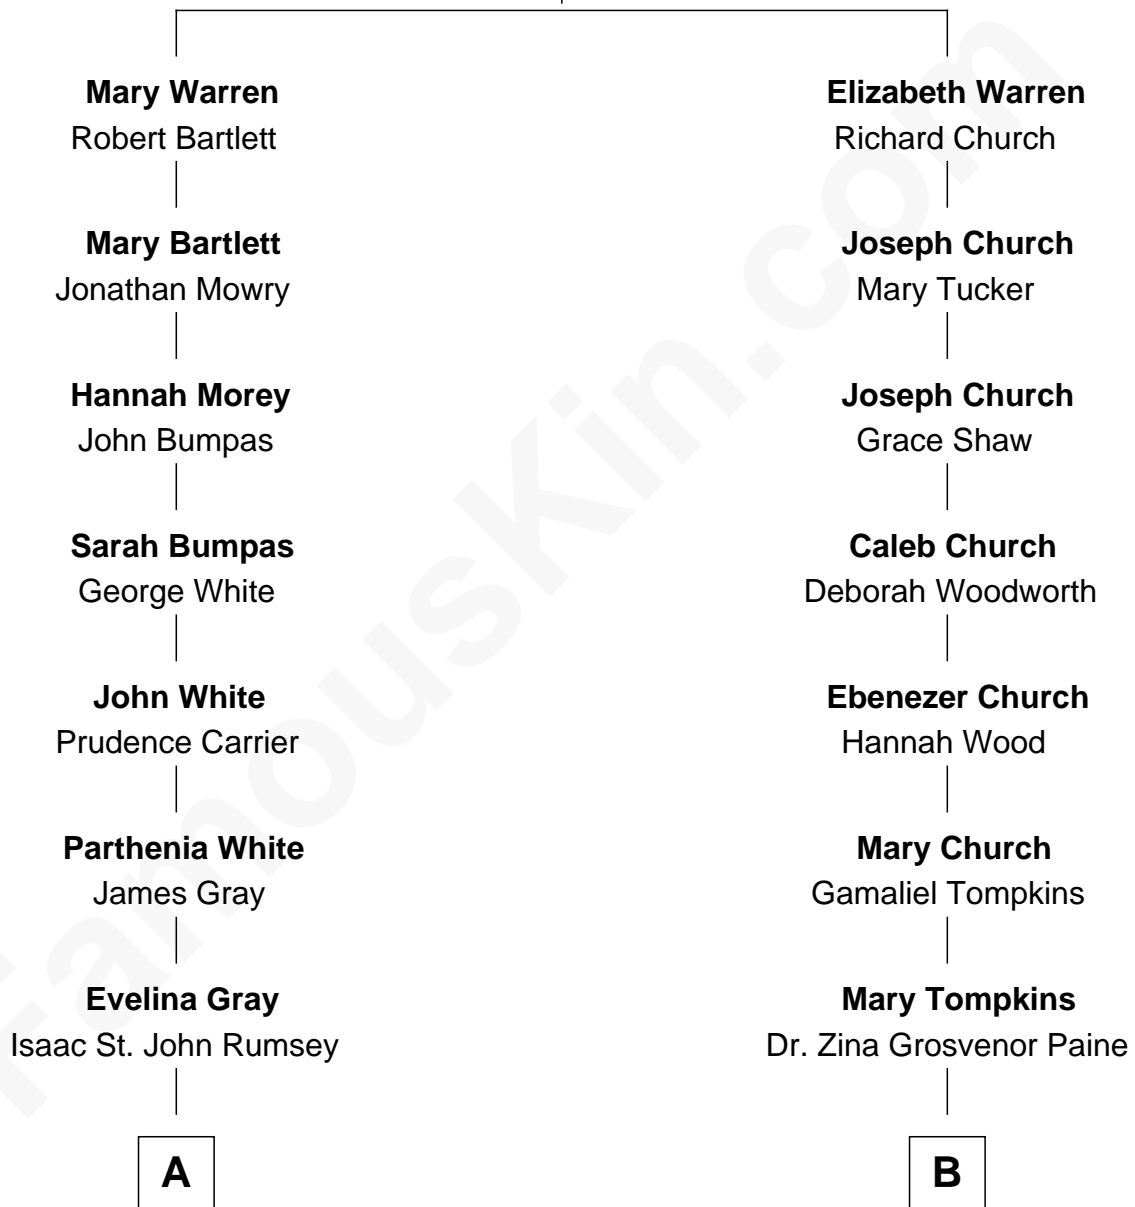

FamousKin.com Relationship Chart of

Shelley Fabares

TV and Movie Actress

9th cousin 2 times removed of

Charles M. Dale

66th Governor of New Hampshire

Richard Warren
Elizabeth Walker

A

Isaac Emory Rumsey

Evelyn S. Culver

James C. Rumsey

Ettie May Lawton

Ethel May Rumsey

Samuel Hamilton Eyler

Elsa Rose Eyler

James Alan Fabares