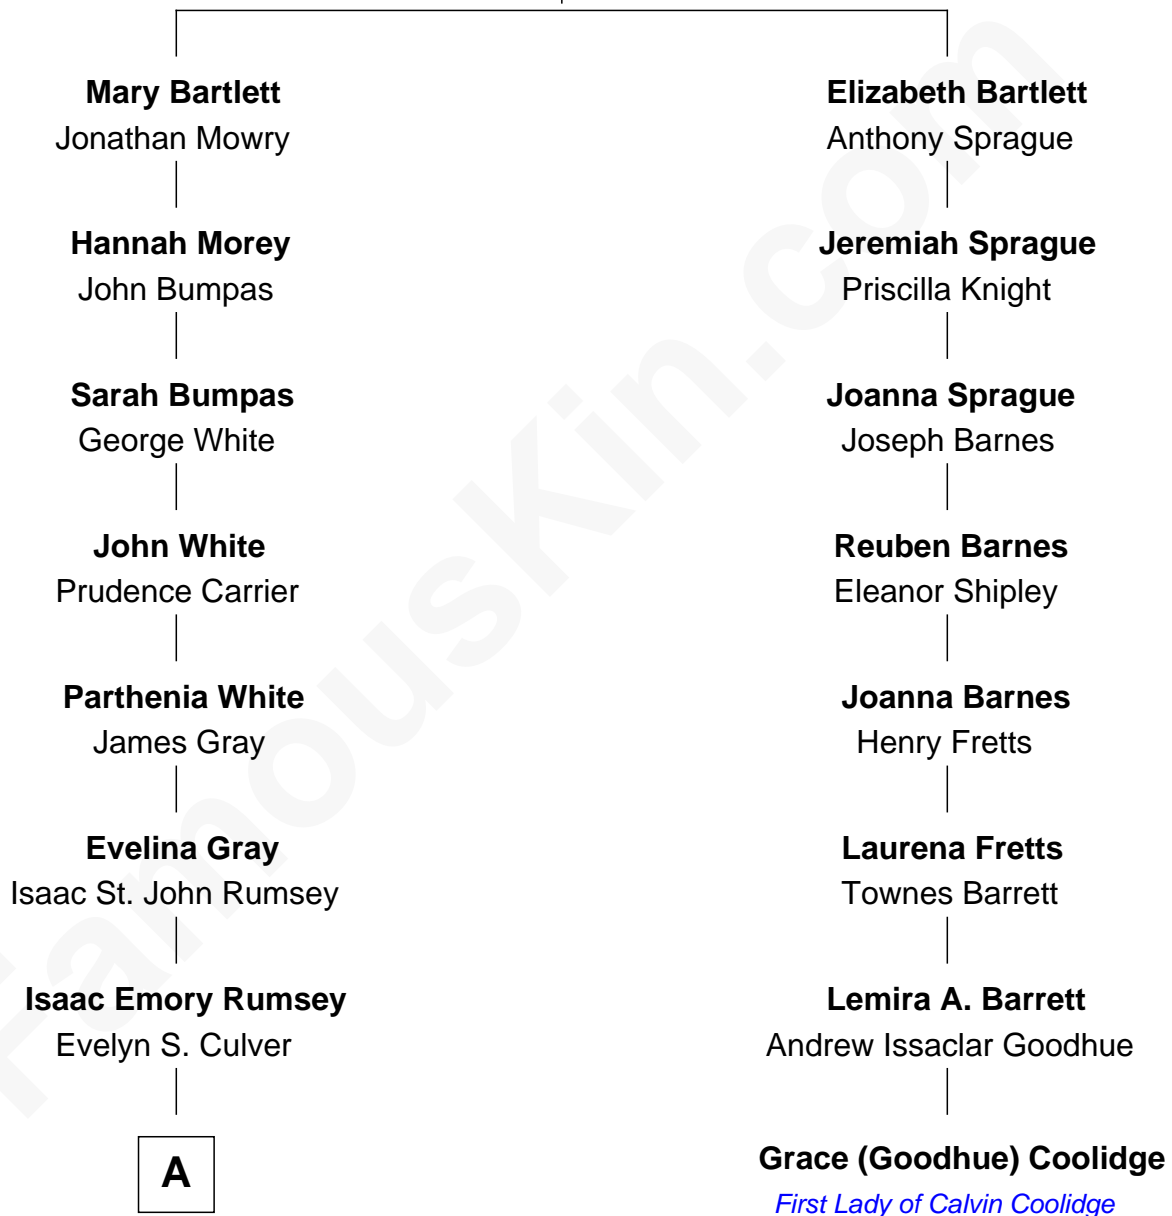

FamousKin.com

Relationship Chart of

Shelley Fabares

TV and Movie Actress

7th cousin 3 times removed of

Grace (Goodhue) Coolidge

First Lady of President Calvin Coolidge

Robert Bartlett

Mary Warren

A

James C. Rumsey

Ettie May Lawton

Ethel May Rumsey

Samuel Hamilton Eyler

Elsa Rose Eyler

James Alan Fabares